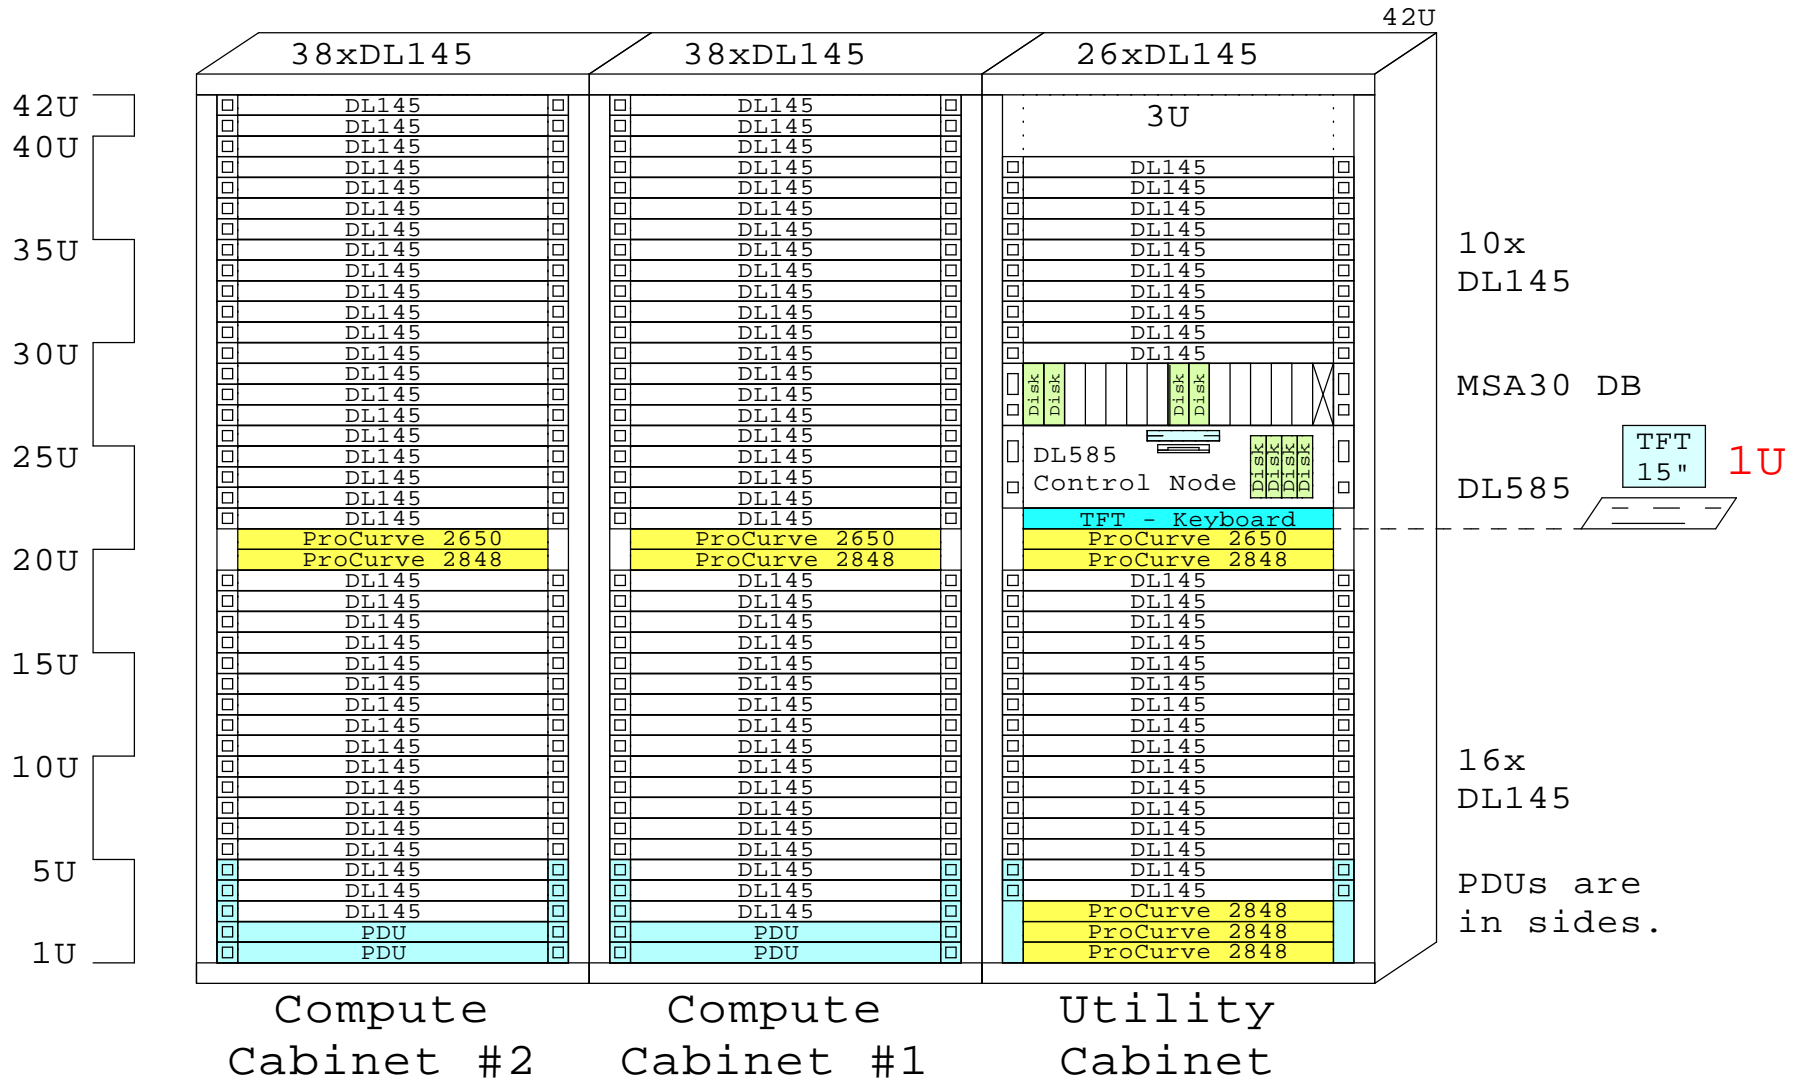

HP Cluster Platform 4000, Three Cabinets, Gigabit Ethernet, 102x ProLiant DL145 Opteron 2.4GHz

HP Unified Cluster Platform 4000 Planning Template
 -Three Racks
 -Giga Ethernet
 -Opteron

For Golden Eggs:
<http://www.LinuxHPC.org>
 Date: 16-Mar-2005

:AMD64 Opteron

Control Node:

Gigabit Ethernet 102 Nodes

Gigabit Ethernet 102 Nodes

Compute and Control Node Options

in
work

48

4x

re 2848
00-T44+4
04A

used:
+4<48

DL145

DL585

DL145 Options

- CPU AMD64 366619-B21
2nd CPU AMD64
2400MHz
- 1GB 361037-B21
- 2GB 361038-B21
- 4GB 361039-B21
PC2700 DDR SDRAM
- 230534 1.0" 230534-B21
ATA40GB 40GB ATA 7200r
- 278424 1.0" 278424-B21
ATA80GB 80GB ATA 7200r
- 366486 1.0" 366486-B21
ATA160GB 160GB ATA 7200r
- 361040 361040-B21
DVD-ROM option