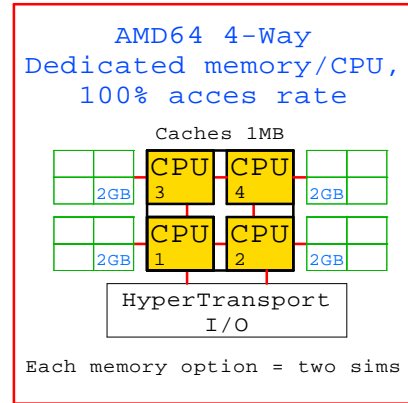

DL585

DL145 Options

- CPU AMD64 366619-B21
  2nd CPU AMD64
  2400MHz
- 1GB 361037-B21
- 2GB 361038-B21
- 4GB 361039-B21
  PC2700 DDR SDRAM
- 230534 1.0" 230534-B21
  ATA40GB 40GB ATA 7200r
- 278424 1.0" 278424-B21
  ATA80GB 80GB ATA 7200r
- 366486 1.0" 366486-B21
  ATA160GB 160GB ATA 7200r
- 361040 361040-B21
  DVD-ROM option

DL585 Options

- CPU AMD64 366725-B21
  3rd and 4th CPU
  2400MHz
  Need Two
- 1GB 371047-B21
- 2GB 371048-B21
- 4GB 371049-B21
  PC2700 DDR SDRAM
- 286776 1.0" 286776-B22
  36GB 15k U320
- 286778 1.0" 286778-B22
  72G 15k U320
- 347708 1.0" 347708-B21
  146GB 15k U320
- 350964 1.0" 350964-B22
  300G 10k U320

sole
work

4x

re 2650
T 48+2
99A

50