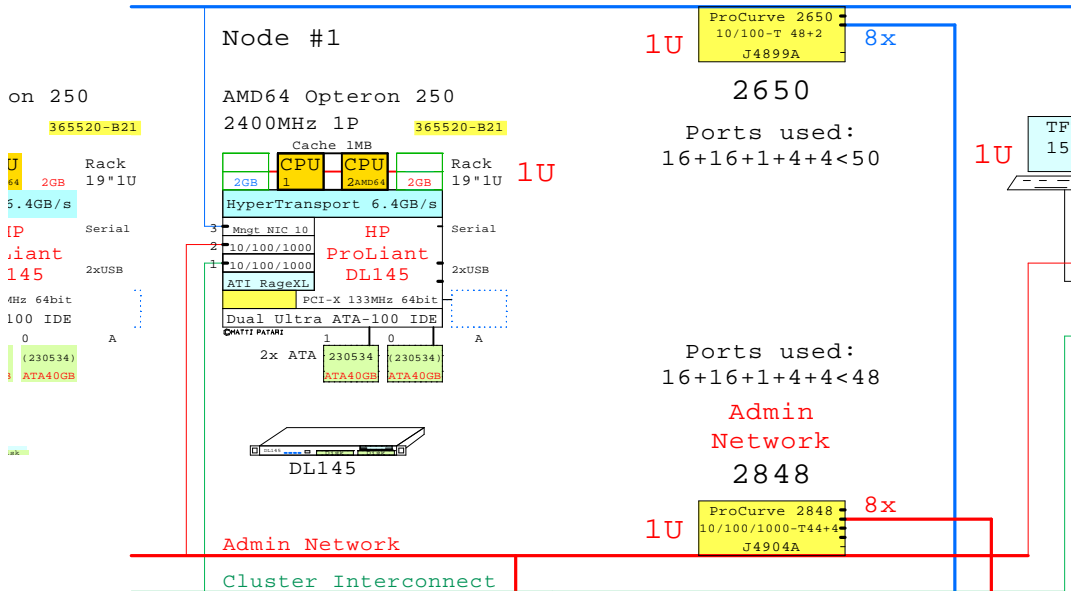

HP Cluster Platform 4000, Three Cabinets, Gigabit Ethernet, 102x ProLiant DL145 Opteron 2.4GHz

HP Unified Cluster Platform 4000 Planning Template
 -Three Racks
 -Giga Ethernet
 -Opteron

For Golden Eggs:
<http://www.LinuxHPC.org>
 Date: 16-Mar-2005

:AMD64 Opteron

Control Node:

Gigabit Ethernet 102 Nodes

Gigabit Ethernet 102 Nodes

Compute and Control Node Options

in
work

48

4x

re 2848
00-T44+4
04A

used:
+4<48

DL145

DL585

DL145 Options

- CPU AMD64 366619-B21
2nd CPU AMD64
2400MHz
- 1GB 361037-B21
- 2GB 361038-B21
- 4GB 361039-B21
PC2700 DDR SDRAM
- 230534 1.0" 230534-B21
ATA40GB 40GB ATA 7200r
- 278424 1.0" 278424-B21
ATA80GB 80GB ATA 7200r
- 366486 1.0" 366486-B21
ATA160GB 160GB ATA 7200r
- 361040 361040-B21
DVD-ROM option