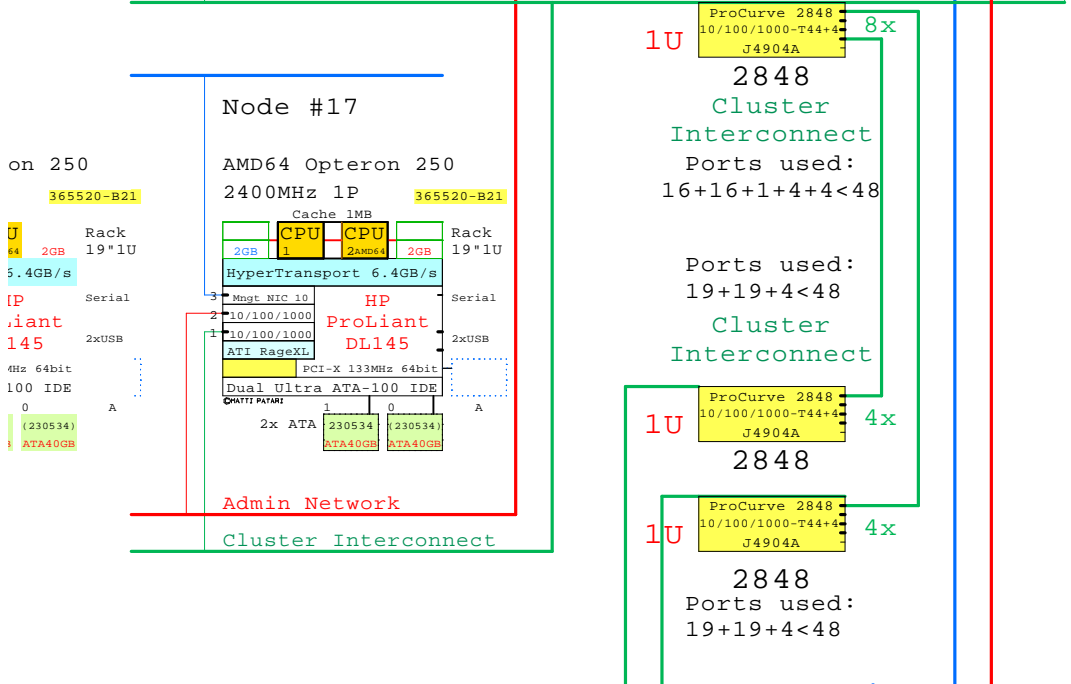

HP Cluster Platform 4000, Three Cabinets, Gigabit Ethernet, 102x ProLiant DL145 Opteron 2.4GHz

HP Unified Cluster Platform 4000 Planning Template
 -Three Racks
 -Giga Ethernet
 -Opteron

For Golden Eggs:
<http://www.LinuxHPC.org>
 Date: 16-Mar-2005

:AMD64 Opteron

Control Node:

Gigabit Ethernet 102 Nodes

Gigabit Ethernet 102 Nodes

Compute and Control Node Options

in
work

48

4x

re 2848
00-T44+4
04A

used:
+4<48

DL145

DL585

DL145 Options

- CPU AMD64 366619-B21
2nd CPU AMD64
2400MHz
- 1GB 361037-B21
- 2GB 361038-B21
- 4GB 361039-B21
PC2700 DDR SDRAM
- 230534 1.0" 230534-B21
ATA40GB 40GB ATA 7200r
- 278424 1.0" 278424-B21
ATA80GB 80GB ATA 7200r
- 366486 1.0" 366486-B21
ATA160GB 160GB ATA 7200r
- 361040 361040-B21
DVD-ROM option