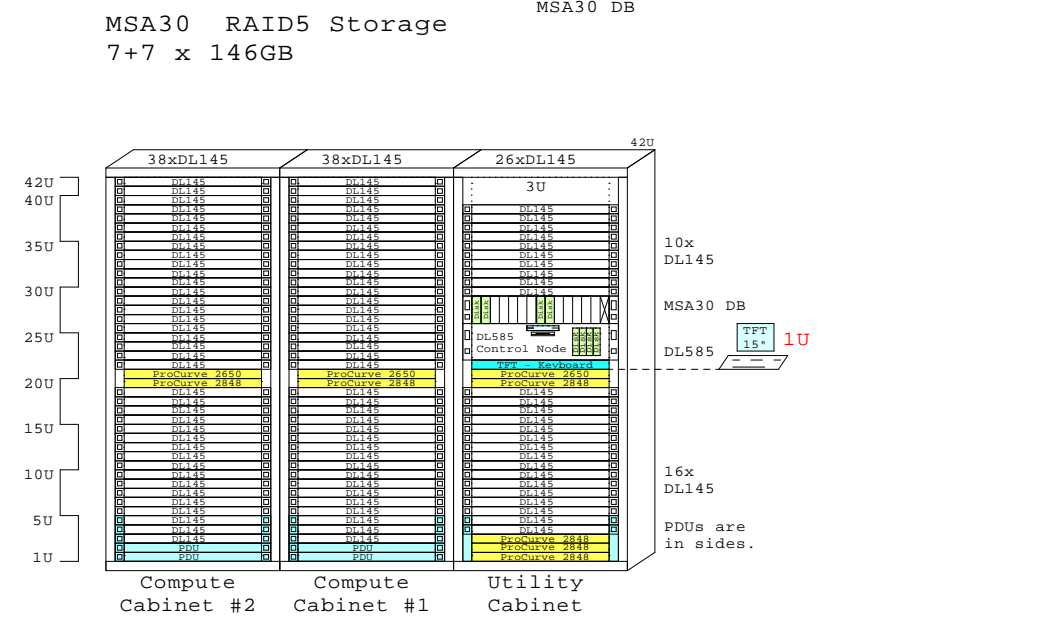

Control Node:

Gigabit Ethernet 102 Nodes