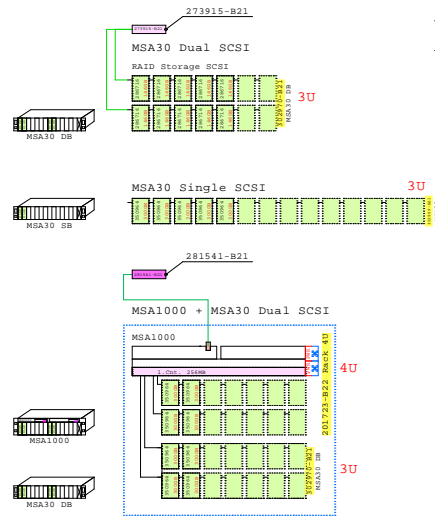

HP Unified
Cluster
Platform
4000

Planning
Template:
-Single Rack
-Gigabit Ethernet
-Opteron,Dual Core

HP Cluster Platform 4000, Single Cabinet, Gigabit Ethernet, 32x ProLiant DL145 G2 Opteron 2.4GHz Dual Core

#1 Single Cabinet, max 32 nodes

Compute Nodes:AMD64 Opteron Dual Core

Console Network

Control Node:

BOM for one Compute Node DL145 G2, Dual Core

Part Number	Qty	Description
378024-405	1	HP DL145G2 xP CTO xxGHz xGB SCSI AMD64
357012-B21	2	36.4GB 15000r U320 NHP disk 1"
376638-B21	4	PC3200 1GB DDR SDRAM DIMM kit 2x512MB
390402-B21	1	HP Ultra320 FIO DL140/DL145G2 HBA
399444-B21	1	DL145G2 2.4GHz DC AMD64 280 CPU option K
399444-L21	1	DL145G2 2.4GHz DC AMD64 280 CPU FIO Base

BOM for the Control Node DL385 and Switches

Part Number	Qty	Description
382608-405	1	HP DL385 xP CTO xxGH xGB SCSI AMD64
290563-B21	1	NC7771 PCI-X 10/100/1000-T Server Adapte
293048-B21	1	DL380 G3 hot plug blower kit,3x fans
331903-B21	1	CD-RW/DVD-ROM Option kit, slimline
350964-B22	6	300GB 10000r U320 disk 1"
355892-001	1	DL380 G4 second AC NEMA power supply
376190-B21	1	DL385 2.6GHz SC AMD64 252 CPU option kit
376190-L21	1	DL385 2.6GHz SC AMD64 252 FIO Base
376639-B21	4	PC3200 2GB DDR SDRAM DIMM kit 2x1GB
J4899A	1	ProCurve 2650 10/100-T 48+2=50 Port 1U
J4904A	2	ProCurve 2848 10/100/1000-T 44+4=48 Port

BOM for Optional Storage

Part Number	Qty	Description
201723-B22	1	MSA1000 RAID Array 256MB Rack 4U
302970-B21	1	MSA30 Dual Buss Ultra320 7+7 1"
350964-B22	4	300GB 10000r U320 disk 1"
350964-B22	4	300GB 10000r U320 disk 1"
302969-B21	1	MSA30 Single Buss Ultra320 14x1"
350964-B22	5	300GB 10000r U320 disk 1"
302970-B21	1	MSA30 Dual Buss Ultra320 7+7 1"
286716-B22	10	146.8GB 10000r U320 disk 1"
273915-B21	1	Smart Array 6402/128 Ultra320 2-chan
281541-B21	1	HBA 2Gb/s PCI FCA2214 for Linux