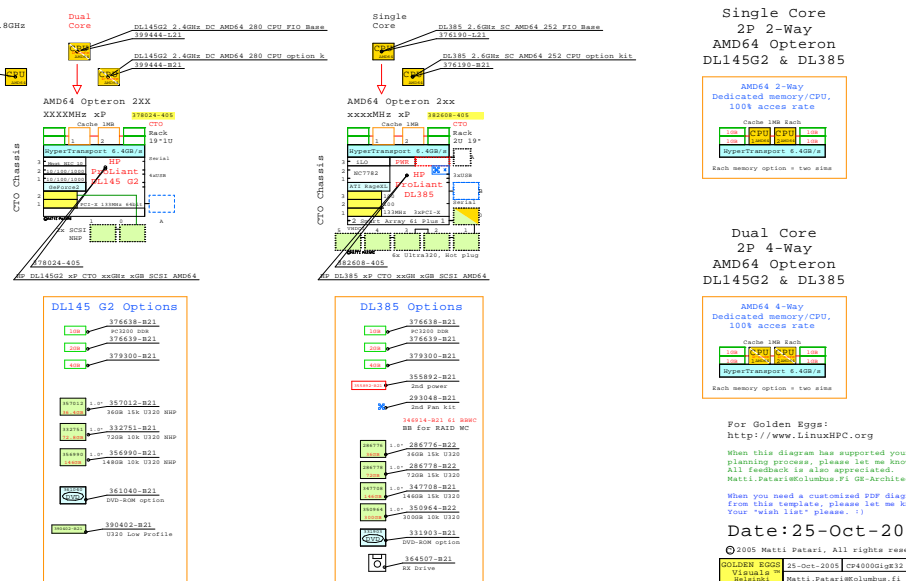

Compute and Control Node CTO Systems

For more detailed configuring, please consult the latest HP QuickSpecs.

Global Golden Eggs Visuals: <http://www.LinuxHPC.org>

All trademarks in this document are those of their owners.

CP4000GigE32

Date: 25-Oct-2005