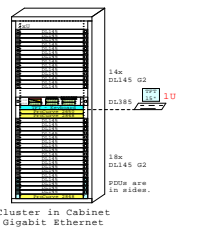

HP Unified
Cluster
Platform
4000

Planning
Template:
-Single Rack
-Gigabit Ethernet
-Opteron,Dual Core

HP Cluster Platform 4000, Single Cabinet, Gigabit Ethernet, 32x ProLiant DL145 G2 Opteron 2.4GHz Dual Core

#1 Single Cabinet, max 32 nodes

Compute Nodes:AMD64 Opteron Dual Core

Console Network

Control Node:

BOM for one Compute Node DL145 G2, Dual Core

Part Number	Qty	Description
378024-405	1	HP DL145G2 xP CTO xxGHz xGB SCSI AMD64
357012-B21	2	36.4GB 15000r U320 NHP disk 1"
376638-B21	4	PC3200 1GB DDR SDRAM DIMM kit 2x512MB
390402-B21	1	HP Ultra320 FIO DL140/DL145G2 HBA
399444-B21	1	DL145G2 2.4GHz DC AMD64 280 CPU option K
399444-L21	1	DL145G2 2.4GHz DC AMD64 280 CPU FIO Base

BOM for the Control Node DL385 and Switches

Part Number	Qty	Description
382608-405	1	HP DL385 xP CTO xxGH xGB SCSI AMD64
290563-B21	1	NC7771 PCI-X 10/100/1000-T Server Adapte
293048-B21	1	DL380 G3 hot plug blower kit,3x fans
331903-B21	1	CD-RW/DVD-ROM Option kit, slimline
350964-B22	6	300GB 10000r U320 disk 1"
355892-001	1	DL380 G4 second AC NEMA power supply
376190-B21	1	DL385 2.6GHz SC AMD64 252 CPU option kit
376190-L21	1	DL385 2.6GHz SC AMD64 252 FIO Base
376639-B21	4	PC3200 2GB DDR SDRAM DIMM kit 2x1GB
J4899A	1	ProCurve 2650 10/100-T 48+2=50 Port 1U
J4904A	2	ProCurve 2848 10/100/1000-T 44+4=48 Port

BOM for Optional Storage

Part Number	Qty	Description
201723-B22	1	MSA1000 RAID Array 256MB Rack 4U
302970-B21	1	MSA30 Dual Buss Ultra320 7+7 1"
350964-B22	4	300GB 10000r U320 disk 1"
350964-B22	4	300GB 10000r U320 disk 1"
302969-B21	1	MSA30 Single Buss Ultra320 14x1"
350964-B22	5	300GB 10000r U320 disk 1"
302970-B21	1	MSA30 Dual Buss Ultra320 7+7 1"
286716-B22	10	146.8GB 10000r U320 disk 1"
273915-B21	1	Smart Array 6402/128 Ultra320 2-chan
281541-B21	1	HBA 2Gb/s PCI FCA2214 for Linux