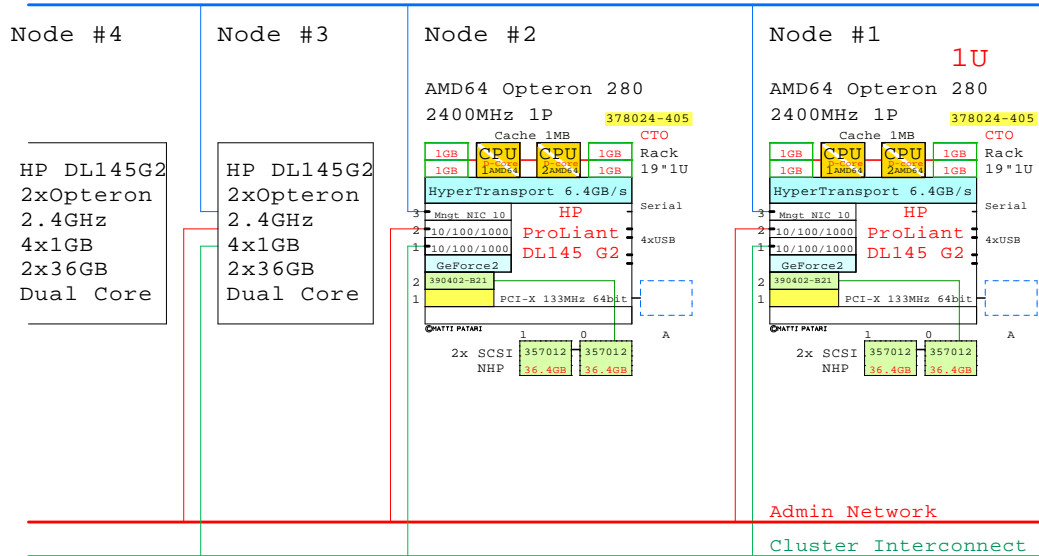

net, 32x ProLiant DL145 G2 Opteron 2.4GHz Dual Core

Compute Nodes: AMD64 Opteron Dual Core

Console Network

Control Node:

1

Gigabit Ethernet

Cluster Interconnect
Ports used: 16+16+1 < 48

2x SCSI	1	0	A
NHP	357012	357012	
	36.4GB	36.4GB	