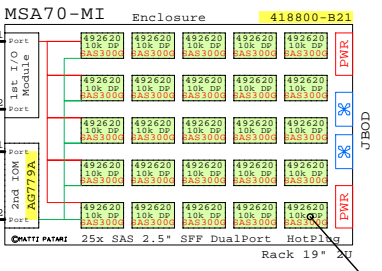

Dual Domain, Max 100 Disk

HP OpenVMS rx2660 StorageWorks MSA70-MI SAS Cluster

Optional rx3600 Node

Dual Domain, 1-4x MSA70

HP MSA70-MI DP Bundle: AP715A
1x Enclosure, 2nd IOM, 25x 300GB=7.5TB

HP MSA70-MI SAS-storage 25x
Enclosure, 1st IOM, NO disks