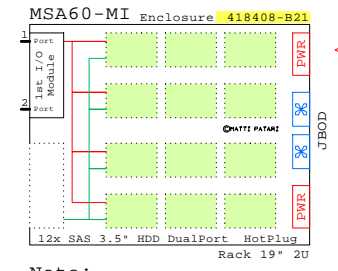

HP MSA60-MI SAS-storage 12x
Enclosure, 1st IOM, NO disks

SAS Disks 3.5\"/>