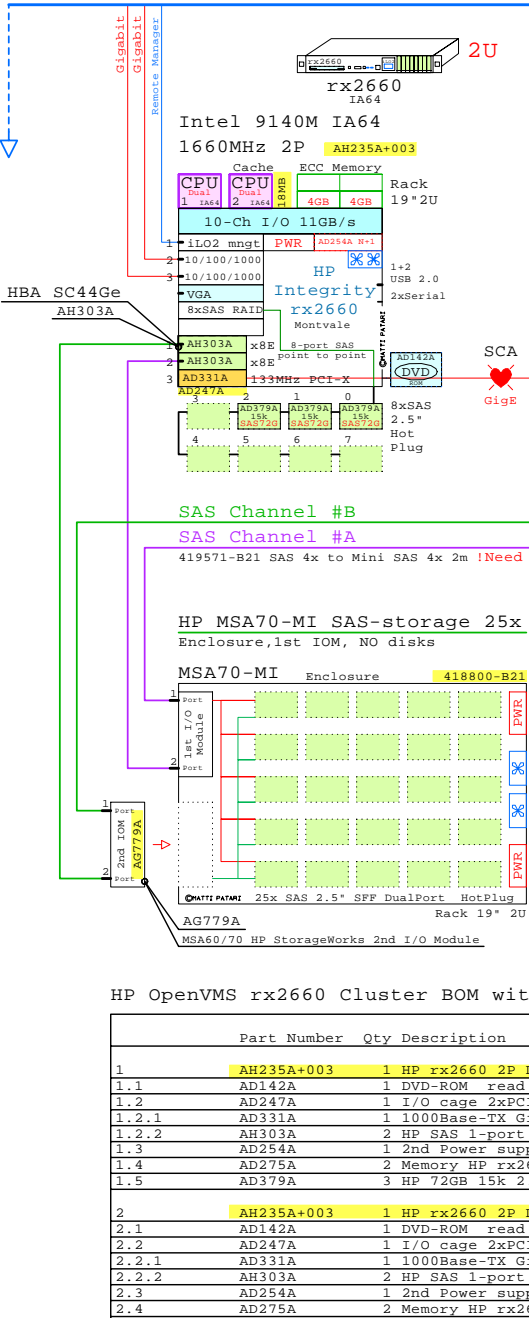

Dual Domain, Max 100 Disk

HP OpenVMS rx2660 StorageWorks MSA70-MI SAS Cluster

Optional rx3600 Node

Dual Domain, 1-4x MSA70

HP MSA70-MI DP Bundle: AP715A
1x Enclosure, 2nd IOM, 25x 300GB=7.5TB

HP MSA70-MI SAS-storage 25x
Enclosure, 1st IOM, NO disks

SAS Disks 2.5\"/>

HP MSA60-MI SAS-storage 12x
Enclosure, 1st IOM, NO disks

SAS Disks 3.5\"/>

Note:
Dual Domain, 1-8x MSA60

HP OpenVMS rx2660 Cluster BOM with no MSA70 disks

Part Number	Qty	Description
1	1	AH235A+003 1 HP rx2660 2P DC 1660MHz-18MB 0GB No disk
1.1	1	AD142A 1 DVD-ROM read only rx3600 rx6600
1.2	1	AD247A 1 I/O cage 2xPCI-E + 1xPCI-X for rx2660
1.2.1	1	AD331A 1 1000Base-TX Gigabit copper HP-UX_OVMS
1.2.2	2	AH303A 2 HP SAS 1-port HBA SC44Ge PCIe x8
1.3	1	AD254A 1 2nd Power supply rx2660
1.4	2	AD275A 2 Memory HP rx2660 4GB DDR2 2x2GB
1.5	3	AD379A 3 HP 72GB 15k 2.5\"/>
2	1	AH235A+003 1 HP rx2660 2P DC 1660MHz-18MB 0GB No disk
2.1	1	AD142A 1 DVD-ROM read only rx3600 rx6600
2.2	1	AD247A 1 I/O cage 2xPCI-E + 1xPCI-X for rx2660
2.2.1	1	AD331A 1 1000Base-TX Gigabit copper HP-UX_OVMS
2.2.2	2	AH303A 2 HP SAS 1-port HBA SC44Ge PCIe x8
2.3	1	AD254A 1 2nd Power supply rx2660
2.4	2	AD275A 2 Memory HP rx2660 4GB DDR2 2x2GB
2.5	3	AD379A 3 HP 72GB 15k 2.5\"/>
3	1	418800-B21 1 MSA70-MI HP StorageWorks 25x Rack 2U
4	1	AG779A 1 MSA60/70 HP StorageWorks 2nd I/O Module
5	4	419571-B21 4 Cable SAS 4x to Mini SAS 4x 2m