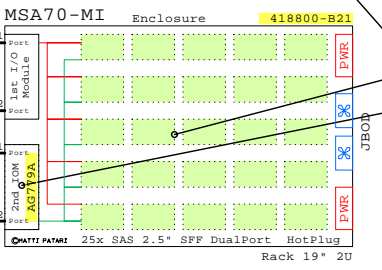

Dual Domain, Max 100 Disk

HP OpenVMS rx2660 StorageWorks MSA70-MI SAS Cluster

Optional rx3600 Node

Dual Domain, 1-4x MSA70

HP MSA70-MI DP Bundle: AP715A
1x Enclosure, 2nd IOM, 25x 300GB=7.5TB

HP MSA70-MI SAS-storage 25x
Enclosure, 1st IOM, NO disks