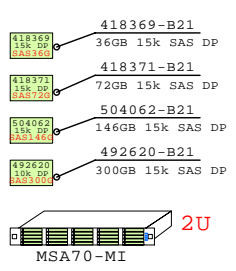

Dual Domain, Max 100 Disk

HP OpenVMS rx2660 StorageWorks MSA70-MI SAS Cluster

Optional rx3600 Node

Dual Domain, 1-4x MSA70

HP MSA70-MI DP Bundle: AP715A
1x Enclosure, 2nd IOM, 25x 300GB=7.5TB

HP MSA70-MI SAS-storage 25x
Enclosure, 1st IOM, NO disks

SAS Disks 2.5\"/>

HP MSA60-MI SAS-storage 12x
Enclosure, 1st IOM, NO disks

SAS Disks 3.5\"/>

Note:
Dual Domain, 1-8x MSA60

HP OpenVMS rx2660 Cluster BOM with no MSA70 disks

Part Number	Qty	Description
1	1	AH235A+003 1 HP rx2660 2P DC 1660MHz-18MB 0GB No disk
1.1	1	AD142A 1 DVD-ROM read only rx3600 rx6600
1.2	1	AD247A 1 I/O cage 2xPCI-E + 1xPCI-X for rx2660
1.2.1	1	AD331A 1 1000Base-TX Gigabit copper HP-UX_OVMS
1.2.2	2	AH303A 2 HP SAS 1-port HBA SC44Ge PCIe x8
1.3	1	AD254A 1 2nd Power supply rx2660
1.4	2	AD275A 2 Memory HP rx2660 4GB DDR2 2x2GB
1.5	3	AD379A 3 HP 72GB 15k 2.5\"/>
2	1	AH235A+003 1 HP rx2660 2P DC 1660MHz-18MB 0GB No disk
2.1	1	AD142A 1 DVD-ROM read only rx3600 rx6600
2.2	1	AD247A 1 I/O cage 2xPCI-E + 1xPCI-X for rx2660
2.2.1	1	AD331A 1 1000Base-TX Gigabit copper HP-UX_OVMS
2.2.2	2	AH303A 2 HP SAS 1-port HBA SC44Ge PCIe x8
2.3	1	AD254A 1 2nd Power supply rx2660
2.4	2	AD275A 2 Memory HP rx2660 4GB DDR2 2x2GB
2.5	3	AD379A 3 HP 72GB 15k 2.5\"/>
3	1	418800-B21 1 MSA70-MI HP StorageWorks 25x Rack 2U
4	1	AG779A 1 MSA60/70 HP StorageWorks 2nd I/O Module
5	4	419571-B21 4 Cable SAS 4x to Mini SAS 4x 2m