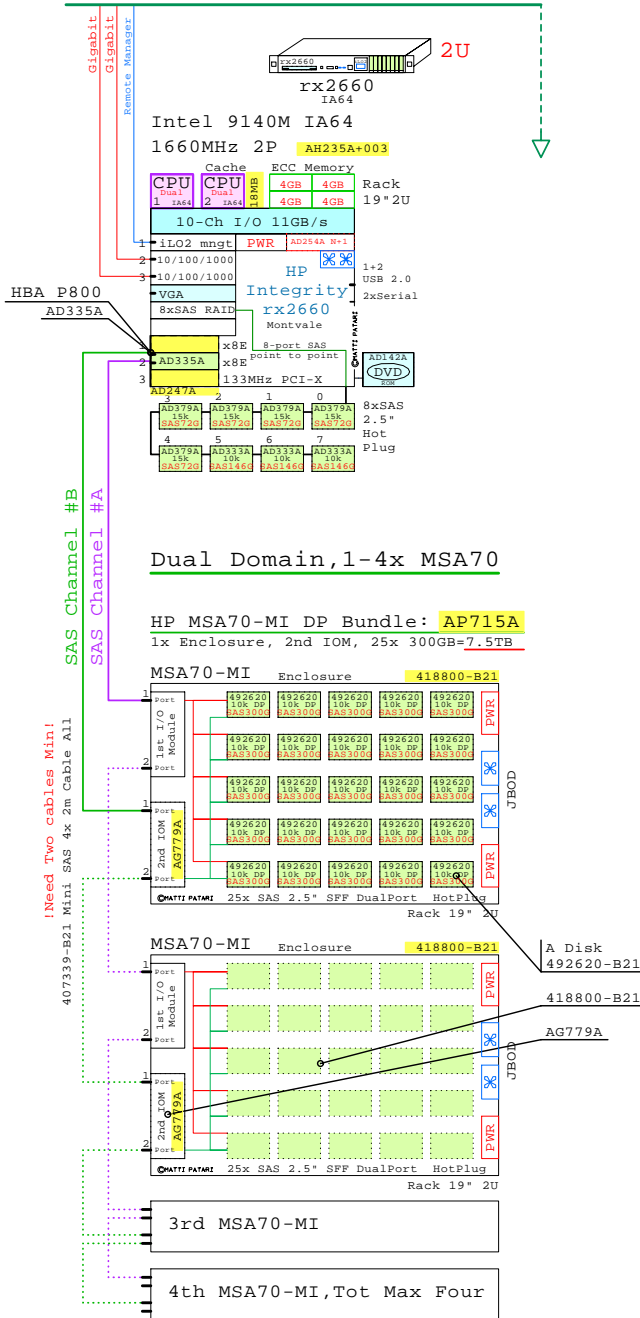

Dual Domain, Max 100 Disk

HP OpenVMS rx2660 StorageWorks MSA70-MI SAS Cluster

Optional rx3600 Node

Dual Domain, 1-4x MSA70

HP MSA70-MI DP Bundle: AP715A
1x Enclosure, 2nd IOM, 25x 300GB=7.5TB

HP MSA70-MI SAS-storage 25x
Enclosure, 1st IOM, NO disks

SAS Disks 2.5\"/>

HP MSA60-MI SAS-storage 12x
Enclosure, 1st IOM, NO disks

SAS Disks 3.5\"/>

Note:
Dual Domain, 1-8x MSA60

HP OpenVMS rx2660 Cluster BOM with no MSA70 disks

Part Number	Qty	Description
1	1	AH235A+003 1 HP rx2660 2P DC 1660MHz-18MB 0GB No disk
1.1	1	AD142A 1 DVD-ROM read only rx3600 rx6600
1.2	1	AD247A 1 I/O cage 2xPCI-E + 1xPCI-X for rx2660
1.2.1	1	AD331A 1 1000Base-TX Gigabit copper HP-UX_OVMS
1.2.2	2	AH303A 2 HP SAS 1-port HBA SC44Ge PCIe x8
1.3	1	AD254A 1 2nd Power supply rx2660
1.4	2	AD275A 2 Memory HP rx2660 4GB DDR2 2x2GB
1.5	3	AD379A 3 HP 72GB 15k 2.5\"/>
2	1	AH235A+003 1 HP rx2660 2P DC 1660MHz-18MB 0GB No disk
2.1	1	AD142A 1 DVD-ROM read only rx3600 rx6600
2.2	1	AD247A 1 I/O cage 2xPCI-E + 1xPCI-X for rx2660
2.2.1	1	AD331A 1 1000Base-TX Gigabit copper HP-UX_OVMS
2.2.2	2	AH303A 2 HP SAS 1-port HBA SC44Ge PCIe x8
2.3	1	AD254A 1 2nd Power supply rx2660
2.4	2	AD275A 2 Memory HP rx2660 4GB DDR2 2x2GB
2.5	3	AD379A 3 HP 72GB 15k 2.5\"/>
3	1	418800-B21 1 MSA70-MI HP StorageWorks 25x Rack 2U
4	1	AG779A 1 MSA60/70 HP StorageWorks 2nd I/O Module
5	4	419571-B21 4 Cable SAS 4x to Mini SAS 4x 2m