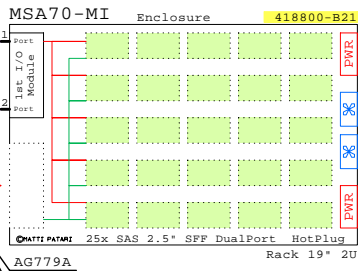

Dual Domain, Max 100 Disk

HP OpenVMS rx2660 StorageWorks MSA70-MI SAS Cluster

Optional rx3600 Node

Dual Domain, 1-4x MSA70

HP MSA70-MI DP Bundle: AP715A
1x Enclosure, 2nd IOM, 25x 300GB=7.5TB

HP MSA70-MI SAS-storage 25x
Enclosure, 1st IOM, NO disks