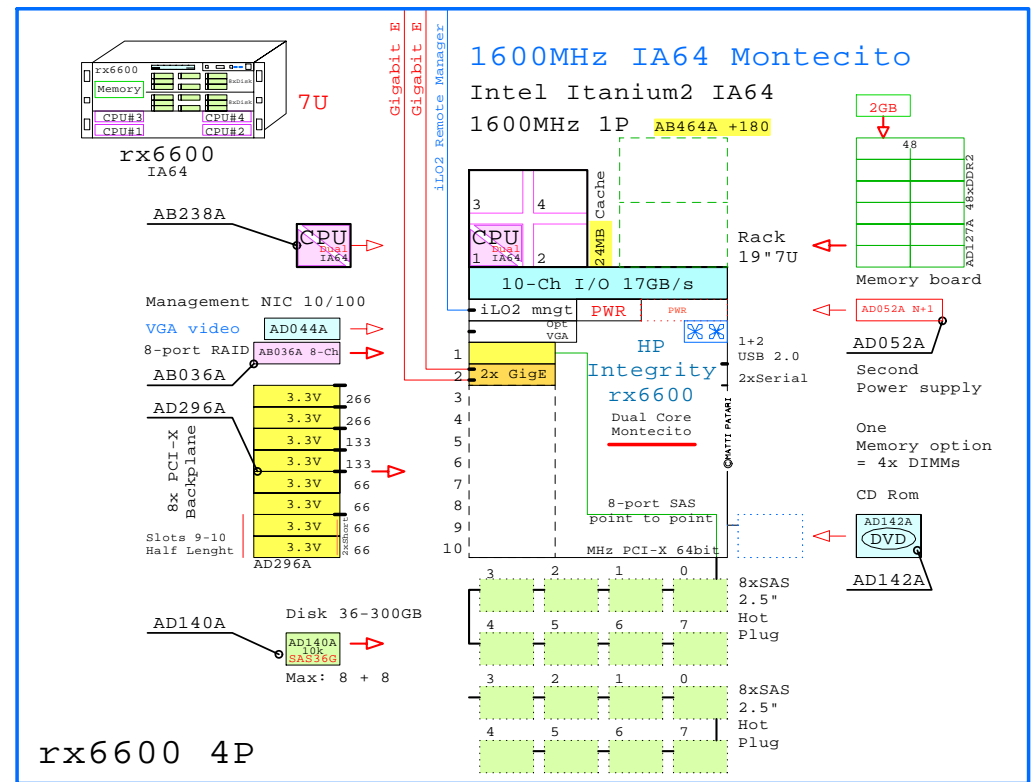

HP Integrity Entry Systems, 2P-4P

HP UX 11i version 2
Windows Server 2003 EE
Linux RHEL 4 and SLES 10
OpenVMS V8.3

<http://www.LinuxHPC.org>
<http://www.WinHPC.org>
<http://www.OpenVMS.org>

Your comments are appreciated.
Matti.Patari@Kolumbus.Fi GE-Painter.

© 2006 Matti Patari, All rights reserved.