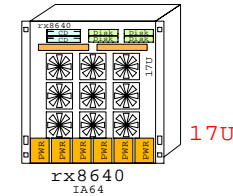

4P

Golden Eggs Visualisation
for
8P/16C rx7640 server

Intel Itanium2 IA64
1600MHz BaseSystem AB312A

8P

Intel Itanium2 IA64
1600MHz Base System AB297A

16P

[Direct Links to Golden Eggs Multipage Visual Configuration Documents:](#)