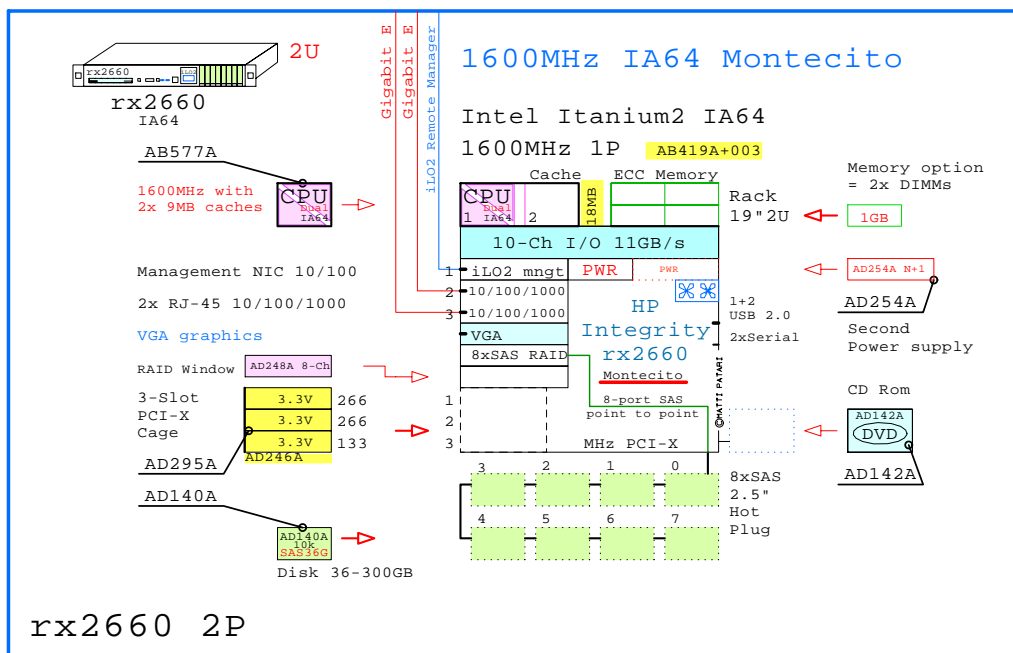

HP Integrity Entry Systems, 2P-4P

HP UX 11i version 2
Windows Server 2003 EE
Linux RHEL 4 and SLES 10
OpenVMS V8.3

<http://www.LinuxHPC.org>
<http://www.WinHPC.org>
<http://www.OpenVMS.org>

Your comments are appreciated.
Matti.Patari@Kolumbus.Fi GE-Painter.

© 2006 Matti Patari, All rights reserved.