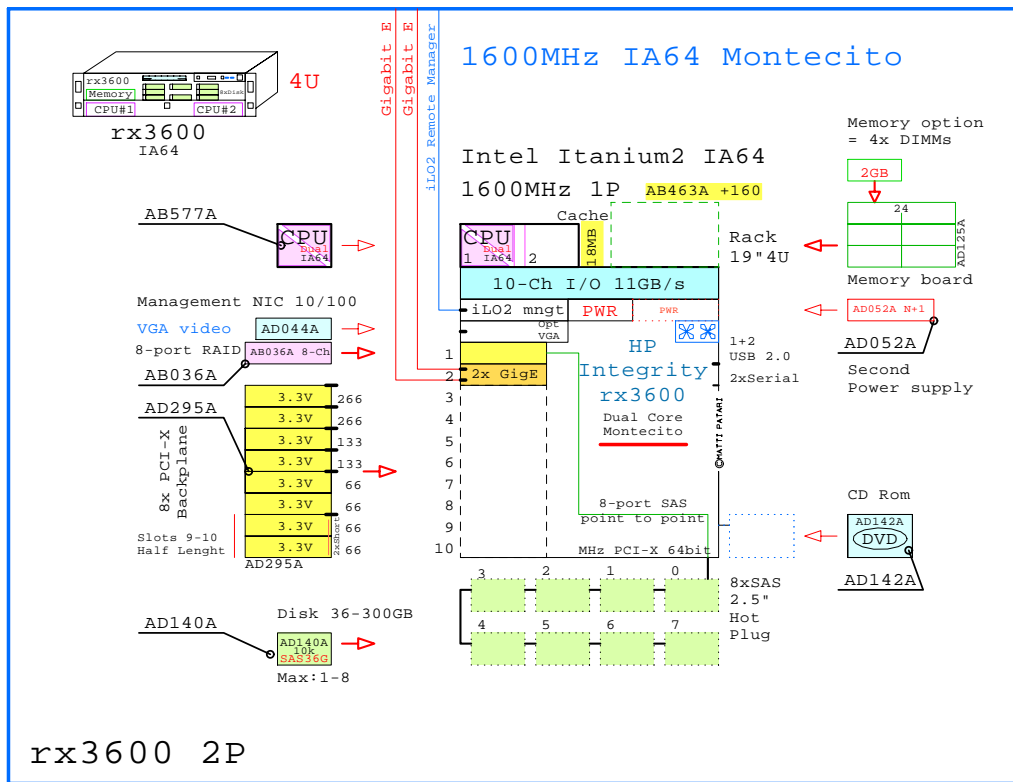

HP Integrity Entry Systems, 2P-4P

HP UX 11i version 2
Windows Server 2003 EE
Linux RHEL 4 and SLES 10
OpenVMS V8.3

<http://www.LinuxHPC.org>
<http://www.WinHPC.org>
<http://www.OpenVMS.org>

Your comments are appreciated.
Matti.Patari@Kolumbus.Fi GE-Painter.

© 2006 Matti Patari, All rights reserved.