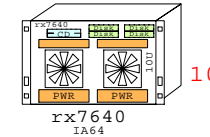

4P

Golden Eggs Visualisation
for
8P/16C rx7640 server

Intel Itanium2 IA64
1600MHz BaseSystem AB312A

8P

Intel Itanium2 IA64
1600MHz Base System AB297A

16P

[Direct Links to Golden Eggs Multipage Visual Configuration Documents:](#)