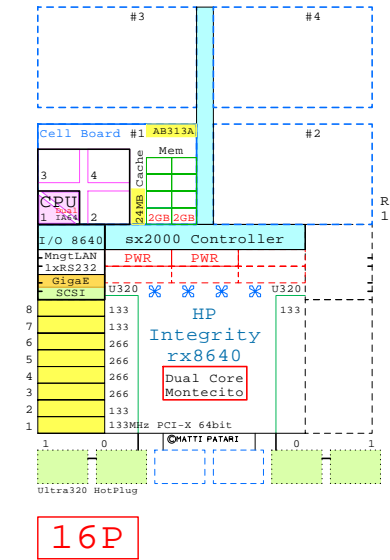

4P

Golden Eggs Visualisation
for
8P/16C rx7640 server

Intel Itanium2 IA64
1600MHz BaseSystem AB312A

8P

Intel Itanium2 IA64
1600MHz Base System AB297A

16P

[Direct Links to Golden Eggs Multipage Visual Configuration Documents:](#)