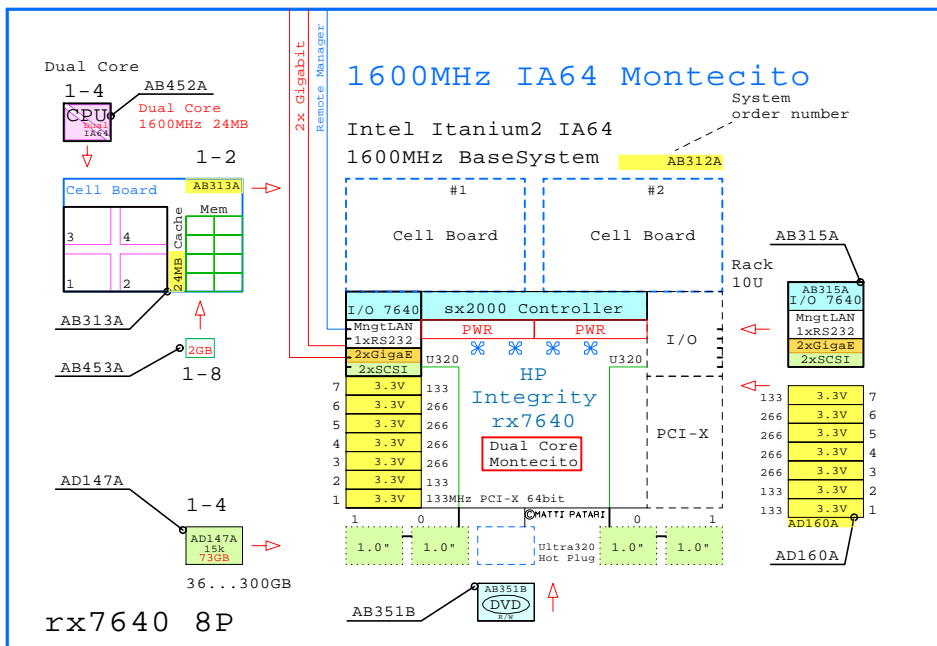

10U

HP Integrity Large Systems, 8P-16P

HP UX 11i version 2
Windows Server 2003 EE
Linux RHEL 4 and SLES 10
OpenVMS V8.3

<http://www.LinuxHPC.org>
<http://www.WinHPC.org>
<http://www.OpenVMS.org>

Your comments are appreciated.
Matti.Patari@Kolumbus.Fi GE-Painter.

© 2006 Matti Patari, All rights reserved.

Page3

GOLDEN EGGS Visuals™ Helsinki	13-Jun-2007	GE-Itanium-Large Matti.Patari@Kolumbus.fi

HP Integrity rx7640 - rx8640 Sys
GOLDEN EGGS Visuals, Helsinki