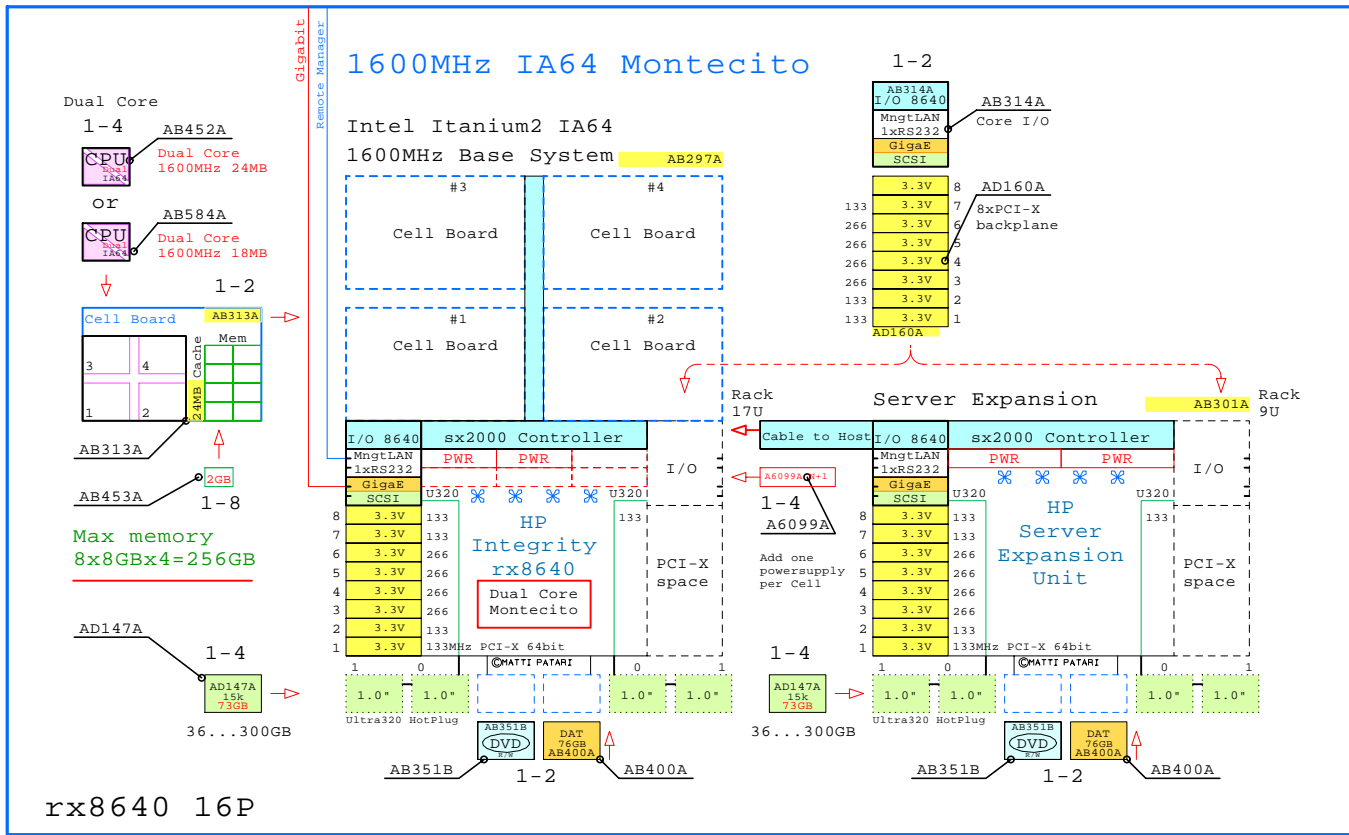

17U

9U

10U

HP Integrity Large Systems, 8P-16P

HP UX 11i version 2
Windows Server 2003 EE
Linux RHEL 4 and SLES 10
OpenVMS V8.3

<http://www.LinuxHPC.org>
<http://www.WinHPC.org>
<http://www.OpenVMS.org>

Your comments are appreciated.
Matti.Patari@Kolumbus.Fi GE-Painter.

© 2006 Matti Patari, All rights reserved.

Page3

GOLDEN EGGS Visuals™ Helsinki	13-Jun-2007	GE-Itanium-Large Matti.Patari@Kolumbus.fi

HP Integrity rx7640 - rx8640 Sys
GOLDEN EGGS Visuals, Helsinki