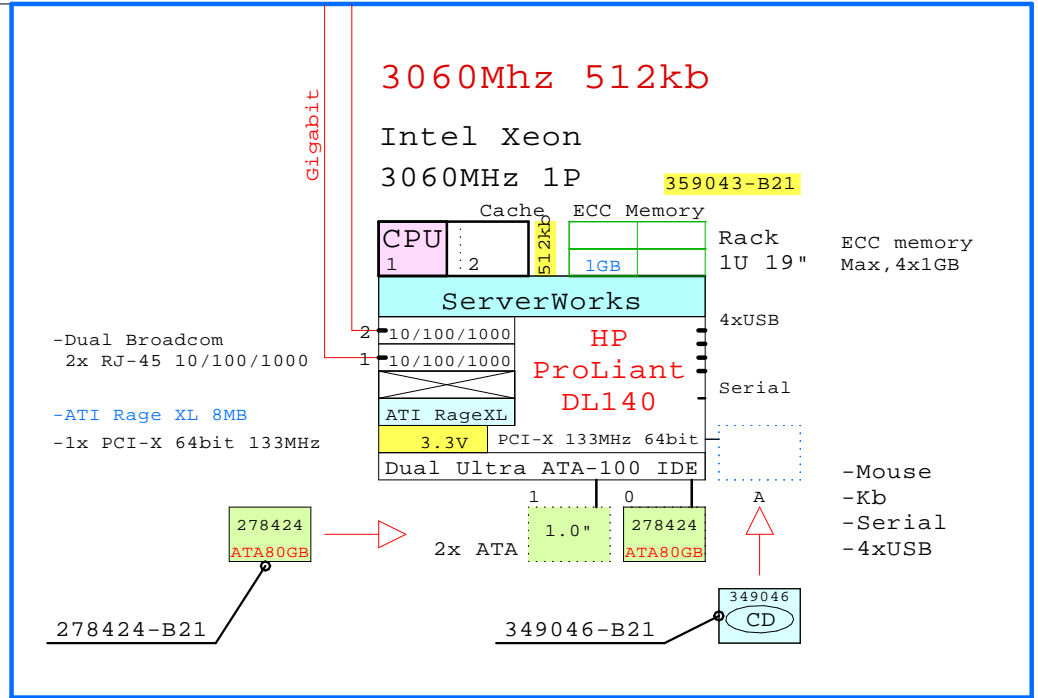

- MS Windows 2000 Server
- MS Windows 2000 Advanced Server
- MS Windows 2003 Standard Edition
- MS Windows 2003 Enterprise Edition
- MS Windows 2003 Web Edition
- Red Hat Linux AS/ES/WS 2.1
- United Linux 1.0

When this diagram has influenced on your purchase decision, please let me know.
Matti.Patari@Kolumbus.fi GE-Architect.

GOLDEN EGGS Visuals Helsinki	31-Jan-2005	GEIDL140a
	Matti.Patari@Kolumbus.fi	
ProLiant DL140 System 3060MHz GOLDEN EGGS Visuals, Helsinki