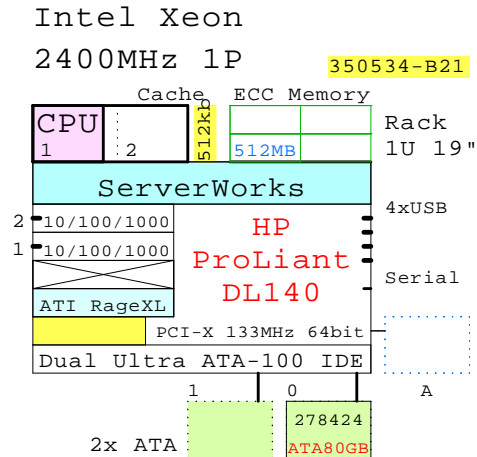

Gigabit

Part Number	Qty	Description
349043-B21	1	Intel Xeon 2400MHz-512k processor kit
350533-B21	1	DL140 2P 3200MHz 1GB UATA 80GB 1U rack
350534-B21	1	DL140 1P 2400MHz 512MB UATA 80GB 1U rack
350535-B21	1	DL140 2P 2400MHz 1GB UATA 80GB 1U rack
356533-B21	1	DL140 2P 3060MHz 1GB UATA 80GB 1U rack
359043-B21	1	DL140 1P 3060MHz 1GB UATA 80GB 1U rack
359047-B21	1	Intel Xeon 3060MHz-512k processor kit

When this diagram has influenced on your purchase decision, please let me know.
Matti.Patari@Kolumbus.fi GE-Architect.

For more detailed configuring, please consult the latest HP QuickSpecs.
Generated with fresh GOLDEN EGGS Software, Rev:09-Dec-2004

GOLDEN EGGS Visuals Helsinki	31-Jan-2005	GEIDL140a-2 Matti.Patari@Kolumbus.fi

DL140 2P

ProLiant DL140 IA32 Base Systems
GOLDEN EGGS Visuals, Helsinki