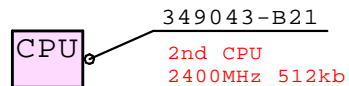

Gigabit

Part Number	Qty	Description
349043-B21	1	Intel Xeon 2400MHz-512k processor kit
350533-B21	1	DL140 2P 3200MHz 1GB UATA 80GB 1U rack
350534-B21	1	DL140 1P 2400MHz 512MB UATA 80GB 1U rack
350535-B21	1	DL140 2P 2400MHz 1GB UATA 80GB 1U rack
356533-B21	1	DL140 2P 3060MHz 1GB UATA 80GB 1U rack
359043-B21	1	DL140 1P 3060MHz 1GB UATA 80GB 1U rack
359047-B21	1	Intel Xeon 3060MHz-512k processor kit

When this diagram has influenced on your purchase decision, please let me know.
Matti.Patari@Kolumbus.fi GE-Architect.

For more detailed configuring, please consult the latest HP QuickSpecs.
Generated with fresh GOLDEN EGGS Software, Rev:09-Dec-2004

GOLDEN EGGS Visuals Helsinki	31-Jan-2005	GEIDL140a-2 Matti.Patari@Kolumbus.fi

DL140 2P

ProLiant DL140 IA32 Base Systems
GOLDEN EGGS Visuals, Helsinki