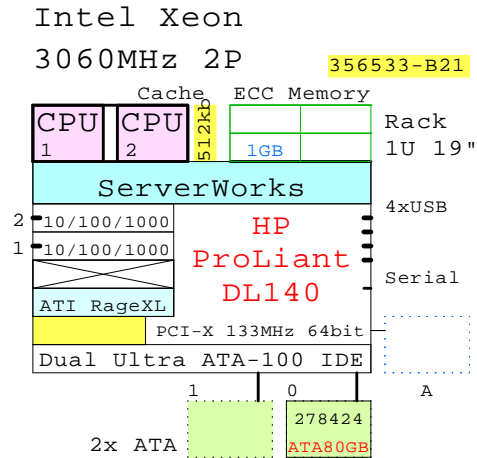

Gigabit

Part Number	Qty	Description
349043-B21	1	Intel Xeon 2400MHz-512k processor kit
350533-B21	1	DL140 2P 3200MHz 1GB UATA 80GB 1U rack
350534-B21	1	DL140 1P 2400MHz 512MB UATA 80GB 1U rack
350535-B21	1	DL140 2P 2400MHz 1GB UATA 80GB 1U rack
356533-B21	1	DL140 2P 3060MHz 1GB UATA 80GB 1U rack
359043-B21	1	DL140 1P 3060MHz 1GB UATA 80GB 1U rack
359047-B21	1	Intel Xeon 3060MHz-512k processor kit

When this diagram has influenced on your purchase decision, please let me know.
Matti.Patari@Kolumbus.fi GE-Architect.

For more detailed configuring, please consult the latest HP QuickSpecs.
Generated with fresh GOLDEN EGGS Software, Rev:09-Dec-2004

GOLDEN EGGS Visuals Helsinki	31-Jan-2005	GEIDL140a-2 Matti.Patari@Kolumbus.fi

DL140 2P

ProLiant DL140 IA32 Base Systems
GOLDEN EGGS Visuals, Helsinki