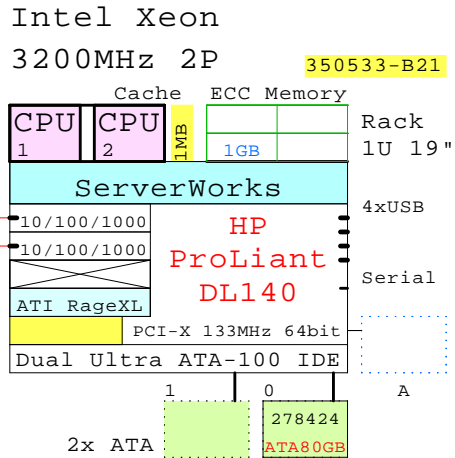

Gigabit

Part Number	Qty	Description
349043-B21	1	Intel Xeon 2400MHz-512k processor kit
350533-B21	1	DL140 2P 3200MHz 1GB UATA 80GB 1U rack
350534-B21	1	DL140 1P 2400MHz 512MB UATA 80GB 1U rack
350535-B21	1	DL140 2P 2400MHz 1GB UATA 80GB 1U rack
356533-B21	1	DL140 2P 3060MHz 1GB UATA 80GB 1U rack
359043-B21	1	DL140 1P 3060MHz 1GB UATA 80GB 1U rack
359047-B21	1	Intel Xeon 3060MHz-512k processor kit

When this diagram has influenced on your purchase decision, please let me know.
Matti.Patari@Kolumbus.fi GE-Architect.

For more detailed configuring, please consult the latest HP QuickSpecs.
Generated with fresh GOLDEN EGGS Software, Rev:09-Dec-2004

GOLDEN EGGS Visuals Helsinki	31-Jan-2005	GEIDL140a-2 Matti.Patari@Kolumbus.fi

DL140 2P

ProLiant DL140 IA32 Base Systems
GOLDEN EGGS Visuals, Helsinki