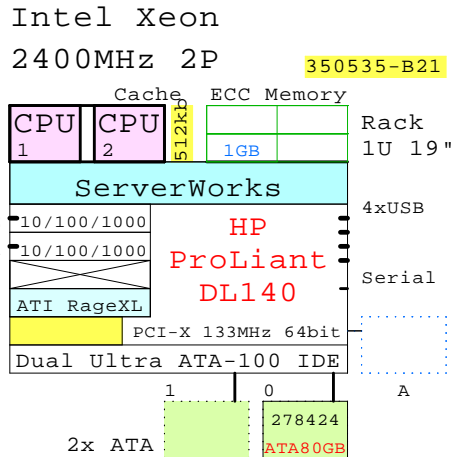

Gigabit

Part Number	Qty	Description
349043-B21	1	Intel Xeon 2400MHz-512k processor kit
350533-B21	1	DL140 2P 3200MHz 1GB UATA 80GB 1U rack
350534-B21	1	DL140 1P 2400MHz 512MB UATA 80GB 1U rack
350535-B21	1	DL140 2P 2400MHz 1GB UATA 80GB 1U rack
356533-B21	1	DL140 2P 3060MHz 1GB UATA 80GB 1U rack
359043-B21	1	DL140 1P 3060MHz 1GB UATA 80GB 1U rack
359047-B21	1	Intel Xeon 3060MHz-512k processor kit

When this diagram has influenced on your purchase decision, please let me know.
Matti.Patari@Kolumbus.fi GE-Architect.

For more detailed configuring, please consult the latest HP QuickSpecs.
Generated with fresh GOLDEN EGGS Software, Rev:09-Dec-2004

GOLDEN EGGS Visuals Helsinki	31-Jan-2005	GEIDL140a-2 Matti.Patari@Kolumbus.fi

DL140 2P

ProLiant DL140 IA32 Base Systems
GOLDEN EGGS Visuals, Helsinki