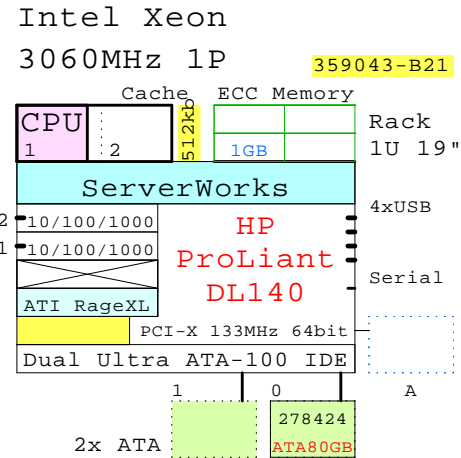

Gigabit

Part Number	Qty	Description
349043-B21	1	Intel Xeon 2400MHz-512k processor kit
350533-B21	1	DL140 2P 3200MHz 1GB UATA 80GB 1U rack
350534-B21	1	DL140 1P 2400MHz 512MB UATA 80GB 1U rack
350535-B21	1	DL140 2P 2400MHz 1GB UATA 80GB 1U rack
356533-B21	1	DL140 2P 3060MHz 1GB UATA 80GB 1U rack
359043-B21	1	DL140 1P 3060MHz 1GB UATA 80GB 1U rack
359047-B21	1	Intel Xeon 3060MHz-512k processor kit

When this diagram has influenced on your purchase decision, please let me know.
Matti.Patari@Kolumbus.fi GE-Architect.

For more detailed configuring, please consult the latest HP QuickSpecs.
Generated with fresh GOLDEN EGGS Software, Rev:09-Dec-2004

GOLDEN EGGS Visuals Helsinki	31-Jan-2005	GEIDL140a-2 Matti.Patari@Kolumbus.fi

DL140 2P

ProLiant DL140 IA32 Base Systems
GOLDEN EGGS Visuals, Helsinki