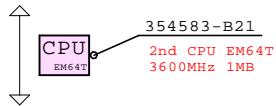

Dual Gigabit

Remote Manager

SCSI Based