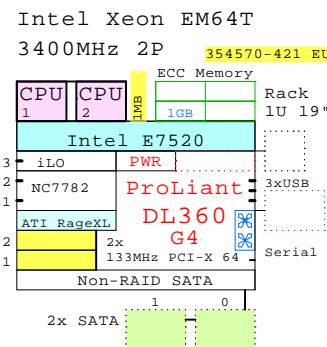

Internal Options:

- CPU** 354583-B21
2nd CPU EM64T
3600MHz 1MB
- 512MB 358347-B21
- 1GB 358348-B21
- 2GB 358349-B21
- 354587-B21
2nd power supply
- 346914-B21 6i BBWC
BB for RAID WC
- 286776 1.0" 286776-B22
36GB 36GB 15k U320
- 286778 1.0" 286778-B22
72GB 72GB 15k U320
- 286716 1.0" 286716-B22
146GB 146GB 10k U320
- 350964 1.0" 350964-B22
300GB 300GB 10k U320
- 290563-B21
NC7771 OnePort
PCI-X Gigabit
- 313881-B21
NC7170 DualPort
PCI-X Gigabit
- 273915-B21
Smart Array
6402/128 2-Ch
- 281541-B21
FibreChannel HBA
2Gb/s FCA2214
- 257894-006
Myrinet XP-Fibre
M3F-PCIXD-2

BOM of the 3600MHz-1MB 1P 1GB SCSI system above

Part Number	Qty	Description
1	360528-421	1 DL360 G4 1P 3600MHz-1MB 1GB EM64T 1U SCS
1.1	273915-B21	1 Smart Array 6402/128 Ultra320 2-chan
1.2	286778-B22	2 72.8GB 15000r U320 disk 1"
1.3	354583-B21	1 Intel Xeon 3600MHz-1MB EM64T proc. kit
1.4	354587-B21	1 DL360 G4 second power supply
1.5	358348-B21	1 1GB ECC PC2700 DDR SDRAM 1x1GB
2	302970-B21	1 MSA30 Dual Buss Ultra320 7+7 1"
2.1	286716-B22	10 146.8GB 10000r U320 disk 1"
3	346914-B21	1 Smart Array 6i 128MB BBWC option kit

GOLDEN EGGS Visuals Helsinki	31-Jan-2005	GEIDL360G4a
	Matti.Patari@Kolumbus.fi	
ProLiant DL360 G4 EMT64T 3600MHz Golden Eggs Visuals, Helsinki		

Dual Gigabit

Remote Manager

SCSI Based

SATA Based

When this diagram has influenced on your purchase decision, please let us know.
Matti.Patari@Kolumbus.fi GE-Architect.