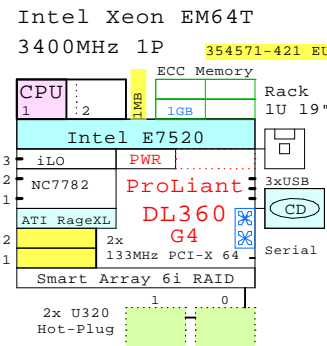

Dual Gigabit

Remote Manager

SCSI Based