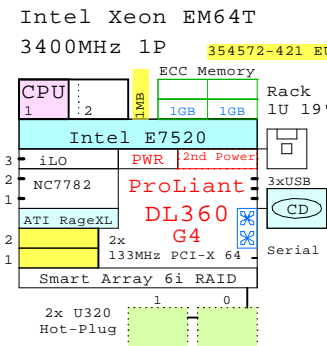

Dual Gigabit

Remote Manager

SCSI Based