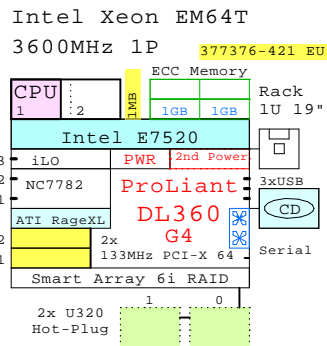

Dual Gigabit

Remote Manager

SCSI Based