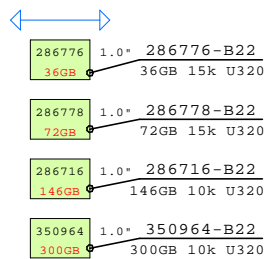

Dual Gigabit

Remote Manager

SCSI Based