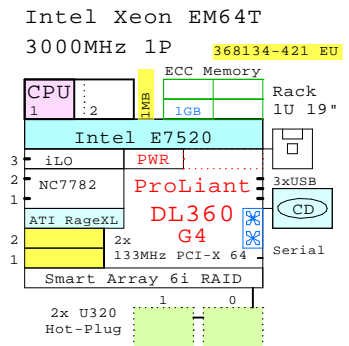

Dual Gigabit

Remote Manager

SCSI Based