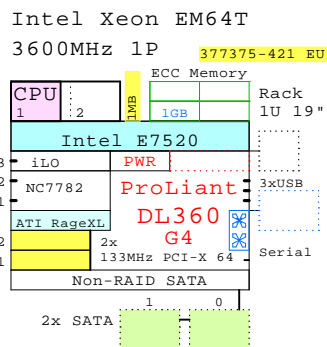

Internal Options:

- CPU** 354583-B21
2nd CPU EM64T
3600MHz 1MB
- 512MB 358347-B21
- 1GB 358348-B21
- 2GB 358349-B21
- 354587-B21
2nd power supply
- 346914-B21 6i BBWC
BB for RAID WC
- 286776 1.0" 286776-B22
36GB 36GB 15k U320
- 286778 1.0" 286778-B22
72GB 72GB 15k U320
- 286716 1.0" 286716-B22
146GB 146GB 10k U320
- 350964 1.0" 350964-B22
300GB 300GB 10k U320
- 290563-B21
NC7771 OnePort
PCI-X Gigabit
- 313881-B21
NC7170 DualPort
PCI-X Gigabit
- 273915-B21
Smart Array
6402/128 2-Ch
- 281541-B21
FibreChannel HBA
2Gb/s FCA2214
- 257894-006
Myrinet XP-Fibre
M3F-PCIXD-2

BOM of the 3600MHz-1MB 1P 1GB SCSI system above

Part Number	Qty	Description
1	360528-421	1 DL360 G4 1P 3600MHz-1MB 1GB EM64T 1U SCS
1.1	273915-B21	1 Smart Array 6402/128 Ultra320 2-chan
1.2	286778-B22	2 72.8GB 15000r U320 disk 1"
1.3	354583-B21	1 Intel Xeon 3600MHz-1MB EM64T proc. kit
1.4	354587-B21	1 DL360 G4 second power supply
1.5	358348-B21	1 1GB ECC PC2700 DDR SDRAM 1x1GB
2	302970-B21	1 MSA30 Dual Buss Ultra320 7+7 1"
2.1	286716-B22	10 146.8GB 10000r U320 disk 1"
3	346914-B21	1 Smart Array 6i 128MB BBWC option kit

GOLDEN EGGS Visuals Helsinki	31-Jan-2005	GEIDL360G4a
	Matti.Patari@Kolumbus.fi	
ProLiant DL360 G4 EMT64T 3600MHz Golden Eggs Visuals, Helsinki		

Dual Gigabit

Remote Manager

SCSI Based

SATA Based

When this diagram has influenced on your purchase decision, please let us know.
Matti.Patari@Kolumbus.fi GE-Architect.