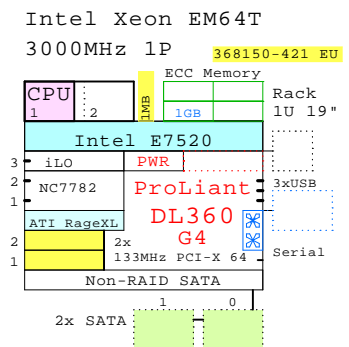

Internal Options:

- CPU** 354583-B21
2nd CPU EM64T
3600MHz 1MB
- 512MB 358347-B21
- 1GB 358348-B21
- 2GB 358349-B21
- 354587-B21
2nd power supply
- 346914-B21 6i BBWC
BB for RAID WC
- 286776 1.0" 286776-B22
36GB 36GB 15k U320
- 286778 1.0" 286778-B22
72GB 72GB 15k U320
- 286716 1.0" 286716-B22
146GB 146GB 10k U320
- 350964 1.0" 350964-B22
300GB 300GB 10k U320
- 290563-B21
NC7771 OnePort
PCI-X Gigabit
- 313881-B21
NC7170 DualPort
PCI-X Gigabit
- 273915-B21
Smart Array
6402/128 2-Ch
- 281541-B21
FibreChannel HBA
2Gb/s FCA2214
- 257894-006
Myrinet XP-Fibre
M3F-PCIXD-2

BOM of the 3600MHz-1MB 1P 1GB SCSI system above

Part Number	Qty	Description
1	360528-421	1 DL360 G4 1P 3600MHz-1MB 1GB EM64T 1U SCS
1.1	273915-B21	1 Smart Array 6402/128 Ultra320 2-chan
1.2	286778-B22	2 72.8GB 15000r U320 disk 1"
1.3	354583-B21	1 Intel Xeon 3600MHz-1MB EM64T proc. kit
1.4	354587-B21	1 DL360 G4 second power supply
1.5	358348-B21	1 1GB ECC PC2700 DDR SDRAM 1x1GB
2	302970-B21	1 MSA30 Dual Buss Ultra320 7+7 1"
2.1	286716-B22	10 146.8GB 10000r U320 disk 1"
3	346914-B21	1 Smart Array 6i 128MB BBWC option kit

GOLDEN EGGS Visuals Helsinki	31-Jan-2005	GEIDL360G4a
	Matti.Patari@Kolumbus.fi	
ProLiant DL360 G4 EMT64T 3600MHz Golden Eggs Visuals, Helsinki		

Dual Gigabit

Remote Manager

SCSI Based

SATA Based

When this diagram has influenced on your purchase decision, please let us know.
Matti.Patari@Kolumbus.fi GE-Architect.