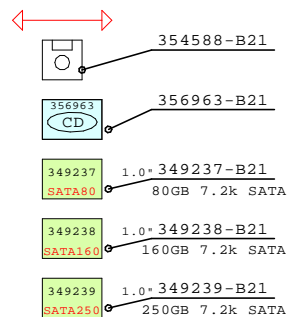

BOM of the 3600MHz-1MB 1P 1GB SCSI system above

Part Number	Qty	Description
1	360528-421	1 DL360 G4 1P 3600MHz-1MB 1GB EM64T 1U SCS
1.1	273915-B21	1 Smart Array 6402/128 Ultra320 2-chan
1.2	286778-B22	2 72.8GB 15000r U320 disk 1"
1.3	354583-B21	1 Intel Xeon 3600MHz-1MB EM64T proc. kit
1.4	354587-B21	1 DL360 G4 second power supply
1.5	358348-B21	1 1GB ECC PC2700 DDR SDRAM 1x1GB
2	302970-B21	1 MSA30 Dual Buss Ultra320 7+7 1"
2.1	286716-B22	10 146.8GB 10000r U320 disk 1"
3	346914-B21	1 Smart Array 6i 128MB BBWC option kit

GOLDEN EGGS Visuals Helsinki	31-Jan-2005	GEIDL360G4a
	Matti.Patari@Kolumbus.fi	
ProLiant DL360 G4 EMT64T 3600MHz Golden Eggs Visuals, Helsinki		

Dual Gigabit

Remote Manager

SCSI Based

SATA Based

When this diagram has influenced on your purchase decision, please let us know.
Matti.Patari@Kolumbus.fi GE-Architect.