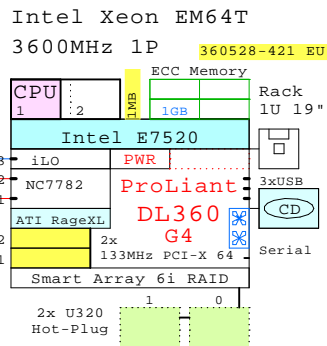

Dual Gigabit

Remote Manager

SCSI Based