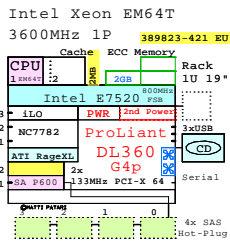

BOM for this DL360 G4p EM64T system above

Part Number	Qty	Description
1	376235-421	1 DL360 G4p 1P 3800MHz-2MB 2GB SCSI EM64T
1.1	273915-B21	1 Smart Array 6402/128 Ultra320 2-ch
1.2	290563-B21	1 NC7771 PCI-X 10/100/1000-T Server Adapte
1.3	343056-B21	2 2GB PC2 PC3200 DDR2 SDRAM kit(2x1GB)
1.4	347708-B21	2 146.8GB 15000r U320 disk 1"
1.5	376241-B21	1 Xeon 3800MHz-2MB EM64T proc.DL360G4p kit
2	302970-B21	1 MSA30 Dual Buss Ultra320 7+7 1"
2.1	286716-B22	10 146.8GB 10000r U320 disk 1"

3200MHz L2 2MB

3000MHz L2 2MB

SAS Based

3800MHz L2 2MB

3600MHz L2 2MB

3400MHz L2 2MB

3200MHz L2 2MB

When this diagram has supported your planning process, please let me know. All feedback is also appreciated. Matti.Patari@Kolumbus.fi GE-Architect.