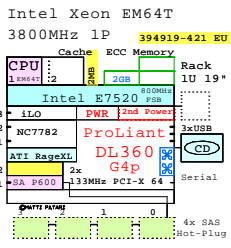

BOM for this DL360 G4p EM64T system above

Part Number	Qty	Description
1	376235-421	1 DL360 G4p 1P 3800MHz-2MB 2GB SCSI EM64T
1.1	273915-B21	1 Smart Array 6402/128 Ultra320 2-ch
1.2	290563-B21	1 NC7771 PCI-X 10/100/1000-T Server Adapte
1.3	343056-B21	2 2GB PC2 PC3200 DDR2 SDRAM kit(2x1GB)
1.4	347708-B21	2 146.8GB 15000r U320 disk 1"
1.5	376241-B21	1 Xeon 3800MHz-2MB EM64T proc.DL360G4p kit
2	302970-B21	1 MSA30 Dual Buss Ultra320 7+7 1"
2.1	286716-B22	10 146.8GB 10000r U320 disk 1"

3200MHz L2 2MB

3000MHz L2 2MB

SAS Based

3800MHz L2 2MB

3600MHz L2 2MB

3400MHz L2 2MB

3200MHz L2 2MB

When this diagram has supported your planning process, please let me know. All feedback is also appreciated. Matti.Patari@Kolumbus.fi GE-Architect.