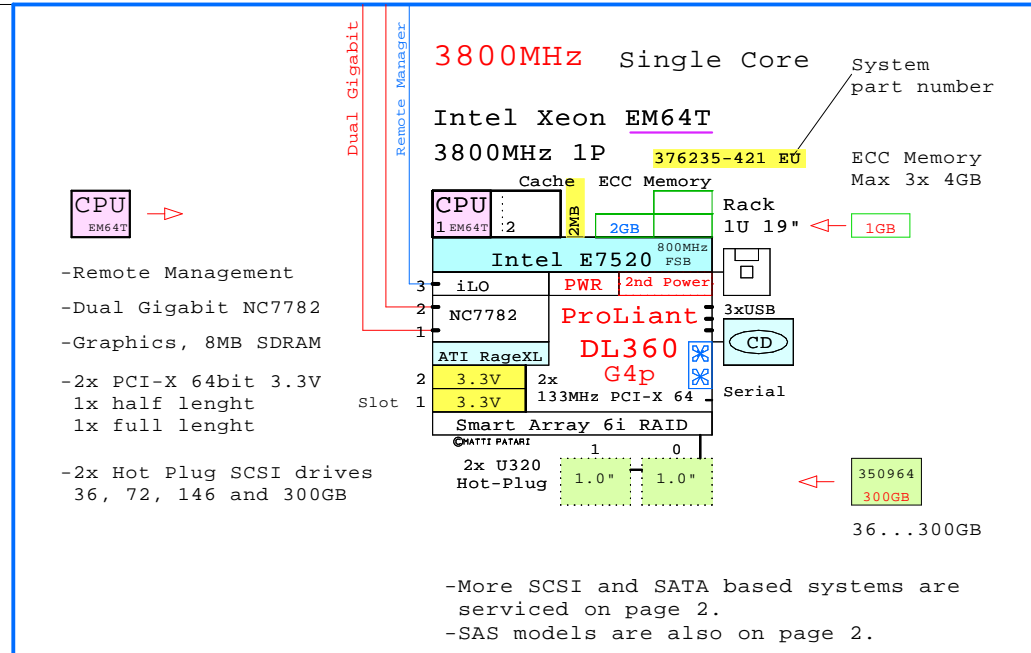

- MS Windows 2000 Server
- MS Windows 2003 Server
- Red Hat Linux
- SuSE Linux
- Novell NetWare
- Solaris

For Golden Eggs:
<http://www.LinuxHPC.org>

When this diagram has supported your planning process, please let me know. All feedback is also appreciated. Matti.Patari@Kolumbus.fi GE-Architect.

© 2005 Matti Patari, All rights reserved.

GOLDEN EGGS Visuals™ Helsinki	05-Oct-2005	GEIDL360G4pa
	Matti.Patari@Kolumbus.fi	
HP ProLiant DL360 G4p EM64T 3800M		
GOLDEN EGGS Visuals, Helsinki		

For more detailed configuring, please consult the latest HP QuickSpecs.
Painted with Golden Eggs Software: 05-Oct-2005
All trademarks in this document are those of their owners.