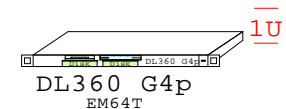

- MS Windows 2000 Server
- MS Windows 2003 Server
- Red Hat Linux
- SuSE Linux
- Novell NetWare
- Solaris

For Golden Eggs:
<http://www.LinuxHPC.org>

When this diagram has supported your planning process, please let me know. All feedback is also appreciated. Matti.Patari@Kolumbus.fi GE-Architect.

© 2005 Matti Patari, All rights reserved.

GOLDEN EGGS Visuals™ Helsinki	05-Oct-2005	GEIDL360G4pa
	Matti.Patari@Kolumbus.fi	
HP ProLiant DL360 G4p EM64T 3800M		
GOLDEN EGGS Visuals, Helsinki		

For more detailed configuring, please consult the latest HP QuickSpecs.
Painted with Golden Eggs Software: 05-Oct-2005
All trademarks in this document are those of their owners.