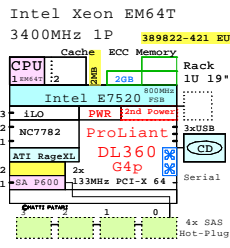

BOM for this DL360 G4p EM64T system above

Part Number	Qty	Description
1	376235-421	1 DL360 G4p 1P 3800MHz-2MB 2GB SCSI EM64T
1.1	273915-B21	1 Smart Array 6402/128 Ultra320 2-ch
1.2	290563-B21	1 NC7771 PCI-X 10/100/1000-T Server Adapte
1.3	343056-B21	2 2GB PC2 PC3200 DDR2 SDRAM kit(2x1GB)
1.4	347708-B21	2 146.8GB 15000r U320 disk 1"
1.5	376241-B21	1 Xeon 3800MHz-2MB EM64T proc.DL360G4p kit
2	302970-B21	1 MSA30 Dual Buss Ultra320 7+7 1"
2.1	286716-B22	10 146.8GB 10000r U320 disk 1"

3200MHz L2 2MB

3000MHz L2 2MB

SAS Based

3800MHz L2 2MB

3600MHz L2 2MB

3400MHz L2 2MB

3200MHz L2 2MB

When this diagram has supported your planning process, please let me know. All feedback is also appreciated. Matti.Patari@Kolumbus.fi GE-Architect.