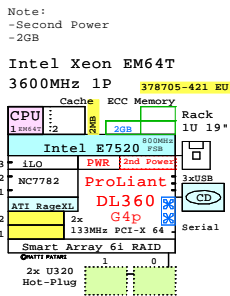

SATA Based

3600MHz L2 2MB

3400MHz L2 2MB