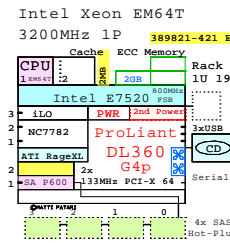

BOM for this DL360 G4p EM64T system above

Part Number	Qty	Description
1	376235-421	1 DL360 G4p 1P 3800MHz-2MB 2GB SCSI EM64T
1.1	273915-B21	1 Smart Array 6402/128 Ultra320 2-ch
1.2	290563-B21	1 NC7771 PCI-X 10/100/1000-T Server Adapte
1.3	343056-B21	2 2GB PC2 PC3200 DDR2 SDRAM kit(2x1GB)
1.4	347708-B21	2 146.8GB 15000r U320 disk 1"
1.5	376241-B21	1 Xeon 3800MHz-2MB EM64T proc.DL360G4p kit
2	302970-B21	1 MSA30 Dual Buss Ultra320 7+7 1"
2.1	286716-B22	10 146.8GB 10000r U320 disk 1"

3200MHz L2 2MB

3000MHz L2 2MB

SAS Based

3800MHz L2 2MB

3600MHz L2 2MB

3400MHz L2 2MB

3200MHz L2 2MB

When this diagram has supported your planning process, please let me know. All feedback is also appreciated. Matti.Patari@Kolumbus.fi GE-Architect.