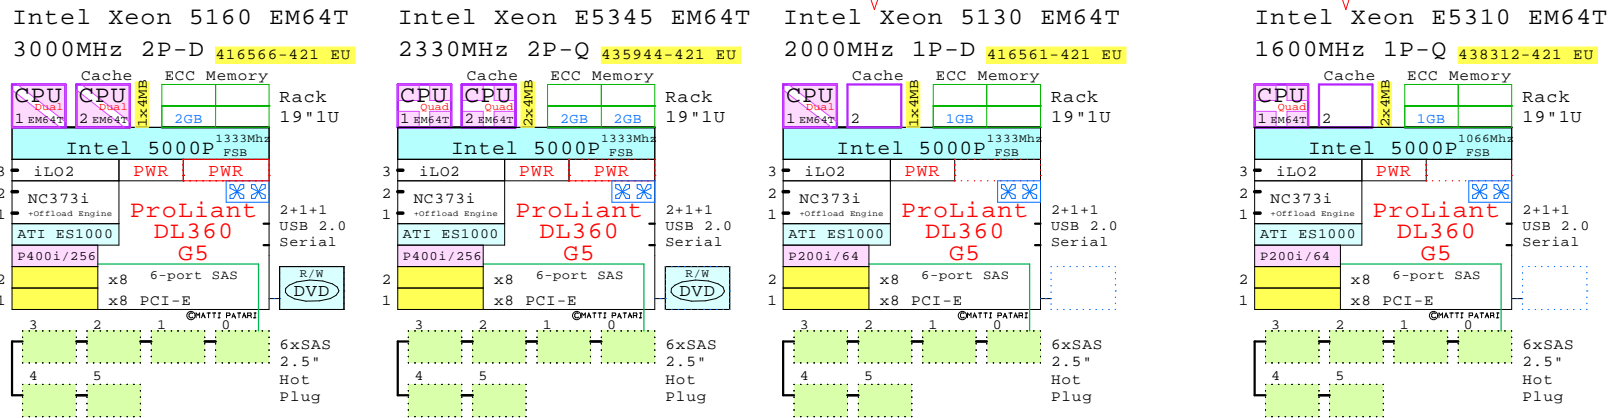

© 2006 Matti Patari, All rights reserved.

Link to the most fresh version of this document:
<http://goldeneggs.spyderbyte.com/geggs/GEIDL360G5x.pdf>

Golden Eggs home:
<http://goldeneggs.spyderbyte.com/>

GOLDEN EGGS Visuals™ Helsinki	05-Feb-2007	GEIDL360G5a-2 Matti.Patari@Kolumbus.Fi

DL360 G5 2P

HP ProLiant DL360 G5 Base Systems
GOLDEN EGGS Visuals, Helsinki