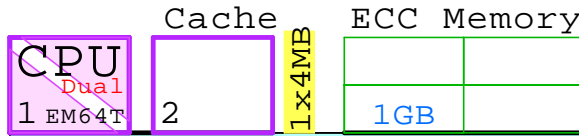

Rack
19" 1U

397409-B21

1GB

399542-B21

Second
Power supply

331903-B21

2+1+1
USB 2.0
Serial

CD or RX

431958-B21

431958
10k
SAS146G

36-300GB