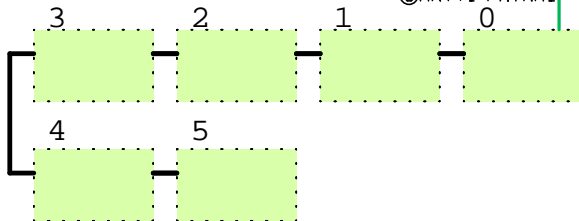

Golden Eggs home:
<http://goldeneggs.spyderbyte.com/>