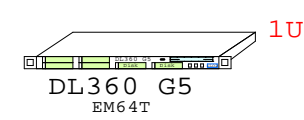

More DL360 G5 systems are serviced on page 2.

- MS Windows Server 2000
- MS Windows Server 2003
- Novell NetWare
- LINUX: Red Hat, SuSE
- SCO UnixWare, OpenServer
- VMware Virtualization Software
- Solaris 10 32/64-bit

<http://www.LinuxHPC.org>
<http://www.WinHPC.org>
Golden Eggs home:
<http://goldeneggs.spyderbyte.com/>

Your comments are appreciated.
Matti.Patari@Kolumbus.Fi Mr.GoldenEggs

© 2006 Matti Patari, All rights reserved.

GOLDEN EGGS Visuals™ Helsinki	05-Feb-2007	GEIDL360G5a
	Matti.Patari@Kolumbus.Fi	

HP ProLiant DL360 G5 EM64T 3000MHz
GOLDEN EGGS Visuals, Helsinki

storage hardware graph anal poi
server visual na 0108 comping
digree rocke and4 la32 x41.pdf
m441 link up Visio printer
opteron cluster 10-series 1432
genoby 48 22-44 14-12 23ms
X86-64 poi-k hypervisorport dual
goldeneggs redhat template cure

For more detailed configuring, please consult the latest HP QuickSpecs.
Detailed configurations are serviced also at: <http://www.VisioCafe.com>
Painted with Golden Eggs Software: 05-Feb-2007
All trademarks in this document are those of their owners.

DL360 G5 2P