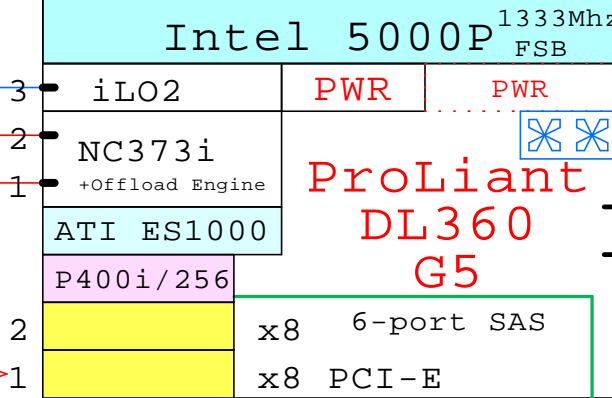

ProLiant
DL360
G5

6xSAS
2.5"
Hot
Plug