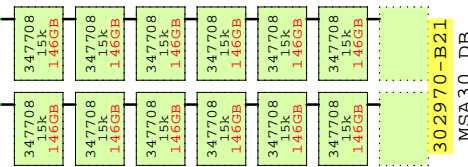

External Two Channel SCSI

Parts list for the example DL360 G5 system above

Part Number	Qty	Description
1	1	416565-421 DL360 G5 1P DC 5160-1x4MB 1GB SAS 1U EM6
1.1	1	331903-B21 CD-RW/DVD-ROM Option kit, slimline
1.2	1	397409-B21 BL460c Memory 1GB 2x512MB
1.3	2	397411-B21 BL460c Memory 2GB 2x1GB
1.4	1	399542-B21 DL360 G5 second power supply
1.5	1	405154-B21 Riser cage 1xPCI-E/PCI-X DL360 G5
1.5.1	1	273915-B21 Smart Array 6402/128 Ultra320 2-chan
1.6	1	414126-B21 HP NC510F PCI-E 10-Gigabit Server Adapte
1.7	1	416579-B21 Xeon DC 5160-1x4MB 3000MHz for DL360G5
1.8	6	431935-B21 HP 72GB SAS 15000r hot-plug disk 2.5"
2	1	302970-B21 MSA30 Dual Buss Ultra320 7+7 1"
2.1	12	347708-B21 146.8GB 15000r U320 disk 1"

Link to the most fresh version of this document:
<http://goldeneggs.spyderbyte.com/geggs/GEIDL360G5x.pdf>