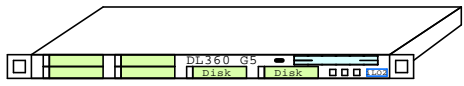

DL360 G5
EM64T

1U

416579-B21

Cache
1x4MB

-iLO2 RJ-45 10/100

-2x RJ-45 10/100/1000

-ATI ES1000 32MB

-PCI-E x8 Low-profile

-PCI-E x8 Full-size

-PCI-X 133MHz

PCI-E/PCI-X Riser seat
to hook a PCI-X HBA

Gigabit E
Gigabit E
iLO2 Remote Manager

3000MHz Dual/Quad Core

Intel Xeon 5160 EM64T
3000MHz 1P-D 416565-421 EU

Memory Max:
4x8GB=32GB