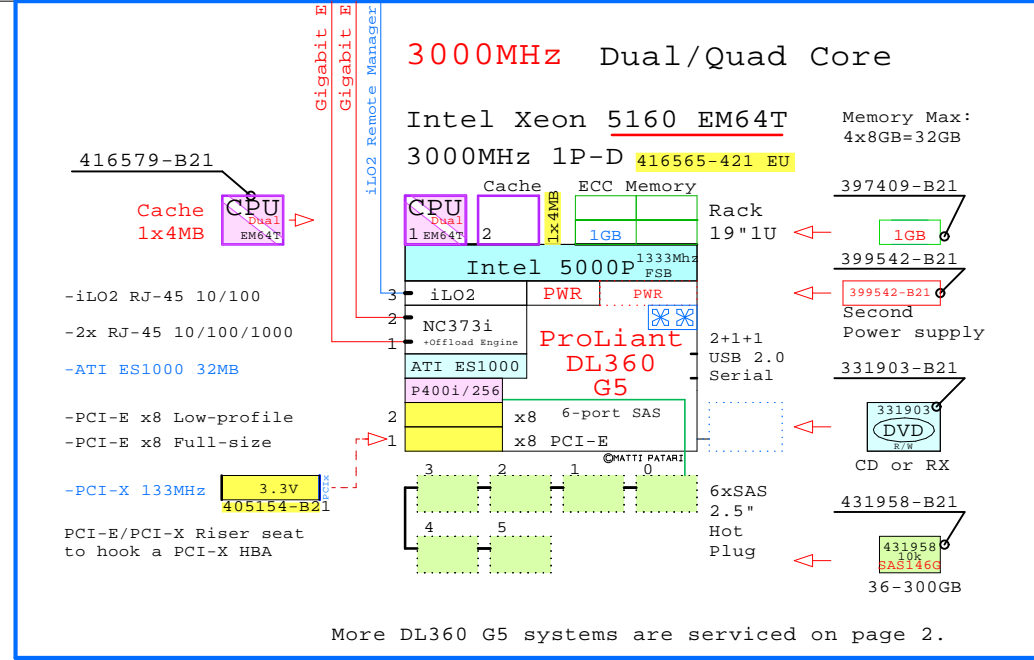

More DL360 G5 systems are serviced on page 2.

- MS Windows Server 2000
- MS Windows Server 2003
- Novell NetWare
- LINUX: Red Hat, SuSE
- SCO UnixWare, OpenServer
- VMware Virtualization Software
- Solaris 10 32/64-bit

<http://www.LinuxHPC.org>
<http://www.WinHPC.org>
Golden Eggs home:
<http://goldeneggs.spyderbyte.com/>

Your comments are appreciated.
Matti.Patari@Kolumbus.Fi Mr.GoldenEggs

© 2006 Matti Patari, All rights reserved.

GOLDEN EGGS Visuals™ Helsinki	05-Feb-2007	GEIDL360G5a
	Matti.Patari@Kolumbus.Fi	

HP ProLiant DL360 G5 EM64T 3000MHz
GOLDEN EGGS Visuals, Helsinki

storage hardware graph anal poi
server visual na 0108 comping
digree rocke and4 la32 x41.pdf
m441 link up Visio printer
opteron cluster 10-series 1432
genoby 48 22-44 14-12 23ms
X86-64 poi-k hypervisorport dual
goldeneggs redhat template cure

For more detailed configuring, please consult the latest HP QuickSpecs.
Detailed configurations are serviced also at: <http://www.VisioCafe.com>
Painted with Golden Eggs Software: 05-Feb-2007
All trademarks in this document are those of their owners.

DL360 G5 2P