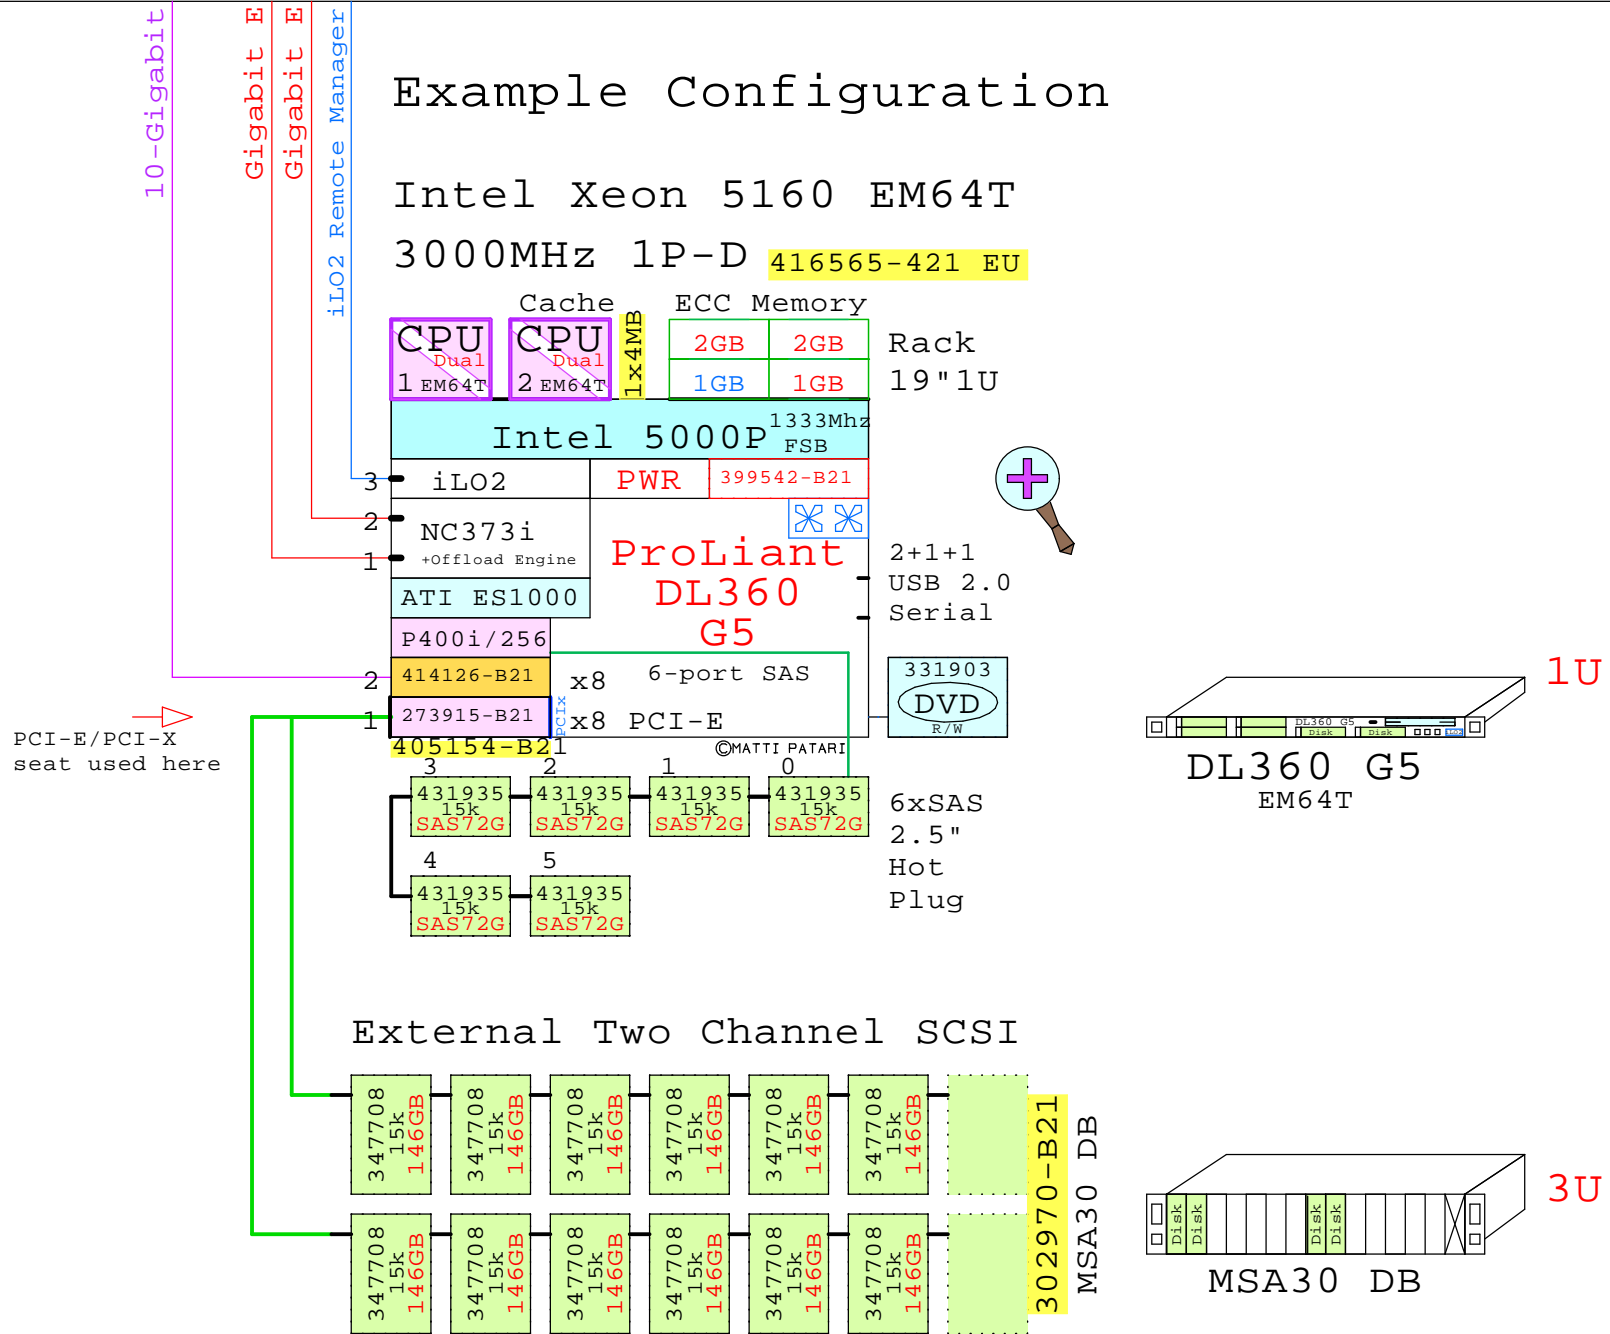

Example Configuration

Intel Xeon 5160 EM64T
3000MHz 1P-D 416565-421 EU

Link to the most fresh version of this document:
<http://goldeneggs.spyderbyte.com/geggs/GEIDL360G5x.pdf>