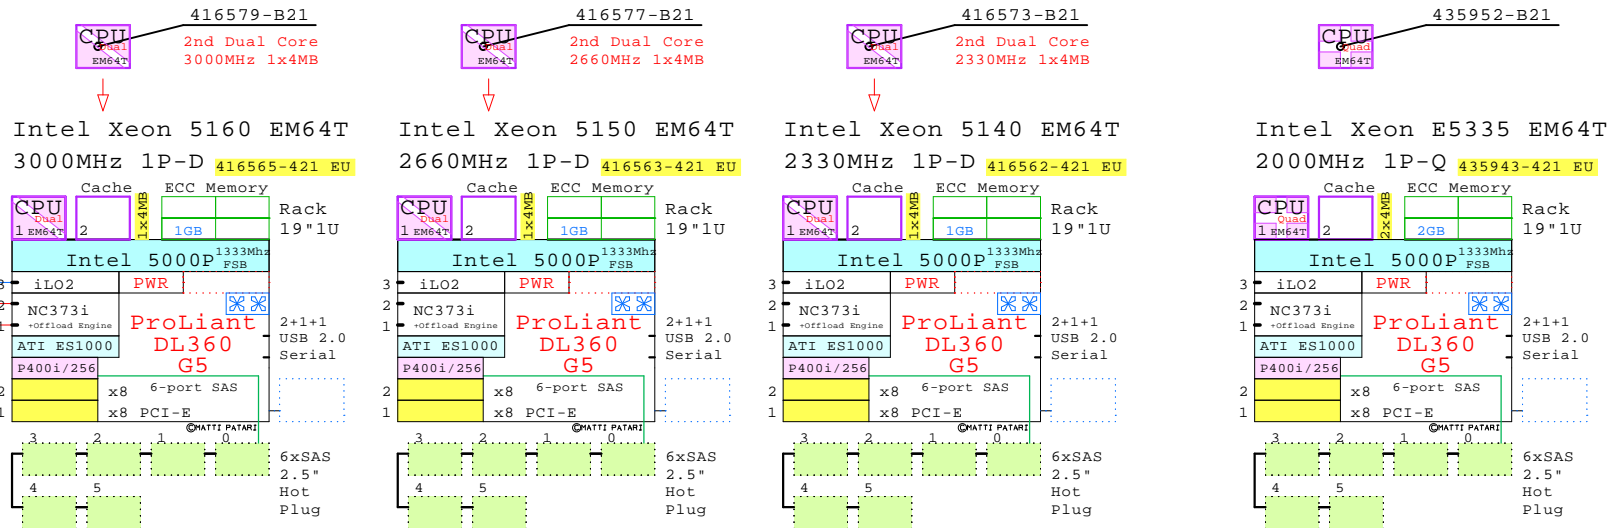

# Example Configuration

Intel Xeon 5160 EM64T  
 3000MHz 1P-D 416565-421 EU

Link to the most fresh version of this document:  
<http://goldeneggs.spyderbyte.com/geggs/GEIDL360G5x.pdf>

Internal Options:

- 397409-B21 1GB
- 397411-B21 2GB
- 397413-B21 4GB
- 397415-B21 8GB
- 399542-B21 G5 2nd power
- 431933-B21 36GB 15k SAS
- 431935-B21 72GB 15k SAS
- 431958-B21 146GB 10k SAS
- 331903-B21 DVD-ROM
- 367047-B21 NC320T 1000T PCI-E Gigabit
- 414126-B21 NC510F One Port PCI-E 10-Gigabit
- A8003A FibChan PCI-E HBA 2ch 4Gb FC2242SR
- 405154-B21 PCI-E/PCI-X Riser seat for a PCI-X HBA
- 273915-B21 Smart Array PCI-X 6402/128 2-Ch
- 257894-006 Myrinet XP-Fibre M3F-PCIXD-2

Gigabit E  
Gigabit E  
iLO2 Remote Manager

ProLiant DL360 G5 Base Systems, 1P Dual/Quad Core

Entry Systems, 1P Dual/Quad Core

High Performance Systems, 2P Dual/Quad Core

© 2006 Matti Patari, All rights reserved.