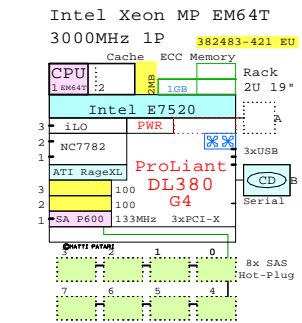

HP ProLiant DL380 G4 EM64T Base Systems, Single Core

Dual Gigabit Remote Management

3800MHz L2 2MB

3600MHz L2 2MB

3400MHz L2 2MB

3200MHz L2 2MB

3000MHz L2 2MB

SCSI Based

Internal Options:

- 378752-B21 2nd CPU EM64T 3800MHz 2MB
- 343055-B21 1GB
- 343056-B21 2GB
- 343057-B21 4GB
- 355892-B21 PC3200 DDR SDRAM
- 293048-B21 G4 2nd power
- 355892-B21 2nd Fan kit
- 346914-B21 6i BBWC BB for RAID WC

System part number

SAS Based

SCSI Disks

- 286776 1.0 286776-B22 36GB 15k U320
- 286778 1.0 286778-B22 72GB 15k U320
- 286716 1.0 286716-B22 146GB 10k U320
- 350964 1.0 350964-B22 300GB 10k U320
- Q1529A DAT 72 drive
- Q1529A DAT 72 drive
- 364507-B21 RX drive, SCSI sys

High Performance systems, 2P, 2GB, dual power

SAS Disks

- 393998-B21 For SAS
- 375859 36GB 10k SAS
- 375861 72GB 10k SAS

When this diagram has supported your planning process, please let me know. Your comments are appreciated. Matti.Patari@Kolumbus.Fi GE-Architect.

© 2005 Matti Patari, All rights reserved.

GOLDEN EGGS Visuals Helsinki	24-Oct-2005	GEIDL380G4b-2
Matti.Patari@Kolumbus.Fi		

DL380 G4 EM64T 2MB Base Systems
GOLDEN EGGS Visuals, Helsinki

For more detailed configuring, please consult the latest HP QuickSpecs. Painted with Golden Eggs Software: 24-Oct-2005. All trademarks in this document are those of their owners.