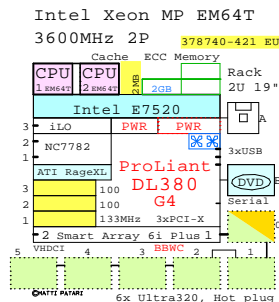

High Performance systems, 2P, 2GB, dual power

SAS Disks

- 393998-B21 For SAS
- 375859 36GB 10k SAS
- 375861 72GB 10k SAS

When this diagram has supported your planning process, please let me know. Your comments are appreciated. Matti.Patari@Kolumbus.Fi GE-Architect.

© 2005 Matti Patari, All rights reserved.

GOLDEN EGGS Visuals Helsinki	24-Oct-2005	GEIDL380G4b-2
Matti.Patari@Kolumbus.Fi		

DL380 G4 EM64T 2MB Base Systems
GOLDEN EGGS Visuals, Helsinki

For more detailed configuring, please consult the latest HP QuickSpecs. Painted with Golden Eggs Software: 24-Oct-2005. All trademarks in this document are those of their owners.