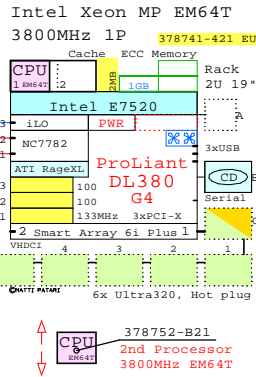

# HP ProLiant DL380 G4 EM64T Base Systems, Single Core

Dual Gigabit Remote Management

3800MHz L2 2MB

3600MHz L2 2MB

3400MHz L2 2MB

3200MHz L2 2MB

3000MHz L2 2MB

## SCSI Based

### Internal Options:

- 378752-B21 2nd CPU EM64T 3800MHz 2MB
- 343055-B21 1GB
- 343056-B21 2GB
- 343057-B21 4GB
- 355892-B21 PC3200 DDR SDRAM
- 293048-B21 G4 2nd power
- 355892-B21 2nd Fan kit
- 346914-B21 6i BBWC BB for RAID WC