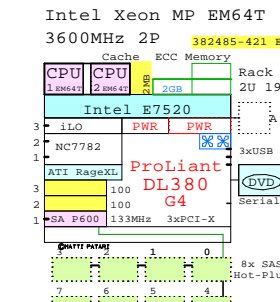

High Performance systems, 2P, 2GB, dual power

SAS Disks

- 393998-B21 For SAS
- 375859 36GB 10k SAS
- 375861 72GB 10k SAS

When this diagram has supported your planning process, please let me know. Your comments are appreciated. Matti.Patari@Kolumbus.Fi GE-Architect.

© 2005 Matti Patari, All rights reserved.

GOLDEN EGGS Visuals Helsinki	24-Oct-2005	GEIDL380G4b-2
Matti.Patari@Kolumbus.Fi		

DL380 G4 EM64T 2MB Base Systems
GOLDEN EGGS Visuals, Helsinki

For more detailed configuring, please consult the latest HP QuickSpecs. Painted with Golden Eggs Software: 24-Oct-2005. All trademarks in this document are those of their owners.