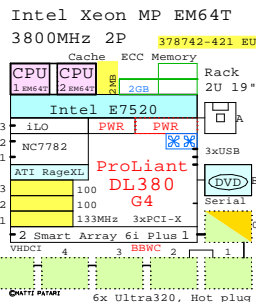

## SAS Based

SCSI Disks

- 286776 1.0 286776-B22 36GB 15k U320
- 286778 1.0 286778-B22 72GB 15k U320
- 286716 1.0 286716-B22 146GB 10k U320
- 350964 1.0 350964-B22 300GB 10k U320
- Q1529A DAT 72 drive
- Q1529A DAT 72 drive
- 364507-B21 RX drive, SCSI sys

## High Performance systems, 2P, 2GB, dual power

SAS Disks

- 393998-B21 For SAS
- 375859 36GB 10k SAS
- 375861 72GB 10k SAS

When this diagram has supported your planning process, please let me know. Your comments are appreciated. Matti.Patari@Kolumbus.Fi GE-Architect.