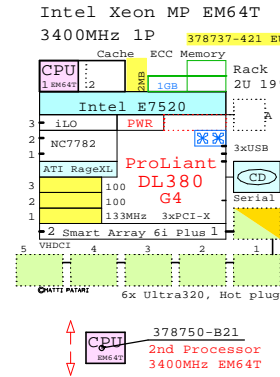

# HP ProLiant DL380 G4 EM64T Base Systems, Single Core

Dual Gigabit Remote Management

3800MHz L2 2MB

3600MHz L2 2MB

3400MHz L2 2MB

3200MHz L2 2MB

3000MHz L2 2MB

## SCSI Based

### Internal Options:

- 378752-B21 2nd CPU EM64T 3800MHz 2MB
- 343055-B21 1GB
- 343056-B21 2GB
- 343057-B21 4GB
- 355892-B21 PC3200 DDR SDRAM
- 293048-B21 G4 2nd power
- 355892-B21 2nd Fan kit
- 346914-B21 6i BBWC BB for RAID WC