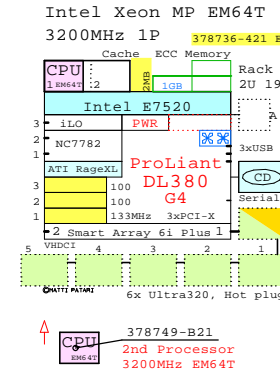

# HP ProLiant DL380 G4 EM64T Base Systems, Single Core

Dual Gigabit Remote Management

3800MHz L2 2MB

3600MHz L2 2MB

3400MHz L2 2MB

3200MHz L2 2MB

3000MHz L2 2MB

## SCSI Based

### Internal Options:

- 378752-B21 2nd CPU EM64T 3800MHz 2MB
- 343055-B21 1GB
- 343056-B21 2GB
- 343057-B21 4GB
- 355892-B21 PC3200 DDR SDRAM
- 293048-B21 G4 2nd power
- 355892-B21 2nd Fan kit
- 346914-B21 6i BBWC BB for RAID WC