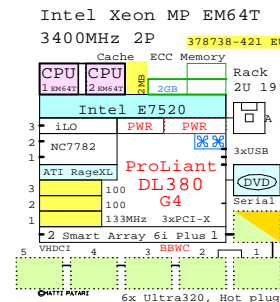

High Performance systems, 2P, 2GB, dual power

SAS Disks

- 393998-B21 For SAS
- 375859 36GB 10k SAS
- 375861 72GB 10k SAS

When this diagram has supported your planning process, please let me know. Your comments are appreciated. Matti.Patari@Kolumbus.Fi GE-Architect.

© 2005 Matti Patari, All rights reserved.

GOLDEN EGGS Visuals Helsinki	24-Oct-2005	GEIDL380G4b-2
Matti.Patari@Kolumbus.Fi		

DL380 G4 EM64T 2MB Base Systems
GOLDEN EGGS Visuals, Helsinki

For more detailed configuring, please consult the latest HP QuickSpecs. Painted with Golden Eggs Software: 24-Oct-2005. All trademarks in this document are those of their owners.