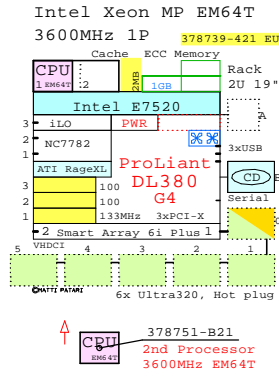

# HP ProLiant DL380 G4 EM64T Base Systems, Single Core

Dual Gigabit Remote Management

3800MHz L2 2MB

3600MHz L2 2MB

3400MHz L2 2MB

3200MHz L2 2MB

3000MHz L2 2MB

## SCSI Based

### Internal Options:

- 378752-B21 2nd CPU EM64T 3800MHz 2MB
- 343055-B21 1GB
- 343056-B21 2GB
- 343057-B21 4GB
- 355892-B21 PC3200 DDR SDRAM
- 293048-B21 G4 2nd power
- 355892-B21 2nd Fan kit
- 346914-B21 6i BBWC BB for RAID WC