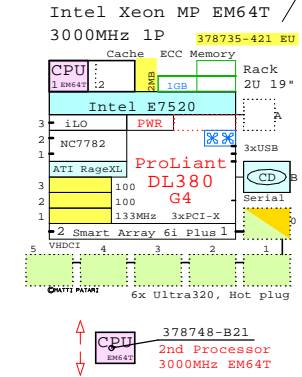

# HP ProLiant DL380 G4 EM64T Base Systems, Single Core

Dual Gigabit Remote Management

3800MHz L2 2MB

3600MHz L2 2MB

3400MHz L2 2MB

3200MHz L2 2MB

3000MHz L2 2MB

## SCSI Based

### Internal Options:

- 378752-B21 2nd CPU EM64T 3800MHz 2MB
- 343055-B21 1GB
- 343056-B21 2GB
- 343057-B21 4GB
- 355892-B21 PC3200 DDR SDRAM
- 293048-B21 G4 2nd power
- 355892-B21 2nd Fan kit
- 346914-B21 6i BBWC BB for RAID WC