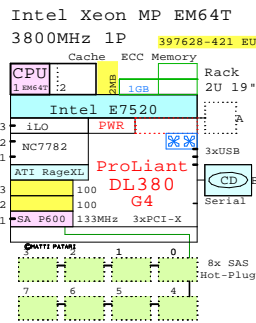

HP ProLiant DL380 G4 EM64T Base Systems, Single Core

Dual Gigabit Remote Management

3800MHz L2 2MB

3600MHz L2 2MB

3400MHz L2 2MB

3200MHz L2 2MB

3000MHz L2 2MB

SCSI Based

Internal Options:

- 378752-B21 2nd CPU EM64T 3800MHz 2MB
- 343055-B21 1GB
- 343056-B21 2GB
- 343057-B21 4GB
- 355892-B21 PC3200 DDR SDRAM
- 293048-B21 G4 2nd power
- 355892-B21 2nd Fan kit
- 346914-B21 6i BBWC BB for RAID WC

System part number

SAS Based

SCSI Disks

- 286776 1.0 286776-B22 36GB 15k U320
- 286778 1.0 286778-B22 72GB 15k U320
- 286716 1.0 286716-B22 146GB 10k U320
- 350964 1.0 350964-B22 300GB 10k U320
- Q1529A DAT 72 drive
- Q1529A DAT 72 drive
- 364507-B21 RX drive, SCSI sys

High Performance systems, 2P, 2GB, dual power

SAS Disks

- 393998-B21 For SAS
- 375859 36GB 10k SAS
- 375861 72GB 10k SAS

When this diagram has supported your planning process, please let me know. Your comments are appreciated. Matti.Patari@Kolumbus.Fi GE-Architect.

© 2005 Matti Patari, All rights reserved.

GOLDEN EGGS Visuals Helsinki	24-Oct-2005	GEIDL380G4b-2
Matti.Patari@Kolumbus.Fi		

DL380 G4 EM64T 2MB Base Systems
GOLDEN EGGS Visuals, Helsinki

For more detailed configuring, please consult the latest HP QuickSpecs. Painted with Golden Eggs Software: 24-Oct-2005. All trademarks in this document are those of their owners.