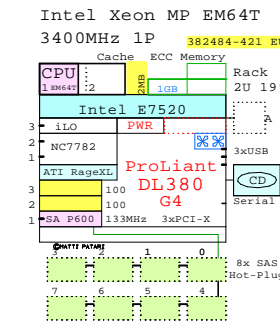

HP ProLiant DL380 G4 EM64T Base Systems, Single Core

Dual Gigabit Remote Management

3800MHz L2 2MB

3600MHz L2 2MB

3400MHz L2 2MB

3200MHz L2 2MB

3000MHz L2 2MB

SCSI Based

Internal Options:

- 378752-B21 2nd CPU EM64T 3800MHz 2MB
- 343055-B21 1GB
- 343056-B21 2GB
- 343057-B21 4GB
- 355892-B21 PC3200 DDR SDRAM
- 293048-B21 G4 2nd power
- 355892-B21 2nd Fan kit
- 346914-B21 6i BBWC BB for RAID WC

System part number

SAS Based

SCSI Disks

- 286776 1.0 286776-B22 36GB 15k U320
- 286778 1.0 286778-B22 72GB 15k U320
- 286716 1.0 286716-B22 146GB 10k U320
- 350964 1.0 350964-B22 300GB 10k U320
- Q1529A DAT 72 drive
- Q1529A DAT 72 drive
- 364507-B21 RX drive, SCSI sys

High Performance systems, 2P, 2GB, dual power

SAS Disks

- 393998-B21 For SAS
- 375859 36GB 10k SAS
- 375861 72GB 10k SAS

When this diagram has supported your planning process, please let me know. Your comments are appreciated. Matti.Patari@Kolumbus.Fi GE-Architect.

© 2005 Matti Patari, All rights reserved.

GOLDEN EGGS Visuals Helsinki	24-Oct-2005	GEIDL380G4b-2
Matti.Patari@Kolumbus.Fi		

DL380 G4 EM64T 2MB Base Systems
GOLDEN EGGS Visuals, Helsinki

For more detailed configuring, please consult the latest HP QuickSpecs. Painted with Golden Eggs Software: 24-Oct-2005. All trademarks in this document are those of their owners.