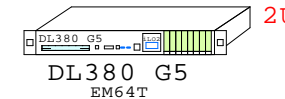

- MS Windows Server 2000
- MS Windows Server 2003
- Novell NetWare
- LINUX: Red Hat, SuSE
- SCO UnixWare, OpenServer
- VMware Virtualization Software
- Solaris 10 32/64-bit

<http://www.LinuxHPC.org>
<http://www.WinHPC.org>
Golden Eggs home:
<http://goldeneggs.spyderbyte.com/>

Your comments are appreciated.
Matti.Patari@Kolumbus.Fi GE-Painter.

© 2006 Matti Patari, All rights reserved.

GOLDEN EGGS Visuals™ Helsinki	29-Dec-2006	GEIDL380G5a
		Matti.Patari@Kolumbus.Fi

HP ProLiant DL380 G5 EM64T 3000MH
GOLDEN EGGS Visuals, Helsinki