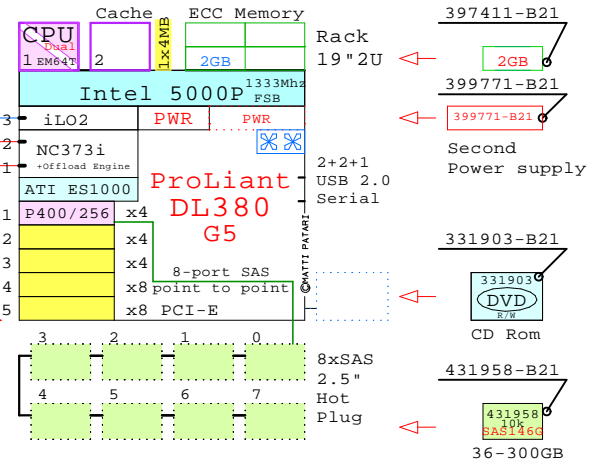

3000MHz Dual/Quad Core

Intel Xeon 5160 EM64T
3000MHz 1P-D 417458-421 EU

More DL380 G5 systems are serviced on page 2.

- MS Windows Server 2000
- MS Windows Server 2003
- Novell NetWare
- LINUX: Red Hat, SuSE
- SCO UnixWare, OpenServer
- VMware Virtualization Software
- Solaris 10 32/64-bit

<http://www.LinuxHPC.org>
<http://www.WinHPC.org>
Golden Eggs home:
<http://goldeneggs.spyderbyte.com/>

Your comments are appreciated.
Matti.Patari@Kolumbus.Fi GE-Painter.

© 2006 Matti Patari, All rights reserved.

GOLDEN EGGS Visuals™ Helsinki	29-Dec-2006	GEIDL380G5a
		Matti.Patari@Kolumbus.Fi

HP ProLiant DL380 G5 EM64T 3000MH
GOLDEN EGGS Visuals, Helsinki