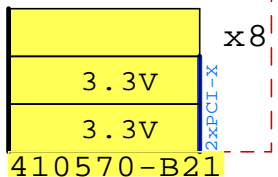

- PCI-E x8 F-S
- PCI-X 133MHz
- PCI-X 133MHz

PCI-E/PCI-X Riser cage
to hook PCI-X HBAs

Gigabit E
Gigabit E
iLO2 Remote Manager

3000MHz Dual/Quad Core

Intel Xeon 5160 EM64T
3000MHz 1P-D 417458-421 EU

Memory Max:
4x8GB=32GB