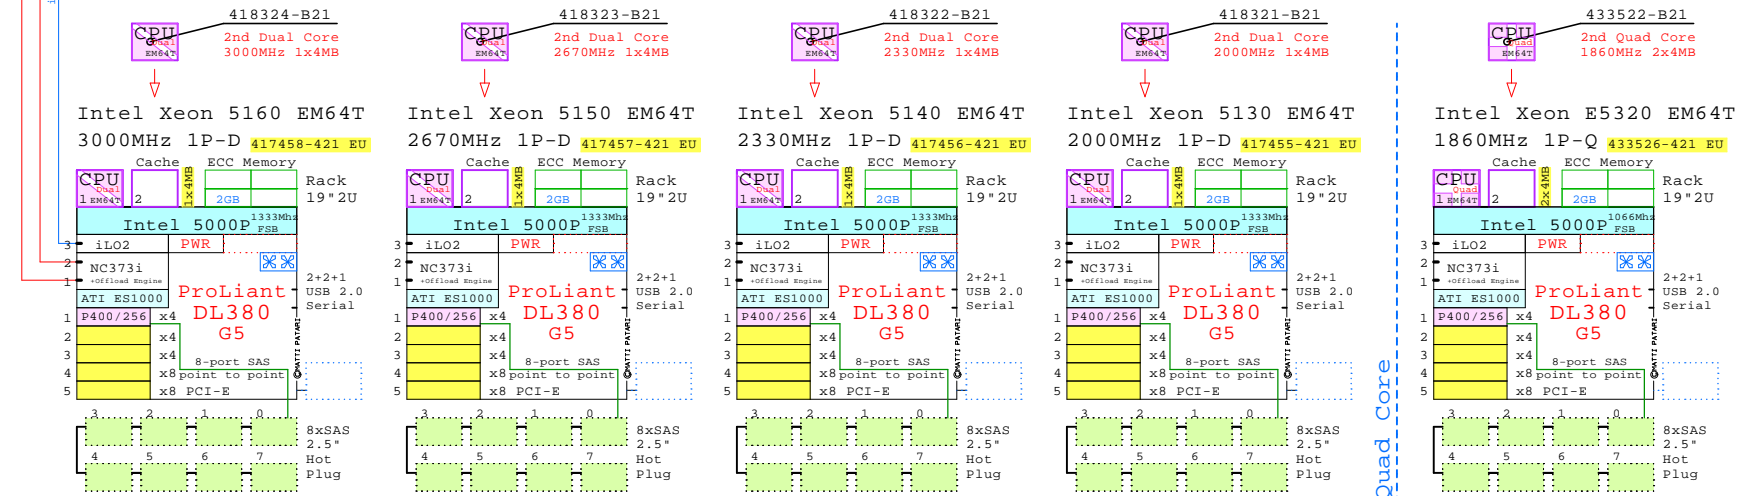

HP ProLiant DL380 G5 Base Systems, Dual/Quad Core

Base Systems, 1P Dual Core or 1P Quad core

Internal Options:

- **418324-B21**
  CPU 2nd Dual Core
  3000MHz 1x4MB
- **397409-B21**
  1GB
- **397411-B21**
  2GB
- **397413-B21**
  4GB
- **397415-B21**
  8GB
- **399771-B21**
  G5 2nd power
- **375859-B21**
  36GB 10k SAS
- **375861-B21**
  72GB 10k SAS
- **431958-B21**
  146GB 10k SAS
- **331903-B21**
  DVD-ROM

- **367047-B21**
  NC320T 1000T
  PCI-E Gigabit
- **414126-B21**
  NC510F One Port
  PCI-E 10-Gigabit
- **A8003A**
  FIBChan PCI-E HBA
  2ch 4Gb FC2242SR
- **410570-B21**
  PCI-E/PCI-X
  Riser cage for
  PCI-X HBAs
- **273915-B21**
  Smart Array PCI-X
  6402/128 2-Ch
- **257894-006**
  Myrinet XP-Fibre
  M3F-PCI-X-2