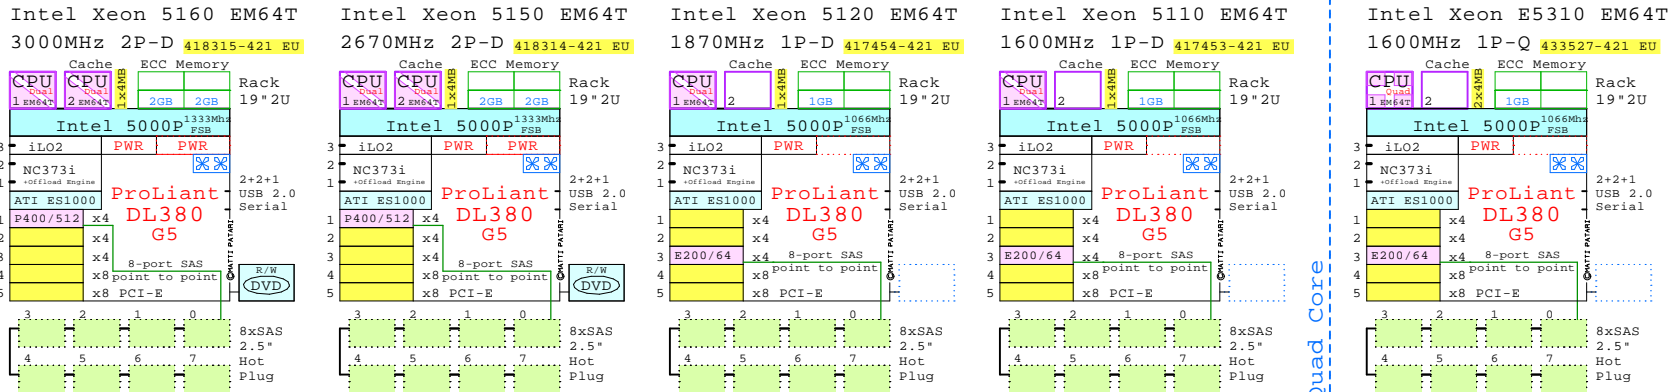

Entry Systems, 1P Dual Core or Quad Core

High Performance Systems, 2P Dual Core

<http://www.LinuxHPC.org>
<http://www.WinHPC.org>

Golden Eggs home:
<http://goldeneggs.spyderbyte.com/>

For more detailed configuring, please consult the latest HP QuickSpecs.
Detailed configurations are serviced also at: <http://www.VisioCafe.com>
Painted with Golden Eggs Software: 28-Dec-2006
All trademarks in this document are those of their owners.

Link to the most fresh version of this document:
<http://goldeneggs.spyderbyte.com/geggs/GEIDL380G5x.pdf>

Your comments are appreciated.
Matti.Patari@Kolumbus.Fi GE-Painter.

© 2006 Matti Patari, All rights reserved.

GOLDEN EGGS Visuals™ Helsinki	29-Dec-2006	GEIDL380G5a-2
	Matti.Patari@Kolumbus.Fi	

HP ProLiant DL380 G5 Base Systems
GOLDEN EGGS Visuals, Helsinki