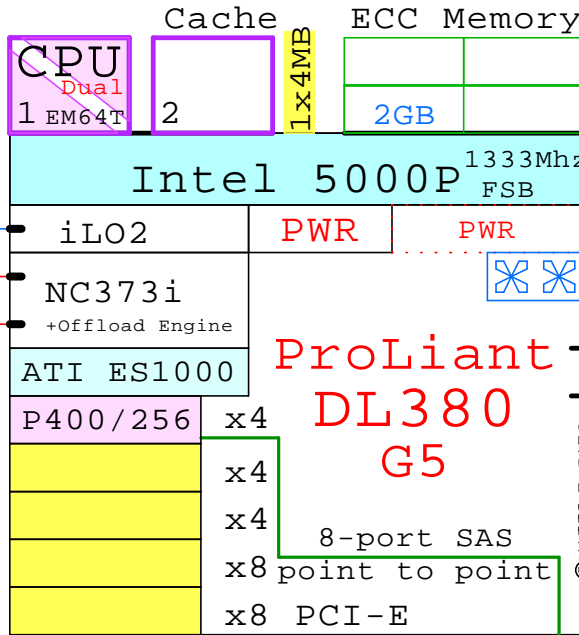

Example Configuration

Intel Xeon 5160 EM64T
3000MHz 1P-D 417458-421 EU

External Two Channel SCSI

Parts list for the example system above

Part Number	Qty	Description
417458-421	1	DL380 G5 1P DC 5160-1x4MB 2GB SAS 2U EM6
331903-B21	1	CD-RW/DVD-ROM Option kit, slimline
375861-B21	8	HP 72GB SAS 10000r hot-plug disk 2.5"
397411-B21	3	BL460c Memory 2GB 2x1GB
399771-B21	1	DL380 G5 second power supply WW
410570-B21	1	Riser cage PCI-E/PCI-X DL380 G5
273915-B21	1	Smart Array 6402/128 Ultra320 2-ch
414126-B21	1	HP NC510F PCI-E 10-Gigabit Server Adapte
418324-B21	1	Xeon DC 5160-1x4MB 3000MHz for DL380G5
302970-B21	1	MSA30 Dual Buss Ultra320 7+7 1"
347708-B21	12	146.8GB 15000r U320 disk 1"

- PCI-E x8 F-S
- PCI-X 133MHz
- PCI-X 133MHz

PCI-E/PCI-X Riser cage
to hook PCI-X HBAs

Gigabit E
Gigabit E
iLO2 Remote Manager

3000MHz Dual/Quad Core

Intel Xeon 5160 EM64T
3000MHz 1P-D 417458-421 EU

Memory Max:
4x8GB=32GB

ProLiant
DL380
G5

Rack
19" 2U
2+2+1
USB 2.0
Serial

Second
Power supply

Example Configuration

Intel Xeon 5160 EM64T
 3000MHz 1P-D 417458-421 EU

Link to the most fresh version of this document:
<http://goldeneggs.spyderbyte.com/geggs/GEIDL380G5x.pdf>