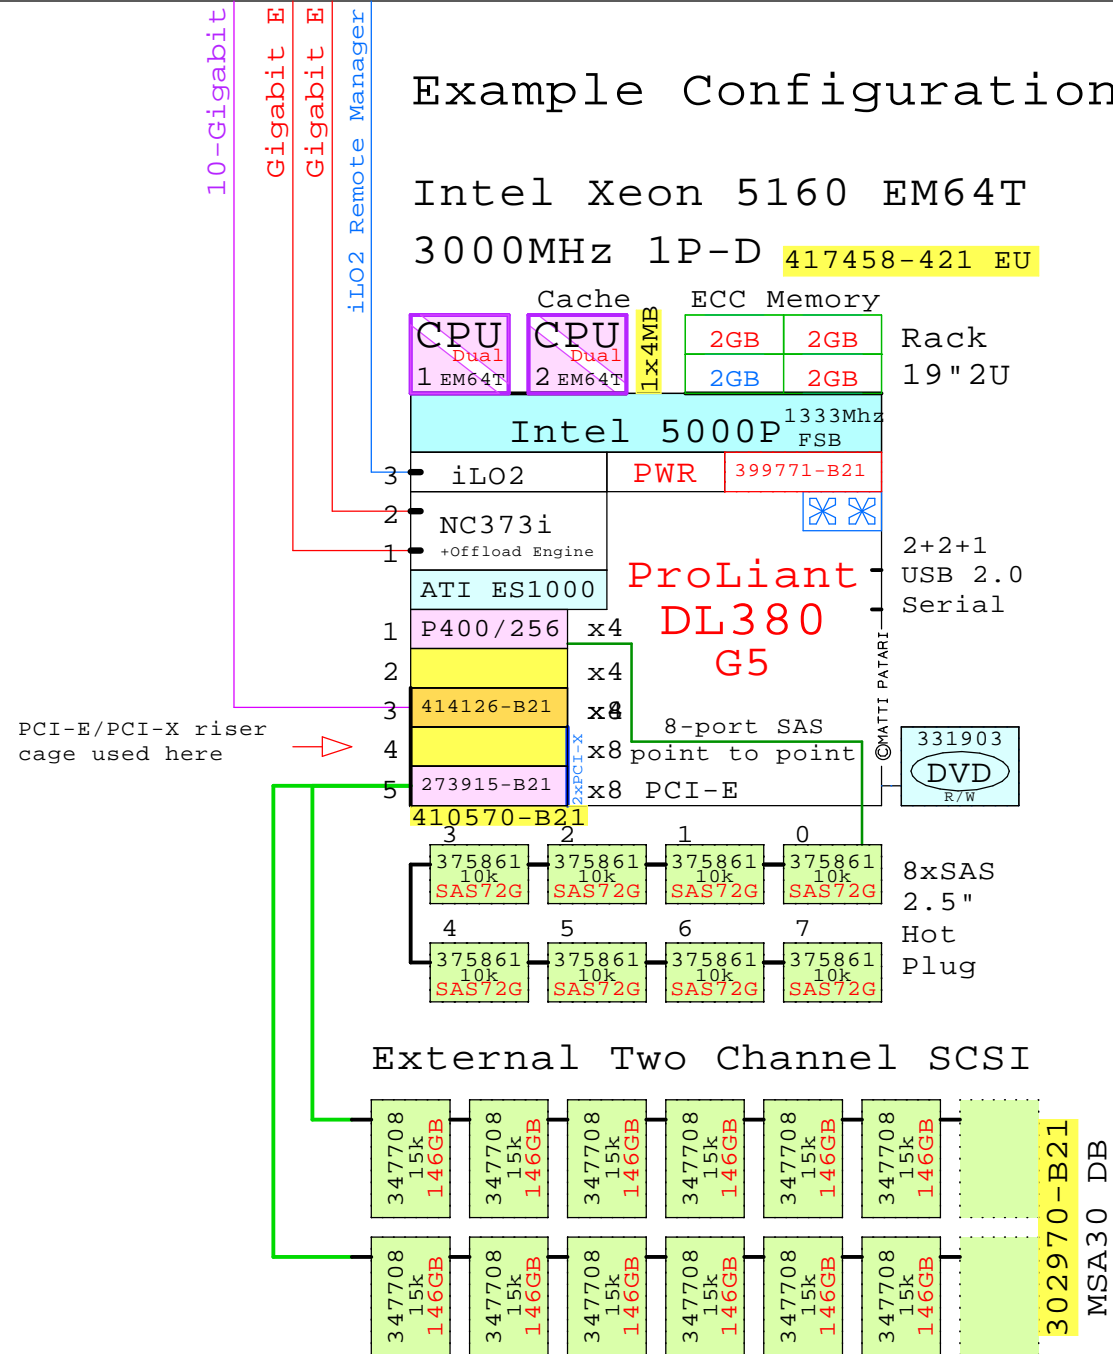

Example Configuration

Intel Xeon 5160 EM64T
3000MHz 1P-D 417458-421 EU

External Two Channel SCSI

Parts list for the example system above

Part Number	Qty	Description
417458-421	1	DL380 G5 1P DC 5160-1x4MB 2GB SAS 2U EM6
331903-B21	1	CD-RW/DVD-ROM Option kit, slimline
375861-B21	8	HP 72GB SAS 10000r hot-plug disk 2.5"
397411-B21	3	BL460c Memory 2GB 2x1GB
399771-B21	1	DL380 G5 second power supply WW
410570-B21	1	Riser cage PCI-E/PCI-X DL380 G5
273915-B21	1	Smart Array 6402/128 Ultra320 2-ch
414126-B21	1	HP NC510F PCI-E 10-Gigabit Server Adapte
418324-B21	1	Xeon DC 5160-1x4MB 3000MHz for DL380G5
302970-B21	1	MSA30 Dual Buss Ultra320 7+7 1"
347708-B21	12	146.8GB 15000r U320 disk 1"

ProLiant
DL380
G5

Rack
19" 2U
2+2+1
USB 2.0
Serial

Second
Power supply

Example Configuration

Intel Xeon 5160 EM64T
 3000MHz 1P-D 417458-421 EU

Link to the most fresh version of this document:
<http://goldeneggs.spyderbyte.com/geggs/GEIDL380G5x.pdf>