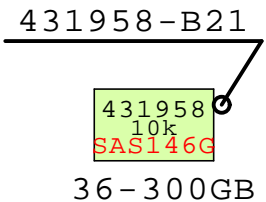

DL380 G5
EM64T

2U

418324-B21

Cache
1x4MB

- -iLO2 RJ-45 10/100
- -2x RJ-45 10/100/1000
- -ATI ES1000 32MB
- -PCI-E x4 1/2Height Lowprof
- -PCI-E x4 1/2Height Lowprof
- -PCI-E x4 Full-size
- -PCI-E x8 Full-size
- -PCI-E x8 Full-size

- -PCI-E x8 F-S
- -PCI-X 133MHz
- -PCI-X 133MHz

PCI-E/PCI-X Riser cage
to hook PCI-X HBAs

Gigabit E
Gigabit E
iLO2 Remote Manager

3000MHz Dual/Quad Core

Intel Xeon 5160 EM64T
3000MHz 1P-D 417458-421 EU

Memory Max:
4x8GB=32GB

ProLiant
DL380
G5

Rack
19" 2U
2+2+1
USB 2.0
Serial

Second
Power supply