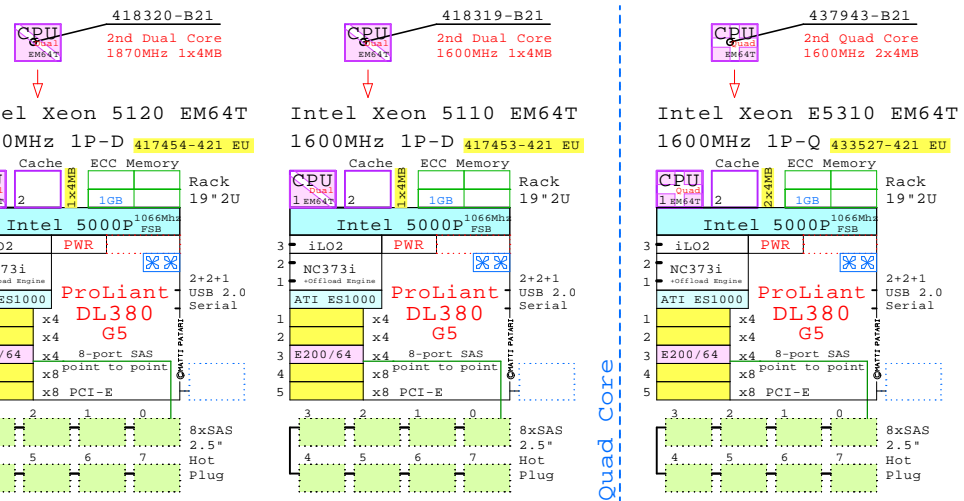

Entry Systems, 1P Dual Core or Quad Core

High Performance Systems, 2P Dual Core

<http://www.LinuxHPC.org>
<http://www.WinHPC.org>

Golden Eggs home:
<http://goldeneggs.spyderbyte.com/>

For more detailed configuring, please consult the latest HP QuickSpecs.
Detailed configurations are serviced also at: <http://www.VisioCafe.com>
Painted with Golden Eggs Software: 28-Dec-2006
All trademarks in this document are those of their owners.

Link to the most fresh version of this document:
<http://goldeneggs.spyderbyte.com/geggs/GEIDL380G5x.pdf>

Your comments are appreciated.
Matti.Patari@Kolumbus.Fi GE-Painter.

© 2006 Matti Patari, All rights reserved.

GOLDEN EGGS Visuals™ Helsinki	29-Dec-2006	GEIDL380G5a-2
	Matti.Patari@Kolumbus.Fi	

HP ProLiant DL380 G5 Base Systems
GOLDEN EGGS Visuals, Helsinki