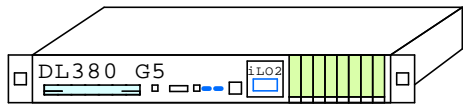

DL380 G5
EM64T

2U

418324-B21

Cache
1x4MB

- -iLO2 RJ-45 10/100
- -2x RJ-45 10/100/1000
- -ATI ES1000 32MB
- -PCI-E x4 1/2Height Lowprof
- -PCI-E x4 1/2Height Lowprof
- -PCI-E x4 Full-size
- -PCI-E x8 Full-size
- -PCI-E x8 Full-size

- -PCI-E x8 F-S
- -PCI-X 133MHz
- -PCI-X 133MHz

PCI-E/PCI-X Riser cage
to hook PCI-X HBAs

Gigabit E
Gigabit E
iLO2 Remote Manager

3000MHz Dual/Quad Core

Intel Xeon 5160 EM64T
3000MHz 1P-D 417458-421 EU

Memory Max:
4x8GB=32GB

ProLiant
DL380
G5

Rack
19" 2U
2+2+1
USB 2.0
Serial

Second
Power supply