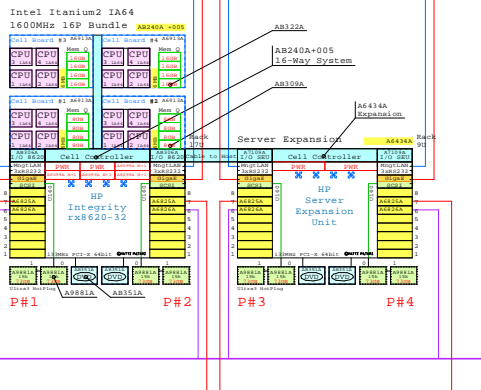

LANs: GigaBit Management

LANs: GigaBit Management

rx8620-32