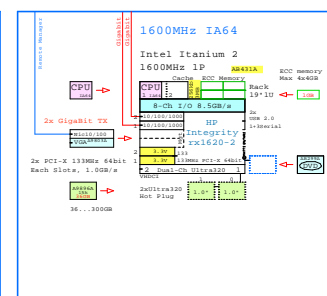

IA64 Integrity Servers rx8620...rx1620

For better reading in details, please print on large paper size.

rx8620-32

rx7620-16

rx4640-8

rx2620-2

rx1620-2

LANs: GigaBit Management

LANs: GigaBit Management

rx8620-32

rx7620-16

rx4640-8

rx2620-2

rx1620-2

Fibre Channel Storage

GigaBit Ethernet IP SAN

rx8620-32 Bill of Material

Part Number	Qty	Description
1	1	AB240A+005 1 HP rx8620-32 16-Way 1600MHz 6MB NO Mem D
1.1	1	A6825A 2 100Base-TX Gigabit copper HP-UX
1.2	2	A6826A 2 PCI-X 2Gb/s 2-ch FibreChan Lin OVMS
1.3	4	A9881A 4 730B 1500R U320 disk rx7620
1.4	8	AB309A 8 Memory HP rx7620 8GB DRAM 4x2GB, quad
1.5	8	AB324A 8 Memory HP rx7620 16GB DRAM 4x4GB, quad
1.6	2	DVD+RW rx7620-16
2	1	A6434A 1 Server Expansion Unit HP rx8620 9U
2.1	2	A6825A 2 100Base-TX Gigabit copper HP-UX
2.2	2	A6826A 2 PCI-X 2Gb/s 2-ch FibreChan Lin OVMS
2.3	4	A7109A 2 Core I/O HP SEU, LAN I/O Ultra3 Console
2.4	4	A9881A 4 730B 1500R U320 disk rx7620
2.5	2	AB351A 2 DVD+RW rx7620-16

rx7620-16

Detailed diagrams for:
-rx1620-2
-rx2620-2
-rx4640-8
are available at:
<http://goldeneggs.spyderbyte.com/>

rx4640-8

rx2620-2

rx1620-2

HP UX 11i
Windows Server 2003
Linux
OpenVMS V8.2

For Golden Eggs:
<http://www.LinuxHPC.org>
<http://www.WinHPC.org>
<http://www.OpenVMS.org>

Date: 18-Jan-2006
GEIntegrity.PDF

© 2005 Matti Patari. All rights reserved.

GOLDEN EGGS 18-Jan-2006 GEIntegrity
Visuals
MATTI

Integrity