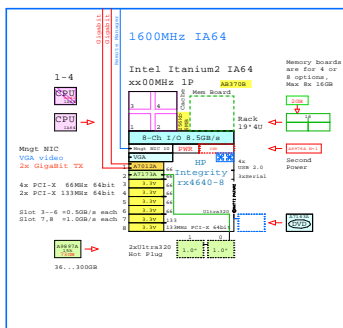

IA64 Integrity Servers rx8620...rx1620

For better reading in details, please print on large paper size.

rx8620-32

rx7620-16

rx4640-8

rx2620-2

rx1620-2