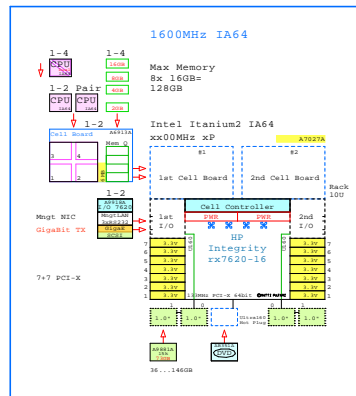

IA64 Integrity Servers rx8620...rx1620

For better reading in details, please print on large paper size.

rx8620-32

rx7620-16

rx4640-8

rx2620-2

rx1620-2