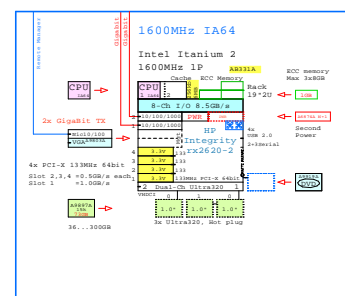

IA64 Integrity Servers rx8620...rx1620

For better reading in details, please print on large paper size.

rx8620-32

rx7620-16

rx4640-8

rx2620-2

rx1620-2

LANs: GigaBit Management

LANs: GigaBit Management

rx8620-32

rx7620-16

rx4640-8

rx2620-2

rx1620-2

Fibre Channel Storage

GigaBit Ethernet IP SAN

rx8620-32 Bill of Material

Part Number	Qty	Description
1	1	AB240A+005 1 HP rx8620-32 16-Way 1600MHz 6MB NO Mem D
1.1	1	A6825A 2 100Base-TX Gigabit copper HP-UX
1.2	2	A6826A 2 PCI-X 2Gb/s 2-ch FibreChan Lin OVMS
1.3	4	A9881A 4 730B 1500R U320 disk rx7620
1.4	8	AB309A 8 Memory HP rx7620 8GB DRAM 4x2GB, quad
1.5	8	AB324A 8 Memory HP rx7620 16GB DRAM 4x4GB, quad
1.6	2	DVD+RW rx7620-16
2	1	A6434A 1 Server Expansion Unit HP rx8620 9U
2.1	2	A6825A 2 100Base-TX Gigabit copper HP-UX
2.2	2	A6826A 2 PCI-X 2Gb/s 2-ch FibreChan Lin OVMS
2.3	4	A7109A 2 Core I/O HP SEU, LAN I/O Ultra3 Console
2.4	4	A9881A 4 730B 1500R U320 disk rx7620
2.5	2	AB351A 2 DVD+RW rx7620-16

rx7620-16

Detailed diagrams for:
-rx1620-2
-rx2620-2
-rx4640-8
are available at:
<http://goldeneggs.spyderbyte.com/>

rx4640-8

rx2620-2

rx1620-2

HP UX 11i
Windows Server 2003
Linux
OpenVMS V8.2

For Golden Eggs:
<http://www.LinuxHPC.org>
<http://www.WinHPC.org>
<http://www.OpenVMS.org>

Date: 18-Jan-2006
GEIntegrity.PDF

© 2005 Matti Patari. All rights reserved.

GOLDEN EGGS 18-Jan-2006 GEIntegrity
Visuals
MATTI

Integrity