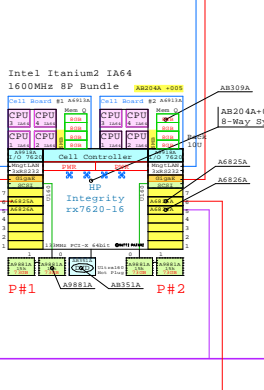

IA64 Integrity Servers rx8620...rx1620

For better reading in details, please print on large paper size.

rx8620-32

rx7620-16

rx4640-8

rx2620-2

rx1620-2

LANs: GigaBit Management

LANs: GigaBit Management

rx8620-32

rx7620-16

rx4640-8

rx2620-2

rx1620-2

Fibre Channel Storage

GigaBit Ethernet IP SAN

rx8620-32 Bill of Material

Part Number	Qty	Description
1	1	AB240A+005 1 HP rx8620-32 16-Way 1600MHz 6MB NO Mem D
1.1	1	A6825A 2 100Base-TX Gigabit copper HP-UX
1.2	2	A6826A 2 PCI-X 2Gb/s 2-ch FibreChan Lin OVMS
1.3	4	A9881A 4 730B 1500R U320 disk rx7620
1.4	8	AB309A 8 Memory HP rx7620 8GB DRAM 4x2GB, quad
1.5	8	AB324A 8 Memory HP rx7620 16GB DRAM 4x4GB, quad
1.6	2	DVD+RW rx7620-16
2	1	A6434A 1 Server Expansion Unit HP rx8620 9U
2.1	2	A6825A 2 100Base-TX Gigabit copper HP-UX
2.2	2	A6826A 2 PCI-X 2Gb/s 2-ch FibreChan Lin OVMS
2.3	4	A7109A 2 Core I/O HP SEU, LAN I/O Ultra3 Console
2.4	4	A9881A 4 730B 1500R U320 disk rx7620
2.5	2	AB351A 2 DVD+RW rx7620-16

rx7620-16

Detailed diagrams for:
-rx1620-2
-rx2620-2
-rx4640-8
are available at:
<http://goldeneggs.spyderbyte.com/>

rx4640-8

rx2620-2

rx1620-2

HP UX 11i
Windows Server 2003
Linux
OpenVMS V8.2

For Golden Eggs:
<http://www.LinuxHPC.org>
<http://www.WinHPC.org>
<http://www.OpenVMS.org>

Date: 18-Jan-2006
GEIntegrity.PDF

© 2005 Matti Patari. All rights reserved.

GOLDEN EGGS 18-Jan-2006 GEIntegrity
Visuals
MATTI

Integrity