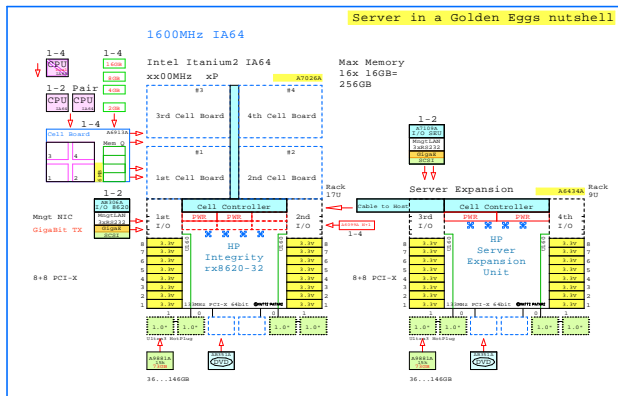

IA64 Integrity Servers rx8620...rx1620

For better reading in details, please print on large paper size.

rx8620-32

rx7620-16

rx4640-8

rx2620-2

rx1620-2