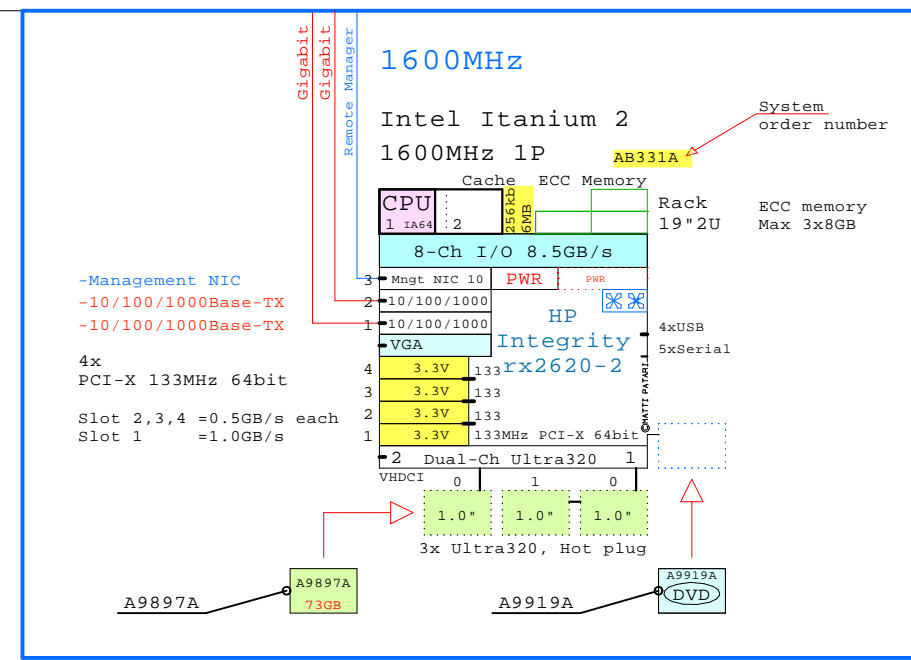

Intel Itanium 2
1600MHz 1P