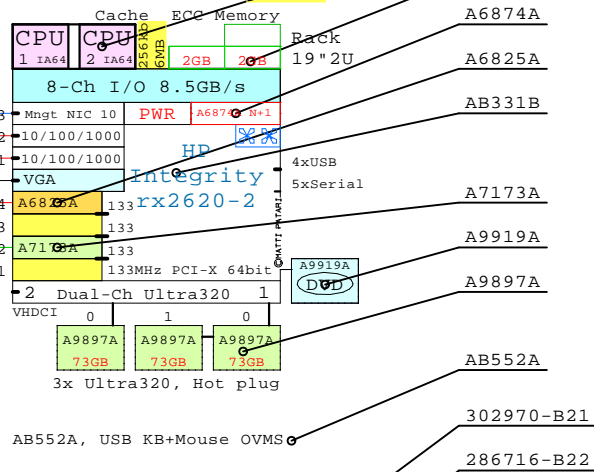

Intel Itanium 2
1600MHz 1P