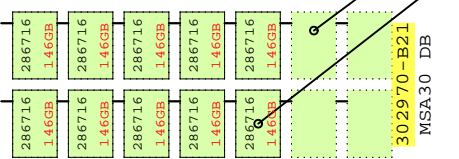

External Two Channel SCSI

- **A6825A** → A6825A
  1000Base-TX HP-UX OVMS
  Gigabit copper
- **A7061A** → A7061A
  1000Base-TX Win Lin
  Gigabit copper
- **A5506A** → A5506A
  4-port 100Based-TX
  HP-UX, Lin
- **A5506B** → A5506B
  4-port 100Based-TX
  HP-UX, Lin, OVMS
- **A7173A** → A7173A
  Two Port HP-UX OVMS
  Ultra320 SCSI
- **A6829A** → A6829A
  Two Port HP-UX
  Ultra160 SCSI
- **A6826A** → A6826A
  FibreChannel OVMS Lin
  2-ch PCI-X 2Gb/s
- **A6795A** → A6795A
  FibreChannel HP-UX
  PCI 2Gb/s

Parts list for the example system above

	Part Number	Qty	Description
	AB331A	1	HP rx2620 1P 1600MHz-6MB 0GB
1.1	A6825A	1	1000Base-TX Gigabit copper HP-UX
1.2	A6874A	1	2nd Power supply rx2600
1.3	A7173A	1	Dual-port Ultra320 SCSI OpenVMS
1.4	A9897A	3	73GB 15000r U320 disk rx2600
1.5	A9919A	1	DVD-ROM rx2600
1.6	AB334A	1	1.6GHz-6MB Itanium2 Processor rx2620
1.7	AB396A	2	Memory HP rx2620 2GB DDR 4x512MB
2	302970-B21	1	MSA30 Dual Buss Ultra320 7+7 1"
2.1	286716-B22	10	146.8GB 10000r U320 disk 1"
3	P9021Y	1	18.1 inch LCD flat panel display
4	AB552A	1	USB keyboard and USB scroll mouse OVMS

HP UX 11i version 2
Windows Server 2003 EE
Linux
OpenVMS V8.2

For Golden Eggs:
<http://www.LinuxHPC.org>

When this diagram has supported you on
planning process, please let me know.
Matti.Patari@Kolumbus.fi GE-Architect.

© 2005 Matti Patari, All rights reserved.

GOLDEN EGGS Visuals™ Helsinki	07-Apr-2005	GEJrx2620a
	Matti.Patari@Kolumbus.fi	

HP Integrity rx2620-2 1600MHz 64
GOLDEN EGGS Visuals, Helsinki

For more detailed configuring, please consult the latest HP QuickSpecs.
Painted with Golden Eggs Software: 07-Apr-2005
All trademarks in this document are those of their owners.