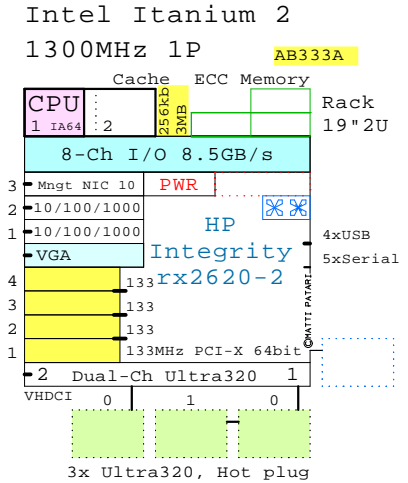

Internal Options:

- 1GB AB395A
- 2GB AB396A
- 4GB AB397A
- 8GB AB228A
- PC2100 DDR
  4x DIMMs each
- A6874A N+1
  2nd Power
- A9897A 1.0" A9897A
  73GB 15k U320
- A9898A 1.0" A9898A
  146GB 10k U320
- AD048A 1.0" AD048A
  300GB 10k U320
- A9919A
  DVD-ROM
- A6825A
  1000Base-TX HP-UX OVMS
  Gigabit copper
- A7061A
  1000Base-TX Win Lin
  Gigabit copper
- A5506A
  4-port 100Based-TX
  HP-UX, Lin
- A5506B
  4-port 100Based-TX
  HP-UX, Lin, OVMS
- A7173A
  Two Port HP-UX OVMS
  Ultra320 SCSI
- A6829A
  Two Port HP-UX
  Ultra160 SCSI
- A6826A
  FibreChannel OVMS Lin
  2-Ch PCI-X 2Gb/s
- A6795A
  FibreChannel HP-UX
  PCI 2Gb/s

Gigabit
Gigabit
Remote Manager

Rack and pedestal mounting options

- 1 A6939B Field rack kit for 19" wide cabinet
- 1 A6939AZ Factory integration of system in cabinet
- 1 A6940B Pedestal server mounting kit

OpenVMS Operating System

- 2 BA397AC HP VMS I64 EOE PPL LTU Max4 Sockt w/Sys
- 1 BA322AA #AJR HP VMS I64 FOE DVD Media
- 1 BA348AC HP C for VMS I64 Concurrent LTU
- 1 BA348AA HP C for VMS I64 Media
- 1 BA349AC HP C++ for VMS I64 Concurrent LTU
- 1 BA349AA HP C++ for VMS I64 Media
- 1 BA368AC HP Fortran for VMS I64 Concurrent LTU
- 1 BA368AA HP Fortran for VMS I64 Media
- 1 BA360AA HP Disk File Opt VMS I64 Media
- 2 BA360AC HP Disk File Opt VMS I64 PPL LTU
- 1 BA421AA HP Volume Shadowing VMS I64 Media
- 2 BA413AC HP Volume Shadowing VMS I64 PPL LTU

For Golden Eggs:
<http://www.LinuxHPC.org>

When this diagram has supported you on planning process, please let me know.
Matti.Patari@Kolumbus.fi GE-Architect.

© 2005 Matti Patari, All rights reserved.

Page2

GOLDEN EGGS Visuals™ Helsinki	07-Apr-2005	GEJrx2620a-2
	Matti.Patari@Kolumbus.fi	

HP Integrity rx2620 Base Systems
GOLDEN EGGS Visuals, Helsinki

For more detailed configuring, please consult the latest HP QuickSpecs.
Painted with Golden Eggs Software: 07-Apr-2005
All trademarks in this document are those of their owners.

rx2620-2 2P