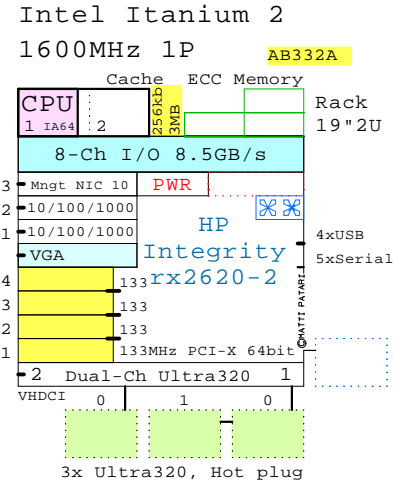

Internal Options:

- 1GB AB395A
- 2GB AB396A
- 4GB AB397A
- 8GB AB228A
- PC2100 DDR
  4x DIMMs each
- A6874A N+1
  2nd Power
- A9897A 1.0" A9897A
  73GB 15k U320
- A9898A 1.0" A9898A
  146GB 10k U320
- AD048A 1.0" AD048A
  300GB 10k U320
- A9919A
  DVD-ROM
- A6825A
  1000Base-TX HP-UX OVMS
  Gigabit copper
- A7061A
  1000Base-TX Win Lin
  Gigabit copper
- A5506A
  4-port 100Based-TX
  HP-UX, Lin
- A5506B
  4-port 100Based-TX
  HP-UX, Lin, OVMS
- A7173A
  Two Port HP-UX OVMS
  Ultra320 SCSI
- A6829A
  Two Port HP-UX
  Ultra160 SCSI
- A6826A
  FibreChannel OVMS Lin
  2-Ch PCI-X 2Gb/s
- A6795A
  FibreChannel HP-UX
  PCI 2Gb/s

Gigabit
Gigabit
Remote Manager

Rack and pedestal mounting options

- 1 A6939B Field rack kit for 19" wide cabinet
- 1 A6939AZ Factory integration of system in cabinet
- 1 A6940B Pedestal server mounting kit

OpenVMS Operating System

- 2 BA397AC HP VMS I64 EOE PPL LTU Max4 Sockt w/Sys
- 1 BA322AA #AJR HP VMS I64 FOE DVD Media
- 1 BA348AC HP C for VMS I64 Concurrent LTU
- 1 BA348AA HP C for VMS I64 Media
- 1 BA349AC HP C++ for VMS I64 Concurrent LTU
- 1 BA349AA HP C++ for VMS I64 Media
- 1 BA368AC HP Fortran for VMS I64 Concurrent LTU
- 1 BA368AA HP Fortran for VMS I64 Media
- 1 BA360AA HP Disk File Opt VMS I64 Media
- 2 BA360AC HP Disk File Opt VMS I64 PPL LTU
- 1 BA421AA HP Volume Shadowing VMS I64 Media
- 2 BA413AC HP Volume Shadowing VMS I64 PPL LTU

For Golden Eggs:
<http://www.LinuxHPC.org>

When this diagram has supported you on planning process, please let me know.
Matti.Patari@Kolumbus.fi GE-Architect.

© 2005 Matti Patari, All rights reserved.

Page2

GOLDEN EGGS Visuals™ Helsinki	07-Apr-2005	GEJrx2620a-2
	Matti.Patari@Kolumbus.fi	

HP Integrity rx2620 Base Systems
GOLDEN EGGS Visuals, Helsinki

For more detailed configuring, please consult the latest HP QuickSpecs.
Painted with Golden Eggs Software: 07-Apr-2005
All trademarks in this document are those of their owners.

rx2620-2 2P