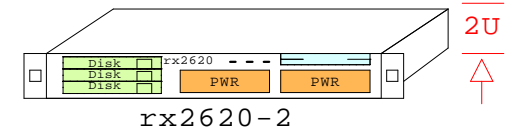

External Two Channel SCSI

- **A6825A** → A6825A
  1000Base-TX HP-UX OVMS
  Gigabit copper
- **A7061A** → A7061A
  1000Base-TX Win Lin
  Gigabit copper
- **A5506A** → A5506A
  4-port 100Based-TX
  HP-UX, Lin
- **A5506B** → A5506B
  4-port 100Based-TX
  HP-UX, Lin, OVMS
- **A7173A** → A7173A
  Two Port HP-UX OVMS
  Ultra320 SCSI
- **A6829A** → A6829A
  Two Port HP-UX
  Ultra160 SCSI
- **A6826A** → A6826A
  FibreChannel OVMS Lin
  2-ch PCI-X 2Gb/s
- **A6795A** → A6795A
  FibreChannel HP-UX
  PCI 2Gb/s

Parts list for the example system above

	Part Number	Qty	Description
	AB331A	1	HP rx2620 1P 1600MHz-6MB 0GB
1.1	A6825A	1	1000Base-TX Gigabit copper HP-UX
1.2	A6874A	1	2nd Power supply rx2600
1.3	A7173A	1	Dual-port Ultra320 SCSI OpenVMS
1.4	A9897A	3	73GB 15000r U320 disk rx2600
1.5	A9919A	1	DVD-ROM rx2600
1.6	AB334A	1	1.6GHz-6MB Itanium2 Processor rx2620
1.7	AB396A	2	Memory HP rx2620 2GB DDR 4x512MB
2	302970-B21	1	MSA30 Dual Buss Ultra320 7+7 1"
2.1	286716-B22	10	146.8GB 10000r U320 disk 1"
3	P9021Y	1	18.1 inch LCD flat panel display
4	AB552A	1	USB keyboard and USB scroll mouse OVMS

HP UX 11i version 2
Windows Server 2003 EE
Linux
OpenVMS V8.2

For Golden Eggs:
<http://www.LinuxHPC.org>

When this diagram has supported you on
planning process, please let me know.
Matti.Patari@Kolumbus.fi GE-Architect.

© 2005 Matti Patari, All rights reserved.

GOLDEN EGGS Visuals™ Helsinki	07-Apr-2005	GEJrx2620a
	Matti.Patari@Kolumbus.fi	

HP Integrity rx2620-2 1600MHz 64
GOLDEN EGGS Visuals, Helsinki

For more detailed configuring, please consult the latest HP QuickSpecs.
Painted with Golden Eggs Software: 07-Apr-2005
All trademarks in this document are those of their owners.