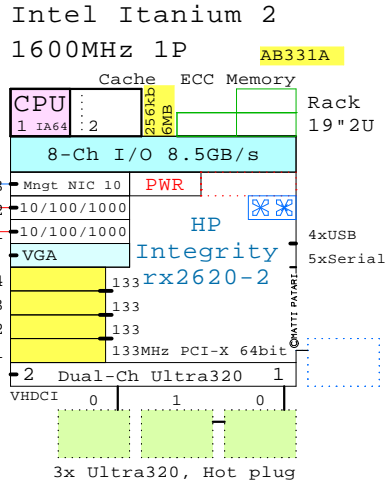

Internal Options:

- 1GB AB395A
- 2GB AB396A
- 4GB AB397A
- 8GB AB228A
- PC2100 DDR
  4x DIMMs each
- A6874A N+1
  2nd Power
- A9897A 1.0" A9897A
  73GB 15k U320
- A9898A 1.0" A9898A
  146GB 10k U320
- AD048A 1.0" AD048A
  300GB 10k U320
- A9919A
  DVD-ROM
- A6825A
  1000Base-TX HP-UX OVMS
  Gigabit copper
- A7061A
  1000Base-TX Win Lin
  Gigabit copper
- A5506A
  4-port 100Based-TX
  HP-UX, Lin
- A5506B
  4-port 100Based-TX
  HP-UX, Lin, OVMS
- A7173A
  Two Port HP-UX OVMS
  Ultra320 SCSI
- A6829A
  Two Port HP-UX
  Ultra160 SCSI
- A6826A
  FibreChannel OVMS Lin
  2-Ch PCI-X 2Gb/s
- A6795A
  FibreChannel HP-UX
  PCI 2Gb/s

Gigabit
Gigabit
Remote Manager

Rack and pedestal mounting options

- 1 A6939B Field rack kit for 19" wide cabinet
- 1 A6939AZ Factory integration of system in cabinet
- 1 A6940B Pedestal server mounting kit

OpenVMS Operating System

- 2 BA397AC HP VMS I64 EOE PPL LTU Max4 Sockt w/Sys
- 1 BA322AA #AJR HP VMS I64 FOE DVD Media
- 1 BA348AC HP C for VMS I64 Concurrent LTU
- 1 BA348AA HP C for VMS I64 Media
- 1 BA349AC HP C++ for VMS I64 Concurrent LTU
- 1 BA349AA HP C++ for VMS I64 Media
- 1 BA368AC HP Fortran for VMS I64 Concurrent LTU
- 1 BA368AA HP Fortran for VMS I64 Media
- 1 BA360AA HP Disk File Opt VMS I64 Media
- 2 BA360AC HP Disk File Opt VMS I64 PPL LTU
- 1 BA421AA HP Volume Shadowing VMS I64 Media
- 2 BA413AC HP Volume Shadowing VMS I64 PPL LTU

For Golden Eggs:
<http://www.LinuxHPC.org>

When this diagram has supported you on planning process, please let me know.
Matti.Patari@Kolumbus.fi GE-Architect.

© 2005 Matti Patari, All rights reserved.

Page2

GOLDEN EGGS Visuals™ Helsinki	07-Apr-2005	GEJrx2620a-2
	Matti.Patari@Kolumbus.fi	

HP Integrity rx2620 Base Systems
GOLDEN EGGS Visuals, Helsinki

For more detailed configuring, please consult the latest HP QuickSpecs.
Painted with Golden Eggs Software: 07-Apr-2005
All trademarks in this document are those of their owners.

rx2620-2 2P