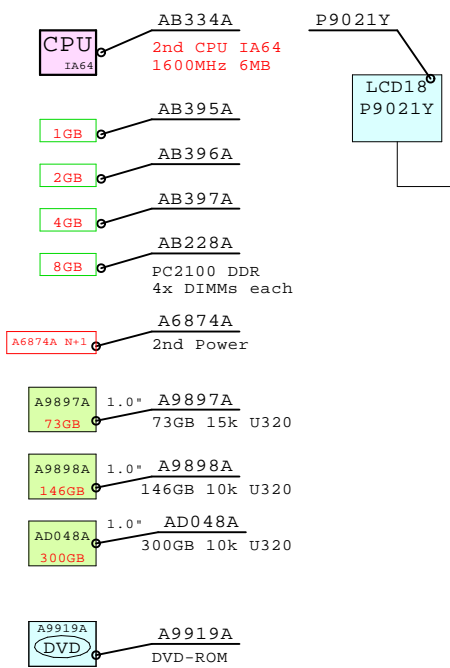

Internal Options: