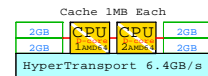

Dual Core

AMD64 4-Way
Dedicated memory/CPU,
100% access rate

Each memory option = two sims

When this diagram has supported your planning process, please let me know. Your comments are appreciated. Matti.Patari@Kolumbus.Fi GE-Architect.

When you need a customized PDF diagram from this template, please let me know. Your "wish list" please. :)

© 2005 Matti Patari, All rights reserved.