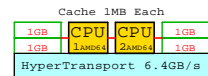

## Single Core

AMD64 2-Way  
Dedicated memory/CPU,  
100% access rate

Each memory option = two sims