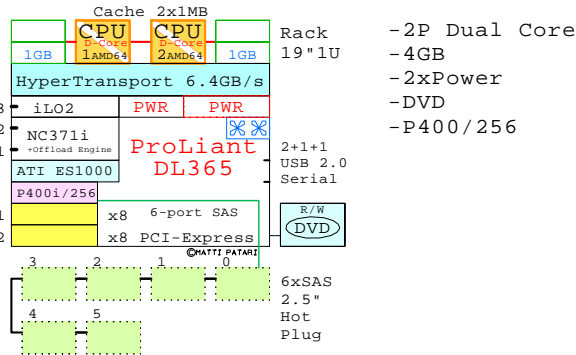

High Performance Systems, 2P

AMD64 Opteron 2218
2600MHz 2P-D 411361-421 EU

Base systems on this page

Part Number	Qty	Description
411358-421	1	DL365 1P DC 2210 1.8GH 1GB AMD64 SAS 1U
411359-421	1	DL365 1P DC 2214 HE 2.2GH 1GB AMD64 SAS
411360-421	1	DL365 1P DC 2218 2.6GH 1GB AMD64 SAS 1U
411361-421	1	DL365 2P DC 2218 2.6GH 2GB AMD64 SAS 1U

<http://www.LinuxHPC.org>
<http://www.WinHPC.org>

Golden Eggs home:
<http://goldeneggs.spyderbyte.com/>

Your comments are appreciated.
Matti.Patari@Kolumbus.Fi Mr.GoldenEggs

© 2006 Matti Patari, All rights reserved.

GOLDEN EGGS Visuals™ Helsinki	01-Mar-2007	GEODL365a-2 Matti.Patari@Kolumbus.Fi

Link to the most fresh version of this document:
<http://goldeneggs.spyderbyte.com/geggs/GEODL365x.pdf>

For more detailed configuring, please consult the latest HP QuickSpecs.
Detailed configurations are serviced also at: <http://www.VisioCafe.com>
Painted with Golden Eggs Software: 21-Feb-2007
All trademarks in this document are those of their owners.