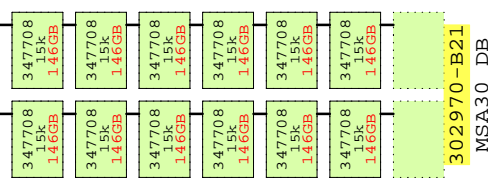

External Two Channel SCSI

Parts list for the example DL365 system above

Part Number	Qty	Description
1	411360-421	1 DL365 1P DC 2218 2.6GH 1GB AMD64 SAS 1U
1.1	331903-B21	1 CD-RW/DVD-ROM Option kit, slimline
1.2	399542-B21	1 DL360 G5 second power supply
1.3	405154-B21	1 Riser cage 1xPCI-E/PCI-X DL360 G5
1.3.1	273915-B21	1 Smart Array 6402/128 Ultra320 2-chan
1.4	408850-B21	3 1GB PC2-5300 DDR2 kit 2x512MB DL385G2
1.5	411362-B21	1 Opteron DC 2218-2MB 2600MHz for DL365
1.6	414126-B21	1 HP NC510F PCI-E 10-Gigabit Server Adapte
1.7	431935-B21	6 HP 72GB SAS 15000r hot-plug disk 2.5"
2	302970-B21	1 MSA30 Dual Buss Ultra320 7+7 1"
2.1	347708-B21	12 146.8GB 15000r U320 disk 1"

Link to the most fresh version of this document:
<http://goldeneggs.spyderbyte.com/geggs/GEODL365x.pdf>

For more detailed configuring, please consult the latest HP QuickSpecs.
Detailed configurations are serviced also at: <http://www.VisioCafe.com>
Painted with Golden Eggs Software: 21-Feb-2007
All trademarks in this document are those of their owners.