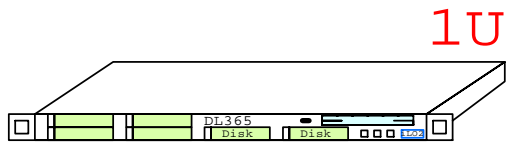

DL365
AMD64

411362-B21

Cache
2x1MB

-iLO2 RJ-45 10/100

-2x RJ-45 10/100/1000

-ATI ES1000 32MB

-PCI-Express x8 Low-profile 1

-PCI-Express x8 Full-size 2

-PCI-X 133MHz

PCI-E/PCI-X Riser seat
to hook a PCI-X HBA

Gigabit E

Gigabit E

iLO2 Remote Manager

2600MHz Dual Core

AMD64 Opteron 2218

2600MHz 1P-D 411360-421 EU

Memory Max:
4x8GB=32GB