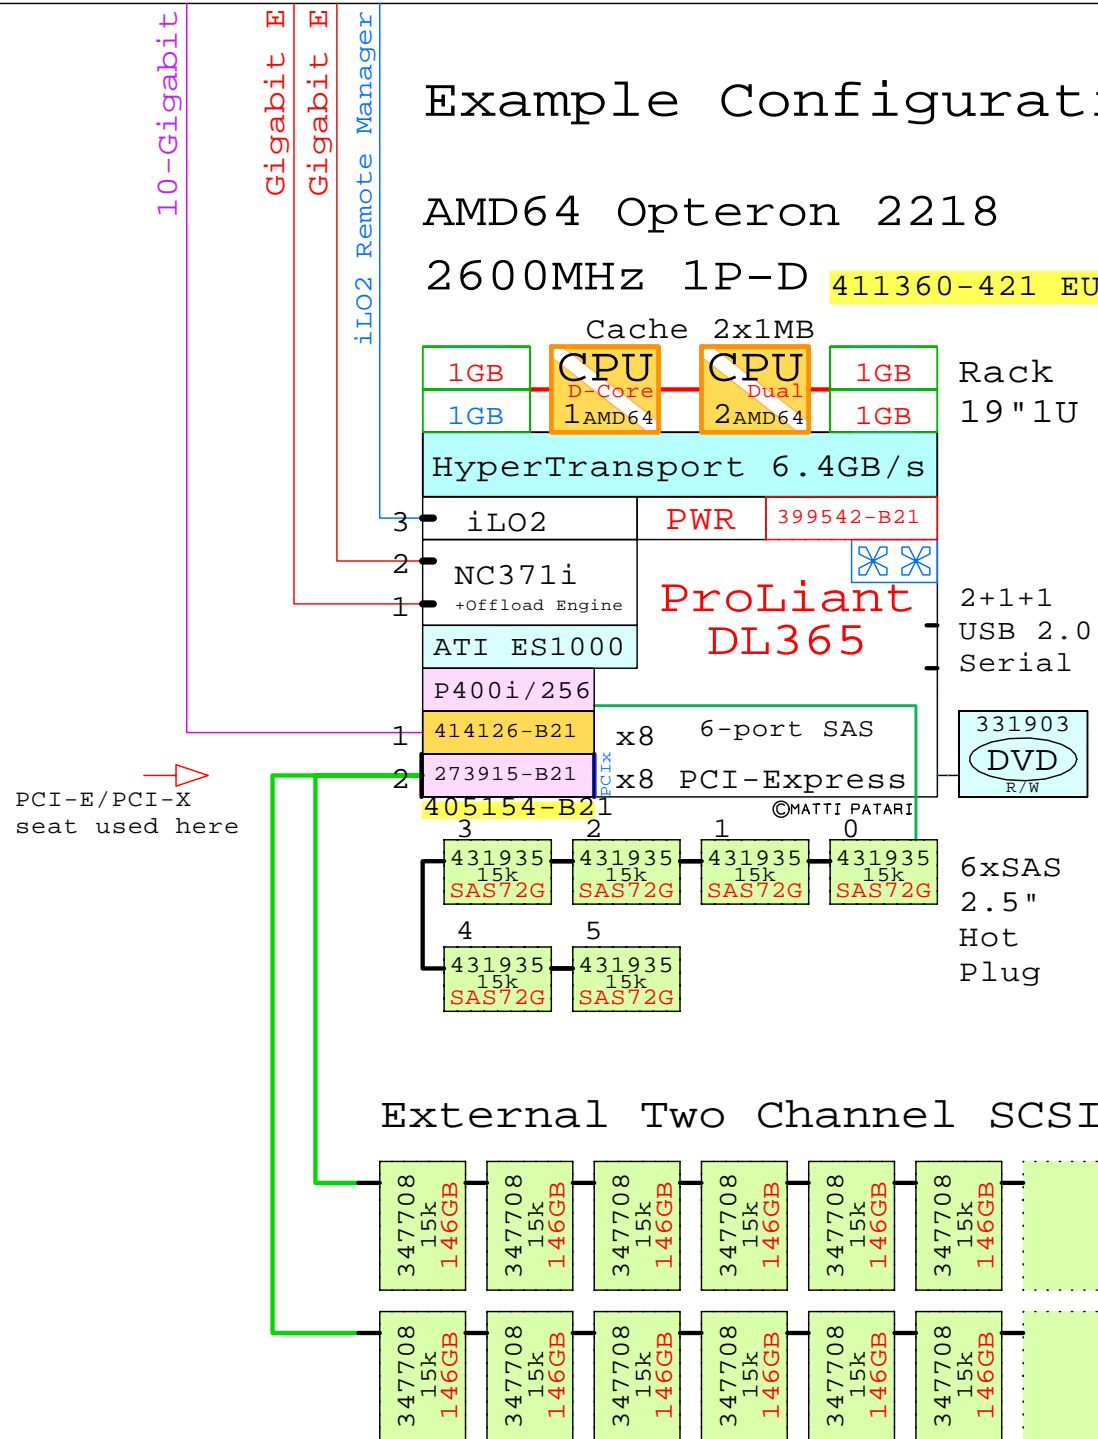

431958-B21

36-300GB

Golden Eggs home:

<http://goldeneggs.spyderbyte.com/>

Example Configuration

AMD64 Opteron 2218

2600MHz 1P-D 411360-421 EU

Link to the most fresh version of this document:
<http://goldeneggs.spyderbyte.com/geggs/GEODL365x.pdf>