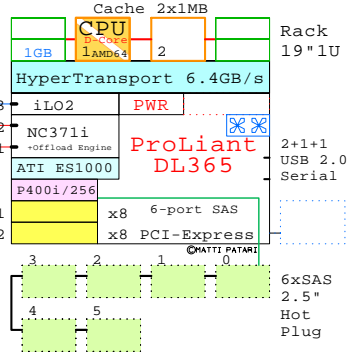

HP ProLiant DL365 Base Systems, Dual Core Opteron

Base Systems, 1P

Entry Systems, 1P

Internal Options:

- **CPU** 411362-B21
  2nd Dual Core
  2600MHz 2x1MB
- **1GB** 408850-B21
- **2GB** 408851-B21
- **4GB** 408853-B21
- **8GB** 408854-B21
- 399542-B21
  G5 2nd power
- 431933-B21
  36GB 15k SAS
- 431935-B21
  72GB 15k SAS
- 431958-B21
  146GB 10k SAS
- 331903-B21
  DVD-ROM
- 367047-B21
  NC320T 1000T
  PCI-E Gigabit
- 414126-B21
  NC510F One Port
  PCI-E 10-Gigabit
- A8003A
  FibChan PCI-E HBA
  2ch 4Gb FC2242SR
- 405154-B21
  PCI-E/PCI-X
  Riser seat for
  a PCI-X HBA
- 273915-B21
  Smart Array PCI-X
  6402/128 2-Ch
- 257894-006
  Myrinet XP-Fibre
  M3F-PCIXD-2

Gigabit E
Gigabit E
iLO2 Remote Manager

AMD64 Opteron 2218
2600MHz 1P-D 411360-421 EU