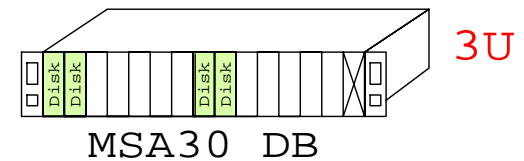

431958-B21

36-300GB

Golden Eggs home:

<http://goldeneggs.spyderbyte.com/>

Example Configuration

AMD64 Opteron 2218

2600MHz 1P-D 411360-421 EU

Link to the most fresh version of this document:
<http://goldeneggs.spyderbyte.com/geggs/GEODL365x.pdf>