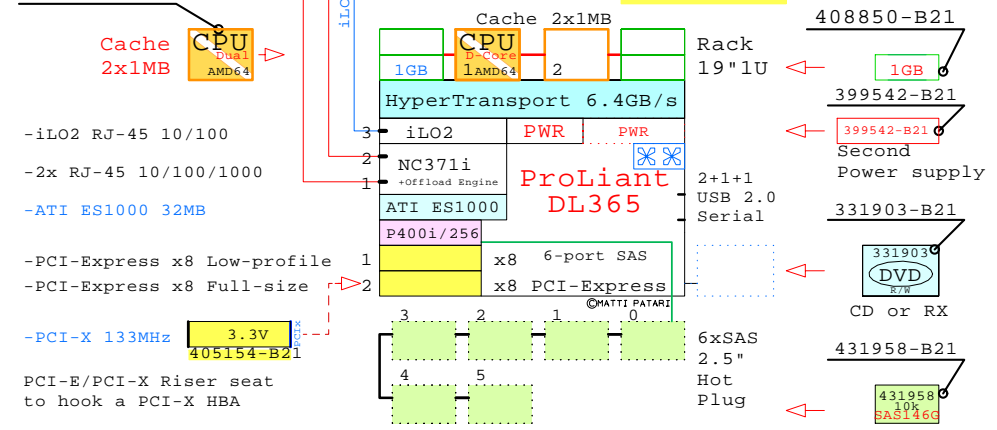

2600MHz Dual Core

AMD64 Opteron 2218

2600MHz 1P-D 411360-421 EU

More DL365 systems are serviced on page 2.

- MS Windows Server 2003
- Novell NetWare
- LINUX: Red Hat, SuSE
- SCO UnixWare, OpenServer
- VMware Virtualization Software
- Solaris 10 32/64-bit

<http://www.LinuxHPC.org>
<http://www.WinHPC.org>

Golden Eggs home:
<http://goldeneggs.spyderbyte.com/>

Your comments are appreciated.
Matti.Patari@Kolumbus.Fi Mr.GoldenEggs

©2006 Matti Patari, All rights reserved.

GOLDEN EGGS Visuals™ Helsinki	01-Mar-2007	GEODL365a
	Matti.Patari@Kolumbus.Fi