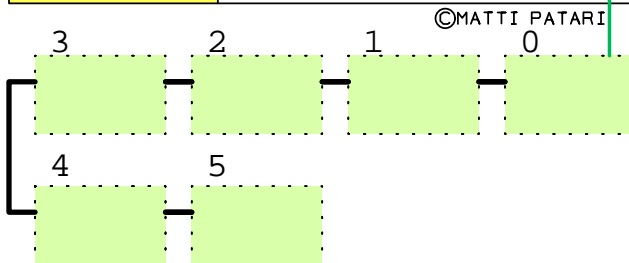

Golden Eggs home:

<http://goldeneggs.spyderbyte.com/>