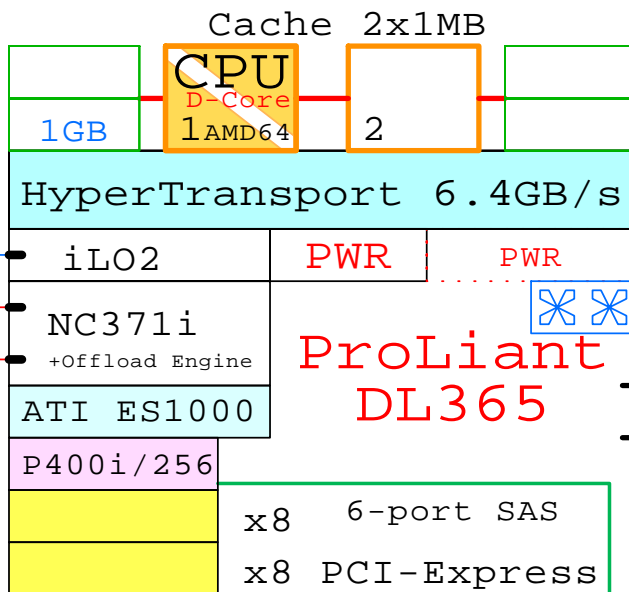

Rack
19" 1U

408850-B21

399542-B21

399542-B21
Second
Power supply

331903-B21

CD or RX

431958-B21

36-300GB