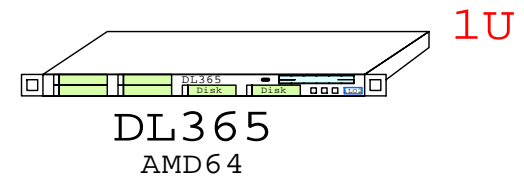

Example Configuration

AMD64 Opteron 2218

2600MHz 1P-D 411360-421 EU

Link to the most fresh version of this document:
<http://goldeneggs.spyderbyte.com/geggs/GEODL365x.pdf>