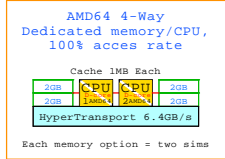

SAS Based

SAS Based

SAS Disks

- 393998-B21** For SAS
- 375859 36GB** 375859-B21 36GB 10k SAS
- 375861 72GB** 375861-B21 72GB 10k SAS

Single Core

Dual Core

For Golden Eggs:
<http://www.LinuxHPC.org>

When this diagram has supported your planning process, please let me know. Your comments are appreciated.
 Matti.Patari@Kolumbus.Fi GE-Architect.