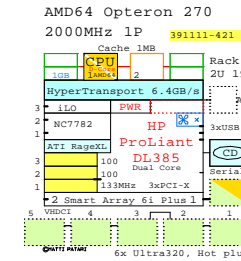

2200MHz L2 1MB

2000MHz L2 1MB

1800MHz L2 1MB

SCSI Based

SCSI Based

Internal Options:

- CPU** 399087-B21 2nd CPU AMD64 254 2800MHz 1MB S-core
- 1GB** 376638-B21 PCI3200 DDR SDRAM
- 2GB** 376639-B21
- 4GB** 379300-B21
- 155193-B21** 2nd power
- 293048-B21** 2nd Fan kit
- 346914-B21 61 BBWC** BB for RAID WC