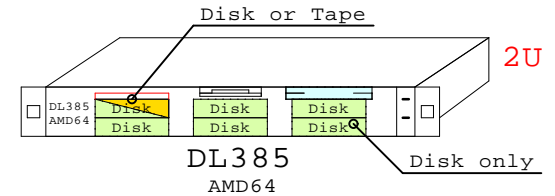

- MS Windows Server 2000
- MS Windows Server 2003
- Novell NetWare
- LINUX: Red Hat, SuSE
- VMware Virtualization Software

For Golden Eggs:
<http://www.LinuxHPC.org>

When this diagram has supported your planning process, please let me know. Your comments are appreciated.
Matti.Patari@Kolumbus.Fi GE-Architect.

© 2005 Matti Patari, All rights reserved.

GOLDEN EGGS Visuals Helsinki	27-Oct-2005	GEODL385a
	Matti.Patari@Kolumbus.Fi	

For more detailed configuring, please consult the latest HP QuickSpecs.
Painted with Golden Eggs Software: 26-Oct-2005
All trademarks in this document are those of their owners.