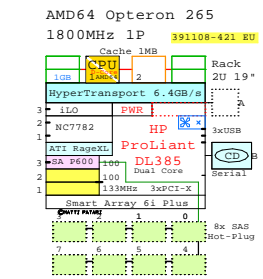

SCSI Disks

- 286776 16GB** 1.0 286776-B22 36GB 15k U320
- 286778 72GB** 1.0 286778-B22 72GB 15k U320
- 347708 146GB** 1.0 347708-B21 146GB 15k U320
- 350964 300GB** 1.0 350964-B22 300GB 10k U320
- Q1529A 6WV 72** DAW 72 drive Hot plug
- 364507-B21** RX drive for SCSI
- 290563-B21** NC7771 OnePort PCI-X Gigabit
- 313881-B21** NC7170 DualPort PCI-X Gigabit
- 273915-B21** Smart Array 6402/128 2-Ch
- 281541-B21** Fibrechannel HBA 2GB/s FC2214
- 257894-006** Myrinet XP-Fibre M3P-PCXD-2

SAS Based

SAS Based

SAS Disks

- 393998-B21** For SAS
- 375859 36GB** 375859-B21 36GB 10k SAS
- 375861 72GB** 375861-B21 72GB 10k SAS

Single Core

Dual Core

For Golden Eggs:
<http://www.LinuxHPC.org>

When this diagram has supported your planning process, please let me know. Your comments are appreciated.
 Matti.Patari@Kolumbus.Fi GE-Architect.