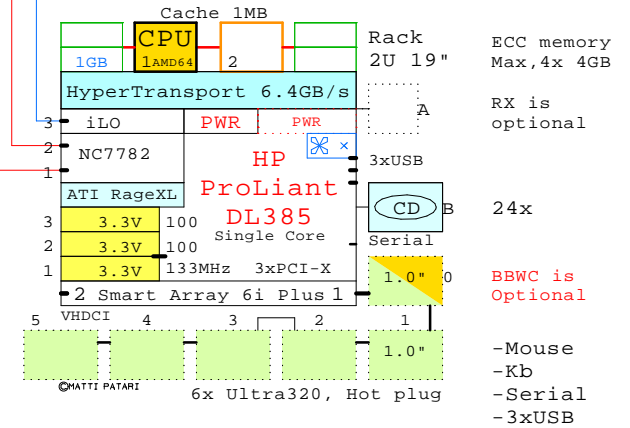

BOM: 2800MHz 1MB 4GB 2P 2xPwr 2xFan system above

Part Number	Qty	Description
1	398370-421	1 HP DL385 1P SC 2.8GH 1GB SCSI AMD254
1.1	273915-B21	1 Smart Array 6402/128 Ultra320 2-chan
1.2	286716-B22	5 146.8GB 10000r U320 disk 1"
1.3	293048-B21	1 DL380 G3 hot plug blower kit,3x fans
1.4	313881-B21	1 NC7170 PCI-X 10/100/1000-T Dual copper
1.5	355892-B21	1 DL380 G4 second AC power supply
1.6	364507-B21	1 Floppy drive kit DL380 G4 SCSI only
1.7	376638-B21	3 PC3200 1GB DDR SDRAM DIMM kit 2x512MB
1.8	399087-B21	1 DL385 2.8GHz SC AMD64 254 CPU option kit
1.9	Q1529A	1 HP DAT 72 Tape Drive Hot-Plug
2	302970-B21	1 MSA30 Dual Buss Ultra320 7+7 1"
2.1	350964-B22	10 300GB 10000r U320 disk 1"

Both CPUs have a private memory, 100% access rate.

- 1GB →
- CPU AMD64 →
- -iLO RJ-45 10/100
- -2x RJ-45 10/100/1000
- -ATI Rage XL 8MB
- -64bit/100MHz full length
- -64bit/100MHz full length
- -64bit/133MHz full length
- 3x PCI-X
- 347708 →
- 146GB
- 36...300GB

2800MHz Single Core
AMD64 Opteron 254
2800MHz 1P 398370-421 EU

More Single and Dual Core systems with SCSI and SAS are serviced on page 2.