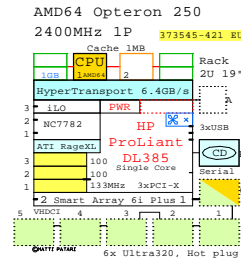

2200MHz L2 1MB

2000MHz L2 1MB

1800MHz L2 1MB

SCSI Based

SCSI Based

Internal Options:

- CPU** 399087-B21 2nd CPU AMD64 254 2800MHz 1MB S-core
- 1GB** 376638-B21 PCI3200 DDR SDRAM
- 2GB** 376639-B21
- 4GB** 379300-B21
- 155193-B21** 2nd power
- 293048-B21** 2nd Fan kit
- 346914-B21 61 BBWC** BB for RAID WC