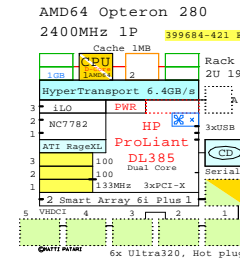

2200MHz L2 1MB

2000MHz L2 1MB

1800MHz L2 1MB

SCSI Based

SCSI Based

Internal Options:

- CPU** 399087-B21 2nd CPU AMD64 254 2800MHz 1MB S-core
- 1GB** 376638-B21 PCI3200 DDR SDRAM
- 2GB** 376639-B21
- 4GB** 379300-B21
- 155193-B21** 2nd power
- 293048-B21** 2nd Fan kit
- 346914-B21 61 BBWC** BB for RAID WC