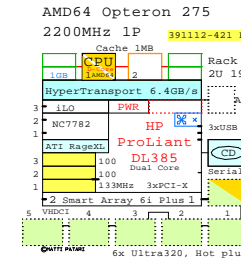

2200MHz L2 1MB

2000MHz L2 1MB

1800MHz L2 1MB

SCSI Based

SCSI Based

Internal Options:

- CPU** 399087-B21 2nd CPU AMD64 254 2800MHz 1MB S-core
- 1GB** 376638-B21 PCI3200 DDR SDRAM
- 2GB** 376639-B21
- 4GB** 379300-B21
- 155193-B21** 2nd power
- 293048-B21** 2nd Fan kit
- 346914-B21 61 BBWC** BB for RAID WC