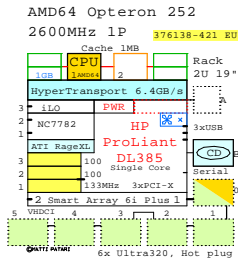

2200MHz L2 1MB

2000MHz L2 1MB

1800MHz L2 1MB

SCSI Based

SCSI Based

Internal Options:

- CPU** 399087-B21 2nd CPU AMD64 254 2800MHz 1MB S-core
- 1GB** 376638-B21 PCI3200 DDR SDRAM
- 2GB** 376639-B21
- 4GB** 379300-B21
- 155193-B21** 2nd power
- 293048-B21** 2nd Fan kit
- 346914-B21 61 BBWC** BB for RAID WC