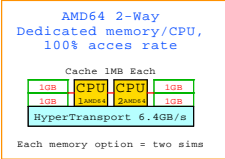

SAS Based

SAS Based

SAS Disks

- 393998-B21** For SAS
- 375859 36GB** 375859-B21 36GB 10k SAS
- 375861 72GB** 375861-B21 72GB 10k SAS

Single Core

Dual Core

For Golden Eggs:
<http://www.LinuxHPC.org>

When this diagram has supported your planning process, please let me know. Your comments are appreciated.
 Matti.Patari@Kolumbus.Fi GE-Architect.