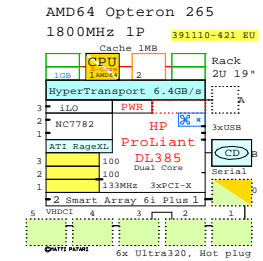

2200MHz L2 1MB

2000MHz L2 1MB

1800MHz L2 1MB

SCSI Based

SCSI Based

Internal Options:

- CPU** 399087-B21 2nd CPU AMD64 254 2800MHz 1MB S-core
- 1GB** 376638-B21 PCI3200 DDR SDRAM
- 2GB** 376639-B21
- 4GB** 379300-B21
- 155193-B21** 2nd power
- 293048-B21** 2nd Fan kit
- 346914-B21 61 BBWC** BB for RAID WC