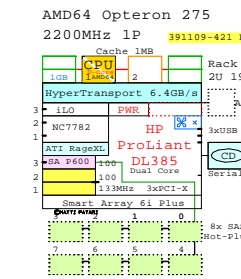

2200MHz L2 1MB

2000MHz L2 1MB

1800MHz L2 1MB

SCSI Based

SCSI Based

Internal Options:

- CPU** 399087-B21 2nd CPU AMD64 254 2800MHz 1MB S-core
- 1GB** 376638-B21 PCI3200 DDR SDRAM
- 2GB** 376639-B21
- 4GB** 379300-B21
- 155193-B21** 2nd power
- 293048-B21** 2nd Fan kit
- 346914-B21 61 BBWC** BB for RAID WC

SCSI Disks

- 286776 16GB** 1.0 286776-B22 36GB 15k U320
- 286778 72GB** 1.0 286778-B22 72GB 15k U320
- 347708 146GB** 1.0 347708-B21 146GB 15k U320
- 350964 300GB** 1.0 350964-B22 300GB 10k U320
- Q1529A 6WV 72** DAW 72 drive Hot plug
- 364507-B21** RX drive for SCSI
- 290563-B21** NC7771 OnePort PCI-X Gigabit
- 313881-B21** NC7170 DualPort PCI-X Gigabit
- 273915-B21** Smart Array 6402/128 2-Ch
- 281541-B21** Fibrechannel HBA 2GB/s FC2214
- 257894-006** Myrinet XP-Fibre M3P-PCXD-2

SAS Based

SAS Based

SAS Disks

- 393998-B21** For SAS
- 375859 36GB** 375859-B21 36GB 10k SAS
- 375861 72GB** 375861-B21 72GB 10k SAS

Single Core

Dual Core

For Golden Eggs:
<http://www.LinuxHPC.org>

When this diagram has supported your planning process, please let me know. Your comments are appreciated.
 Matti.Patari@Kolumbus.Fi GE-Architect.