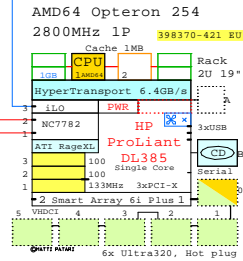

2200MHz L2 1MB

2000MHz L2 1MB

1800MHz L2 1MB

SCSI Based

SCSI Based

Internal Options:

- CPU** 399087-B21 2nd CPU AMD64 254 2800MHz 1MB S-core
- 1GB** 376638-B21 PCI3200 DDR SDRAM
- 2GB** 376639-B21
- 4GB** 379300-B21
- 155193-B21** 2nd power
- 293048-B21** 2nd Fan kit
- 346914-B21 61 BBWC** BB for RAID WC