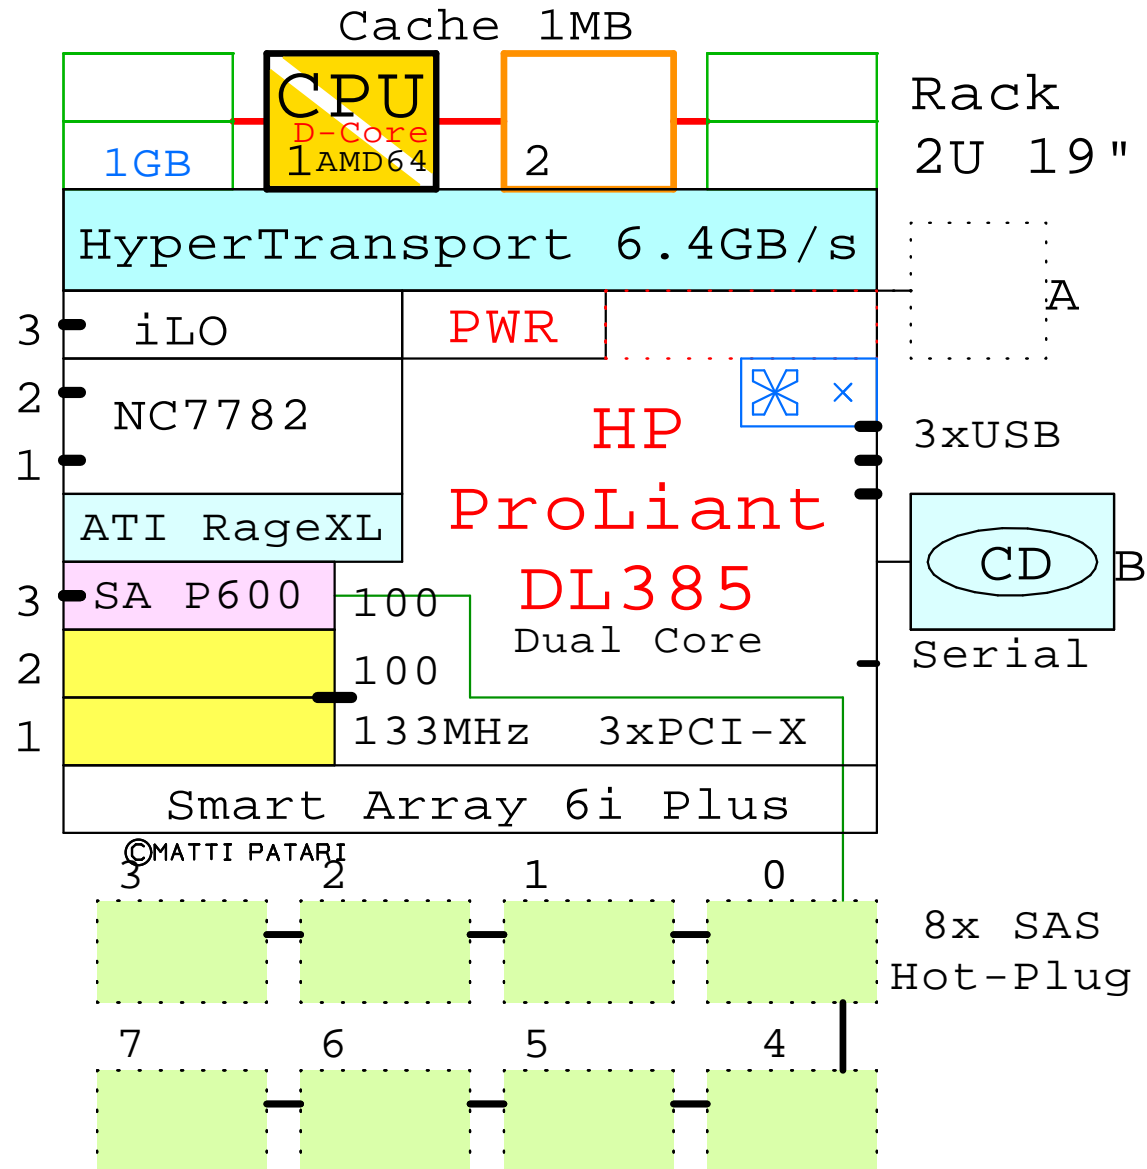

AMD64 Opteron 275

2200MHz 1P

391109-421 EU