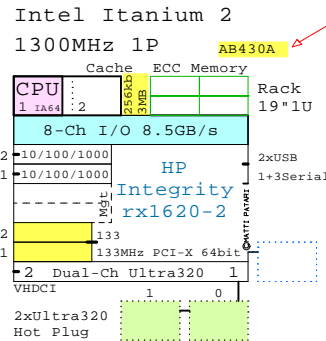

Internal Options:

- 1GB AB222A
- 2GB AB223A
- 4GB AB224A
- DDR-SDRAM 2x DIMMs each
- A9803A Nic10/100
- VGA A9803A Management processor Win Lin

- A9896A 1.0" 36GB A9896A 15k U320
- A9897A 1.0" 73GB A9897A 15k U320
- A9898A 1.0" 146GB A9898A 10k U320
- AD048A 1.0" 300GB AD048A 10k U320
- AB299A DVD A9896A DVD-ROM

- A6825A A6825A 1000Base-TX HP-UX OVMS Gigabit copper
- A7061A A7061A 1000Base-TX Win Lin Gigabit copper
- A5506B A5506B 4-port 100Base-TX HP-UX Lin OVMS
- A7173A A7173A Two Port HP-UX OVMS Ultra320 SCSI Win Lin
- A6829A A6829A Two Port HP-UX Ultra160 SCSI
- A9890A 2-Ch A9890A Smart Array 2-ch HP-UX Ultra320 Win Lin OVMS
- A6826A A6826A FibreChannel OVMS Lin 2-Ch PCI-X 2Gb/s
- A6795A A6795A FibreChannel HP-UX PCI 2Gb/s

For more detailed configuring, please consult the latest HP QuickSpecs.
Painted with Golden Eggs Software: 24-Nov-2005
All trademarks in this document are those of their owners.

Remote Manager
Gigabit
Gigabit

A-La-Carte Base Systems

System order number

Bundled Base Systems