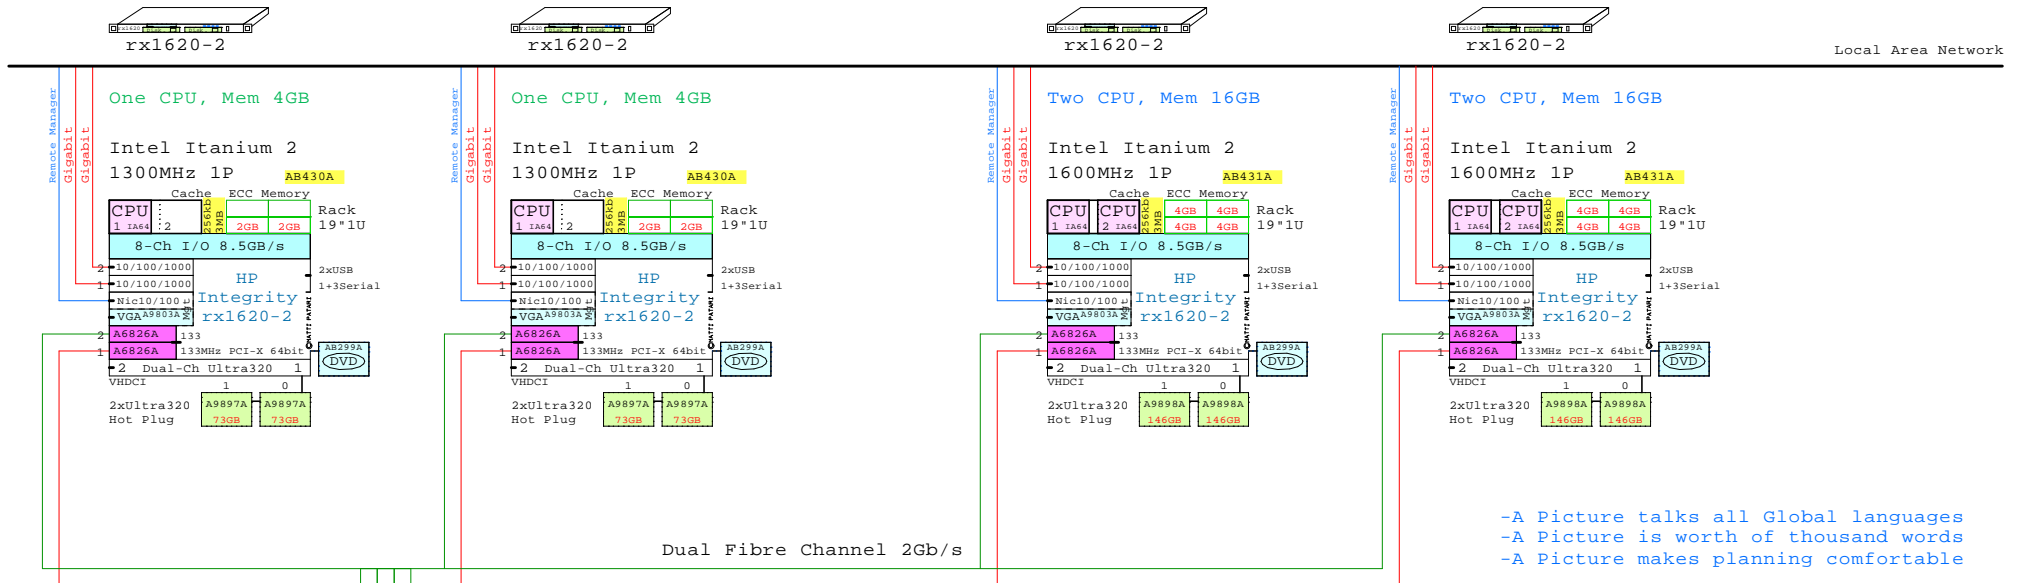

Integrity rx1620-2 MSA1000 Cluster

-A Picture talks all Global languages
-A Picture is worth of thousand words
-A Picture makes planning comfortable