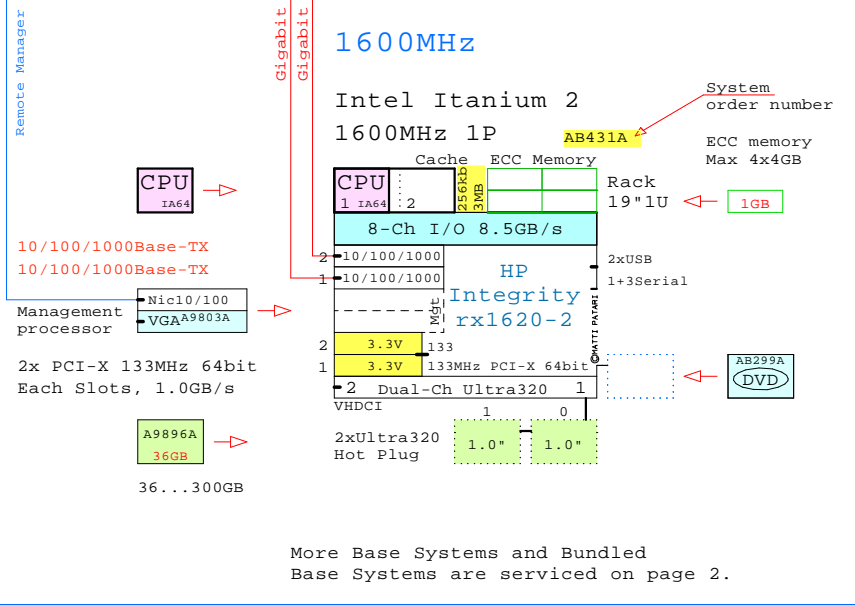

Internal Options:

Intel Itanium 2  
1600MHz 1P

External Two Channel SCSI

Parts list for the example system above

Part Number	Qty	Description
1	AB431A	1 HP rx1620 1P 1600MHz-3MB 0GB
1.1	A6825A	1 1000Base-TX Gigabit copper HP-UX
1.2	A7173A	1 Dual-port Ultra320 SCSI OpenVMS
1.3	A9803A	1 rx2620 Management Option, NIC VGA
1.4	A9898A	2 146GB 10000r U320 disk rx2600
1.5	AB224A	2 Memory HP rx1620 4GB DDR 2x2GB
1.6	AB299A	1 DVD-ROM Slimline rx1600
1.7	AB482A	1 1.6GHz-3MB Itanium2 Processor rx1620
2	302970-B21	1 MSA30 Dual Buss Ultra320 7+7 1"
2.1	286716-B22	10 146.8GB 10000r U320 disk 1"
3	P9021Y	1 18.1 inch LCD flat panel display
4	AB552A	1 USB keyboard and USB scroll mouse OVMS