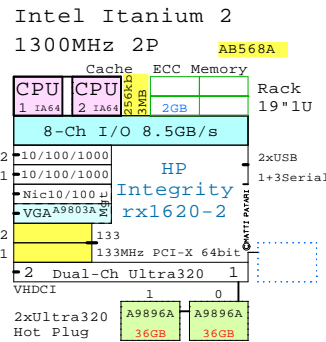

Rack and pedestal mounting options

- 1 A6939B Field rack kit for 19" wide cabinet
- 1 A6939AZ Factory integration of system in cabinet
- 1 A6940B Pedestal server mounting kit

OpenVMS Operating System

- 2 BA397AC HP VMS I64 EOE PPL LTU Max4 Sockt w/Sys
- 1 BA322AA #AJR HP VMS I64 FOE DVD Media
- 1 BA348AC HP C for VMS I64 Concurrent LTU
- 1 BA348AA HP C for VMS I64 Media
- 1 BA349AC HP C++ for VMS I64 Concurrent LTU
- 1 BA349AA HP C++ for VMS I64 Media
- 1 BA368AC HP Fortran for VMS I64 Concurrent LTU
- 1 BA368AA HP Fortran for VMS I64 Media
- 1 BA360AA HP Disk File Opt VMS I64 Media
- 2 BA360AC HP Disk File Opt VMS I64 PPL LTU
- 1 BA421AA HP Volume Shadowing VMS I64 Media
- 2 BA413AC HP Volume Shadowing VMS I64 PPL LTU

For Golden Eggs:

- <http://www.LinuxHPC.org>
- <http://www.WindowsHPC.org>
- <http://www.OpenVMS.org>

When this diagram has supported your planning process, please let me know. Your comments are appreciated.
Matti.Patari@Kolumbus.Fi GE-Architect.

© 2005 Matti Patari, All rights reserved.

GOLDEN EGGS Visuals™ Helsinki	26-Nov-2005	GEJrx1620a-2 Matti.Patari@Kolumbus.fi