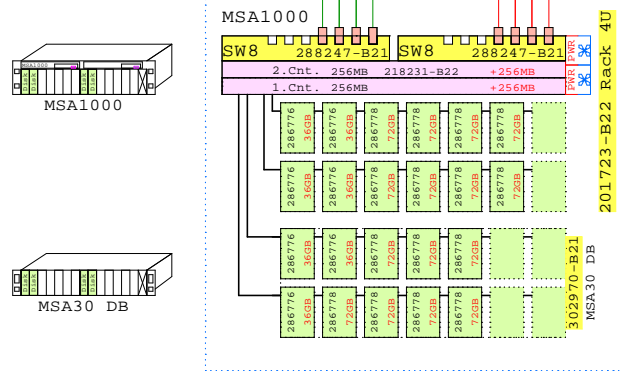

Storage

Parts list for One Server, Mem 4GB, Left

Part Number	Qty	Description
1	AB430A	1 HP rx1620 1P 1300MHz-3MB 0GB
1.1	A6826A	2 PCI-X 2Gb/s 2-ch FibreChan Lin OVMS
1.2	A9803A	1 rx2620 Management Option, NIC VGA
1.3	A9897A	2 73GB 15000r U320 disk rx2600
1.4	AB223A	2 Memory HP rx1620 2GB DDR 2x1GB
1.5	AB299A	1 DVD-ROM Slimline rx1600

Parts list for One Server, Mem 16GB, Right

Part Number	Qty	Description
1	AB431A	1 HP rx1620 1P 1600MHz-3MB 0GB
1.1	A6826A	2 PCI-X 2Gb/s 2-ch FibreChan Lin OVMS
1.2	A9803A	1 rx2620 Management Option, NIC VGA
1.3	A9898A	2 146GB 10000r U320 disk rx2600
1.4	AB224A	4 Memory HP rx1620 4GB DDR 2x2GB
1.5	AB299A	1 DVD-ROM Slimline rx1600
1.6	AB482A	1 1.6GHz-3MB Itanium2 Processor rx1620

Parts list for the Shared Storage

Part Number	Qty	Description
1	201723-B22	1 MSA1000 RAID Array 256MB Rack 4U
1.1	218231-B22	1 MSA1000 Redundant Controller 256MB
1.1.1	254786-B21	1 256MB cache module for Smart Array cntrl
1.2	254786-B21	1 256MB cache module for Smart Array cntrl
1.3	286776-B22	4 36GB 15000r U320 disk 1*
1.4	286778-B22	8 72.8GB 15000r U320 disk 1*
1.5	288247-B21	2 MSA1000 SAN Switch 2/8
1.6	302970-B21	1 MSA30 Dual Buss Ultra320 7+7 1*
1.6.1	286776-B22	3 36GB 15000r U320 disk 1*
1.6.2	286778-B22	7 72.8GB 15000r U320 disk 1*

Rack and pedestal mounting options

- 1 A6939B Field rack kit for 19" wide cabinet
- 1 A6939AZ Factory integration of system in cabinet
- 1 A6940B Pedestal server mounting kit

OpenVMS Operating System

- 2 BA397AC HP VMS I64 EOE PPL LTU Max4 Sockt w/Sys
- 1 BA322AA #AJR HP VMS I64 FOE DVD Media
- 1 BA348AC HP C for VMS I64 Concurrent LTU
- 1 BA348AA HP C for VMS I64 Media
- 1 BA349AC HP C++ for VMS I64 Concurrent LTU
- 1 BA349AA HP C++ for VMS I64 Media
- 1 BA368AC HP Fortran for VMS I64 Concurrent LTU
- 1 BA368AA HP Fortran for VMS I64 Media
- 1 BA360AA HP Disk File Opt VMS I64 Media
- 2 BA360AC HP Disk File Opt VMS I64 PPL LTU
- 1 BA421AA HP Volume Shadowing VMS I64 Media
- 2 BA413AC HP Volume Shadowing VMS I64 PPL LTU

For Golden Eggs:
<http://www.LinuxHPC.org>
<http://www.WindowsHPC.org>
<http://www.OpenVMS.org>

When this diagram has supported your planning process, please let me know. Your comments are appreciated. Matti.Patari@Kolumbus.Fi GE-Architect.

© 2005 Matti Patari, All rights reserved.

GOLDEN EGGS Visuals™ Helsinki	26-Nov-2005	GTJrx1620c
		Matti.Patari@Kolumbus.fi

Integrity rx1620 MSA1000 Cluster
GOLDEN EGGS Visuals, Helsinki

rx1620-2 2P

For more detailed configuring, please consult the latest HP QuickSpecs. Painted with Golden Eggs Software: 24-Nov-2005. All trademarks in this document are those of their owners.