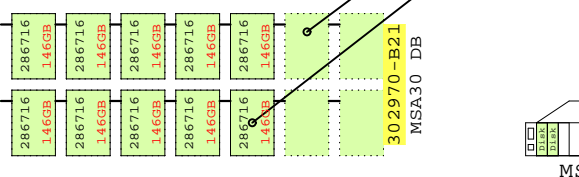

Internal Options:

Intel Itanium 2  
1600MHz 1P

External Two Channel SCSI

Parts list for the example system above

Part Number	Qty	Description
1	AB431A	1 HP rx1620 1P 1600MHz-3MB 0GB
1.1	A6825A	1 1000Base-TX Gigabit copper HP-UX
1.2	A7173A	1 Dual-port Ultra320 SCSI OpenVMS
1.3	A9803A	1 rx2620 Management Option, NIC VGA
1.4	A9898A	2 146GB 10000r U320 disk rx2600
1.5	AB224A	2 Memory HP rx1620 4GB DDR 2x2GB
1.6	AB299A	1 DVD-ROM Slimline rx1600
1.7	AB482A	1 1.6GHz-3MB Itanium2 Processor rx1620
2	302970-B21	1 MSA30 Dual Buss Ultra320 7+7 1"
2.1	286716-B22	10 146.8GB 10000r U320 disk 1"
3	P9021Y	1 18.1 inch LCD flat panel display
4	AB552A	1 USB keyboard and USB scroll mouse OVMS