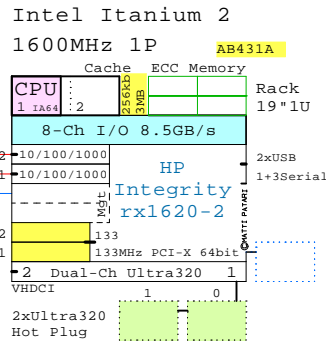

Internal Options:

- 1GB AB222A
- 2GB AB223A
- 4GB AB224A
- DDR-SDRAM 2x DIMMs each
- A9803A Nic10/100
- VGA A9803A Management processor Win Lin

- A9896A 1.0" 36GB A9896A 15k U320
- A9897A 1.0" 73GB A9897A 15k U320
- A9898A 1.0" 146GB A9898A 10k U320
- AD048A 1.0" 300GB AD048A 10k U320
- AB299A DVD A9896A DVD-ROM

- A6825A A6825A 1000Base-TX HP-UX OVMS Gigabit copper
- A7061A A7061A 1000Base-TX Win Lin Gigabit copper
- A5506B A5506B 4-port 100Base-TX HP-UX Lin OVMS
- A7173A A7173A Two Port HP-UX OVMS Ultra320 SCSI Win Lin
- A6829A A6829A Two Port HP-UX Ultra160 SCSI
- A9890A 2-Ch A9890A Smart Array 2-ch HP-UX Ultra320 Win Lin OVMS
- A6826A A6826A FibreChannel OVMS Lin 2-Ch PCI-X 2Gb/s
- A6795A A6795A FibreChannel HP-UX PCI 2Gb/s

For more detailed configuring, please consult the latest HP QuickSpecs.
Painted with Golden Eggs Software: 24-Nov-2005
All trademarks in this document are those of their owners.

Remote Manager
Gigabit
Gigabit

A-La-Carte Base Systems

System order number

Bundled Base Systems