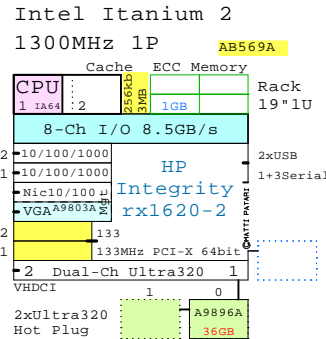

Rack and pedestal mounting options

- 1 A6939B Field rack kit for 19" wide cabinet
- 1 A6939AZ Factory integration of system in cabinet
- 1 A6940B Pedestal server mounting kit

OpenVMS Operating System

- 2 BA397AC HP VMS I64 EOE PPL LTU Max4 Sockt w/Sys
- 1 BA322AA #AJR HP VMS I64 FOE DVD Media
- 1 BA348AC HP C for VMS I64 Concurrent LTU
- 1 BA348AA HP C for VMS I64 Media
- 1 BA349AC HP C++ for VMS I64 Concurrent LTU
- 1 BA349AA HP C++ for VMS I64 Media
- 1 BA368AC HP Fortran for VMS I64 Concurrent LTU
- 1 BA368AA HP Fortran for VMS I64 Media
- 1 BA360AA HP Disk File Opt VMS I64 Media
- 2 BA360AC HP Disk File Opt VMS I64 PPL LTU
- 1 BA421AA HP Volume Shadowing VMS I64 Media
- 2 BA413AC HP Volume Shadowing VMS I64 PPL LTU

For Golden Eggs:

- <http://www.LinuxHPC.org>
- <http://www.WindowsHPC.org>
- <http://www.OpenVMS.org>

When this diagram has supported your planning process, please let me know. Your comments are appreciated.
Matti.Patari@Kolumbus.Fi GE-Architect.

© 2005 Matti Patari, All rights reserved.

GOLDEN EGGS Visuals™ Helsinki	26-Nov-2005	GEJrx1620a-2 Matti.Patari@Kolumbus.fi