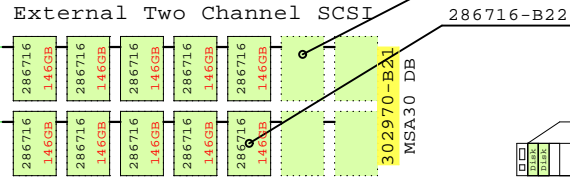

Dual Core Montecito

Parts list for the example system above

Part Number	Qty	Description
1	AD153A	1 HP rx2620 1P DC 1600MHz-18MB 0GB No disk
1.1	A6825A	1 1000Base-TX Gigabit copper HP-UX,OVMS
1.2	A6874A	1 2nd Power supply rx2600
1.3	A7173A	1 Dual-port Ultra320 SCSI OpenVMS
1.4	A9803A	1 rx2620 Management Option, NIC VGA
1.5	A9897A	3 73GB 15000r U320 disk rx2600
1.6	A9919A	1 DVD-ROM rx2600
1.7	AB396A	2 Memory HP rx2620 2GB DDR 4x512MB
1.8	AD123A	1 1.6GHz-18MB DC Itanium2 Processor rx2620
2	302970-B21	1 MSA30 Dual Buss Ultra320 7+7 1"
2.1	286716-B22	10 146.8GB 10000r U320 disk 1"
3	P9021Y	1 18.1 inch LCD flat panel display
4	AB552A	1 USB keyboard and USB scroll mouse OVMS
5	AD154A	1 Rack kit universal for rx2620