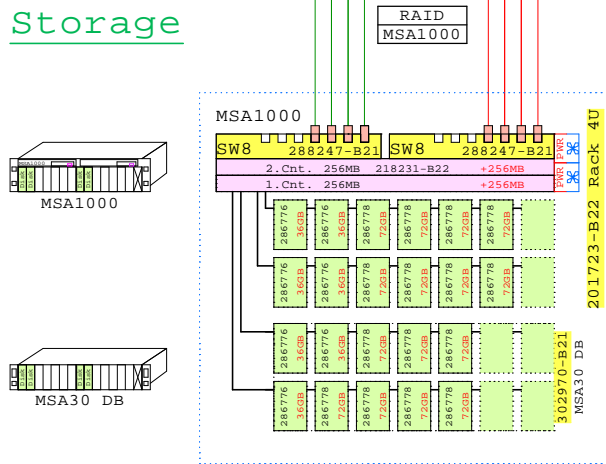

Storage

Parts list for One Server, Mem4GB, Left

Part Number	Qty	Description
1	AB331A	1 HP rx2620 1P 1600MHz-6MB 0GB
1.1	A6826A	2 PCI-X 2Gb/s 2-ch FibreChan Lin OVMS
1.2	A6874A	1 2nd Power supply rx2600
1.3	A9803A	1 rx2620 Management Option, NIC VGA
1.4	A9896A	2 36GB 15000r U320 disk rx2600
1.5	A9919A	1 DVD-ROM rx2600
1.6	AB396A	2 Memory HP rx2620 2GB DDR 4x512MB

Parts list for One Server, Mem24GB, Right

Part Number	Qty	Description
1	AB331A	1 HP rx2620 1P 1600MHz-6MB 0GB
1.1	A6825A	1 1000Base-TX Gigabit copper HP-UX
1.2	A6826A	2 PCI-X 2Gb/s 2-ch FibreChan Lin OVMS
1.3	A6874A	1 2nd Power supply rx2600
1.4	A9803A	1 rx2620 Management Option, NIC VGA
1.5	A9898A	3 146GB 1000r U320 disk rx2600
1.6	A9919A	1 DVD-ROM rx2600
1.7	AB228A	3 Memory HP rx2620 8GB DDR 4x2GB
1.8	AB334A	1 1.6GHz-6MB Itanium2 Processor rx2620

Parts list for the Shared Storage

Part Number	Qty	Description
1	201723-B22	1 MSA1000 RAID Array 256MB Rack 4U
1.1	218231-B22	1 MSA1000 Redundant Controller 256MB
1.1.1	254786-B21	1 256MB cache module for Smart Array cntrl
1.2	254786-B21	1 256MB cache module for Smart Array cntrl
1.3	286776-B22	4 36GB 15000r U320 disk 1"
1.4	286778-B22	8 72.8GB 15000r U320 disk 1"
1.5	288247-B21	2 MSA1000 SAV Switch 2/8
1.6	302970-B21	1 MSA30 Dual Busse Ultra320 7+7 1"
1.6.1	286776-B22	3 36GB 15000r U320 disk 1"
1.6.2	286778-B22	7 72.8GB 15000r U320 disk 1"

For more detailed configuring, please consult the latest HP QuickSpecs.
Painted with Golden Eggs Software: 24-Nov-2005
All trademarks in this document are those of their owners.

rx2620-2 2P