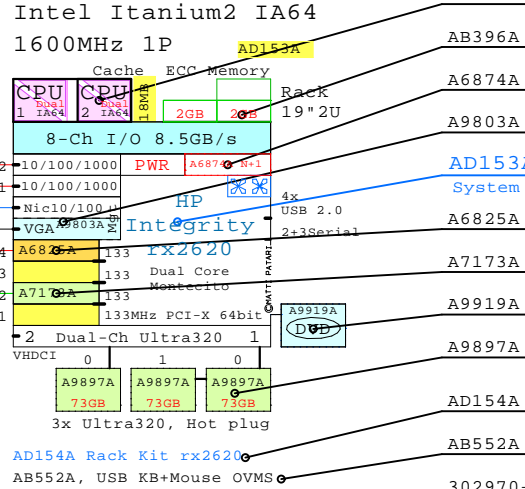

Internal Options:

Dual Core

- AD123A** 2nd CPU IA64 1600MHz 18MB
- AB396A** 2GB
- AB397A** 4GB
- AB228A** 8GB
- AB475A** 16GB
- PC2100 DDR** 4x DIMMs each
- A6874A N+1** 2nd Power Supply
- Nic10/100** Management processor Win Lin
- VGA A9803A**
- A9897A** 1.0" 73GB 15K U320
- A9898A** 1.0" 146GB 10K U320
- AD048A** 1.0" 300GB 10k U320

- A9919B** DVD-ROM

- A6825A** 1000Base-TX HP-UX OVMS Gigabit copper
- A7061A** 1000Base-TX Win Lin Gigabit copper
- A5506B** 4-port 1000Base-TX HP-UX Lin OVMS
- A7173A** Two Port HP-UX OVMS Ultra320 SCSI Win Lin
- A6829A** Two Port HP-UX Ultra160 SCSI
- A9890A** Smart Array 2-ch HP-UX Ultra320 Win Lin OVMS
- A6826A** FibreChannel OVMS Lin 2-Ch PCI-X 2Gb/s
- A6795A** FibreChannel HP-UX PCI 2Gb/s

Dual Core Montecito

Parts list for the example system above

Part Number	Qty	Description
1	AD153A	1 HP rx2620 1P DC 1600MHz-18MB 0GB No disk
1.1	A6825A	1 1000Base-TX Gigabit copper HP-UX,OVMS
1.2	A6874A	1 2nd Power supply rx2600
1.3	A7173A	1 Dual-port Ultra320 SCSI OpenVMS
1.4	A9803A	1 rx2620 Management Option, NIC VGA
1.5	A9897A	3 73GB 15000r U320 disk rx2600
1.6	A9919A	1 DVD-ROM rx2600
1.7	AB396A	2 Memory HP rx2620 2GB DDR 4x512MB
1.8	AD123A	1 1.6GHz-18MB DC Itanium2 Processor rx2620
2	302970-B21	1 MSA30 Dual Buss Ultra320 7+7 1"
2.1	286716-B22	10 146.8GB 10000r U320 disk 1"
3	P9021Y	1 18.1 inch LCD flat panel display
4	AB552A	1 USB keyboard and USB scroll mouse OVMS
5	AD154A	1 Rack kit universal for rx2620