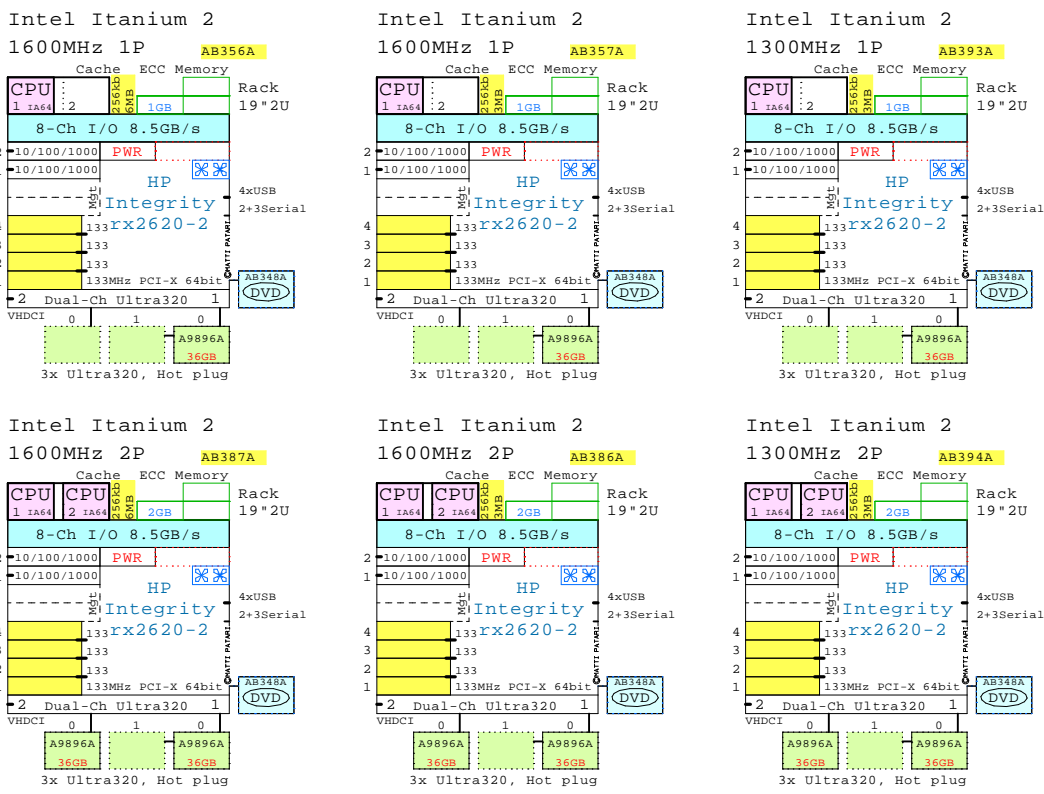

rx2620-2

Golden Eggs home:
<http://goldeneggs.spyderbyte.com/>

rx2620-2

Internal Options:

- AB396A 2GB
- AB397A 4GB
- AB228A 8GB
- AB475A 16GB
- A6874A #1 2nd Power Supply
- A9803A Management processor Win Lin
- A9897A 1.0* A9897A 73GB 15k U320
- A9898A 1.0* A9898A 146GB 10k U320
- AD048A 1.0* AD048A 300GB 10k U320
- A9919B DVD-ROM
- A6825A 1000Base-TX HP-UX OVMS Gigabit copper
- A7061A 1000Base-TX Win Lin Gigabit copper
- A5506B 4-port 100Base-TX HP-UX Lin OVMS
- A7173A Two Port HP-UX OVMS Ultra320 SCSI Win Lin
- A6829A Two Port HP-UX Ultra160 SCSI
- A9890A Smart Array 2-ch HP-UX Ultra320 Win Lin OVMS
- A6826A FibreChannel OVMS Lin 2-Ch PCI-X 2Gb/s
- A6795A FibreChannel HP-UX PCI 2Gb/s

Remote Manager
Gigabit
Gigabit

A-La-Carte Base Systems

Bundled Base Systems

Dual Core Montecito

Rack and pedestal mounting options

- 1 A6939B Field rack kit for 19" wide cabinet
- 1 A6939AZ Factory integration of system in cabinet
- 1 A6940B Pedestal server mounting kit