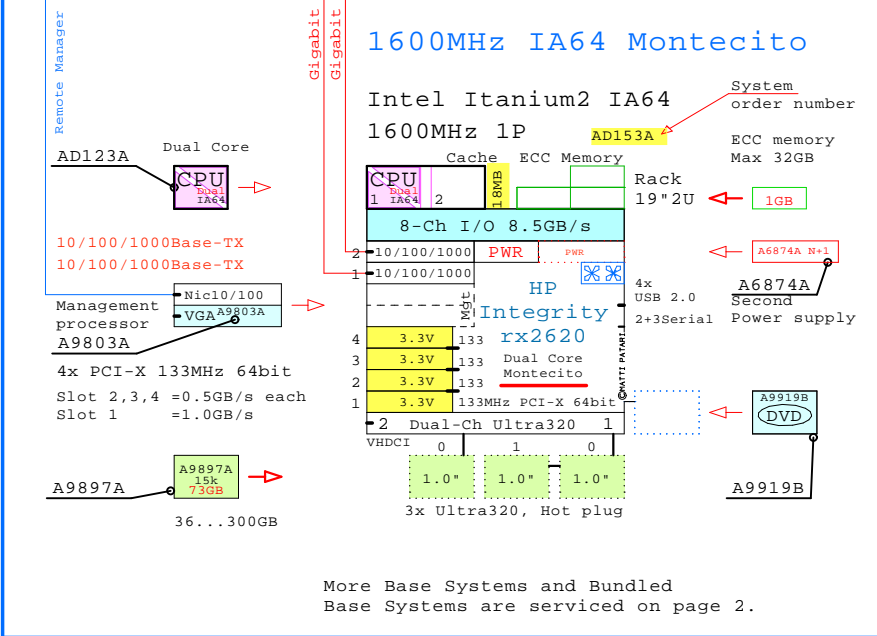

1600MHz IA64 Montecito

More Base Systems and Bundled Base Systems are serviced on page 2.

HP UX 11i version 2
Windows Server 2003 EE
Linux
OpenVMS V8.3

Golden Eggs home:
<http://goldeneggs.spyderbyte.com/>

<http://www.LinuxHPC.org>
<http://www.WinHPC.org>
<http://www.OpenVMS.org>

Your comments are appreciated.
Matti.Patari@Kolumbus.Fi GE-Painter.

© 2006 Matti Patari, All rights reserved.

For more detailed configuring, please consult the latest HP QuickSpecs.
Detailed configurations are serviced also at: <http://www.VisioCafe.com>
Painted with Golden Eggs Software: 08-Nov-2006
All trademarks in this document are those of their owners.