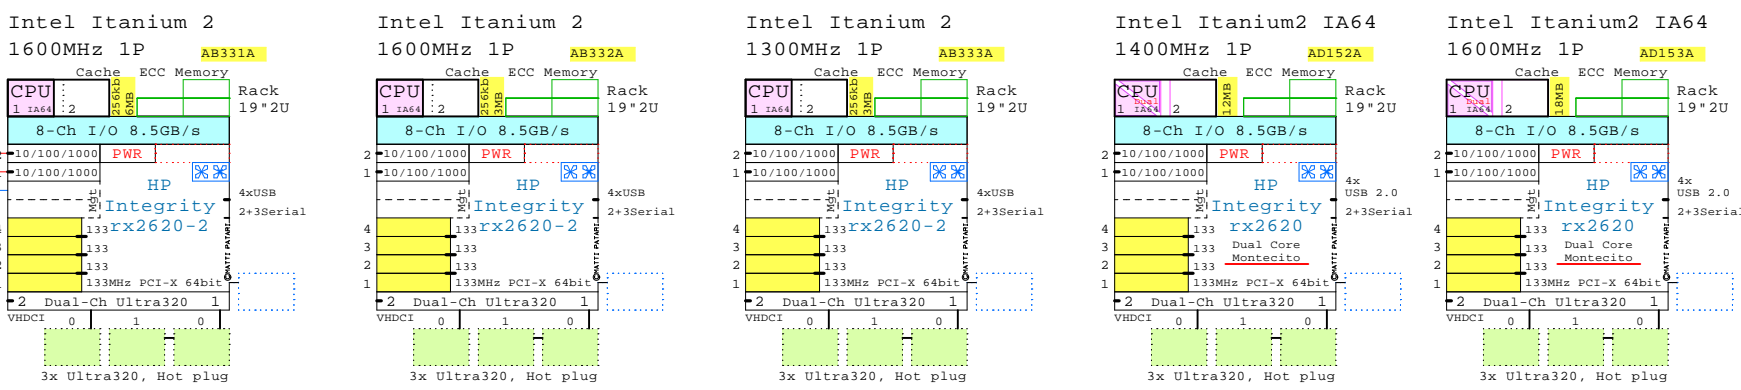

rx2620-2

Golden Eggs home:
<http://goldeneggs.spyderbyte.com/>

rx2620-2

Internal Options:

- AB396A 2GB
- AB397A 4GB
- AB228A 8GB
- AB475A 16GB
- A6874A #1 2nd Power Supply
- A9803A Management processor Win Lin
- A9897A 1.0* A9897A 73GB 15k U320
- A9898A 1.0* A9898A 146GB 10k U320
- AD048A 1.0* AD048A 300GB 10k U320
- A9919B DVD-ROM
- A6825A 1000Base-TX HP-UX OVMS Gigabit copper
- A7061A 1000Base-TX Win Lin Gigabit copper
- A5506B 4-port 100Base-TX HP-UX Lin OVMS
- A7173A Two Port HP-UX OVMS Ultra320 SCSI Win Lin
- A6829A Two Port HP-UX Ultra160 SCSI
- A9890A Smart Array 2-ch HP-UX Ultra320 Win Lin OVMS
- A6826A FibreChannel OVMS Lin 2-Ch PCI-X 2Gb/s
- A6795A FibreChannel HP-UX PCI 2Gb/s

Remote Manager
Gigabit
Gigabit

A-La-Carte Base Systems

Bundled Base Systems

Dual Core Montecito

Rack and pedestal mounting options

- 1 A6939B Field rack kit for 19" wide cabinet
- 1 A6939AZ Factory integration of system in cabinet
- 1 A6940B Pedestal server mounting kit