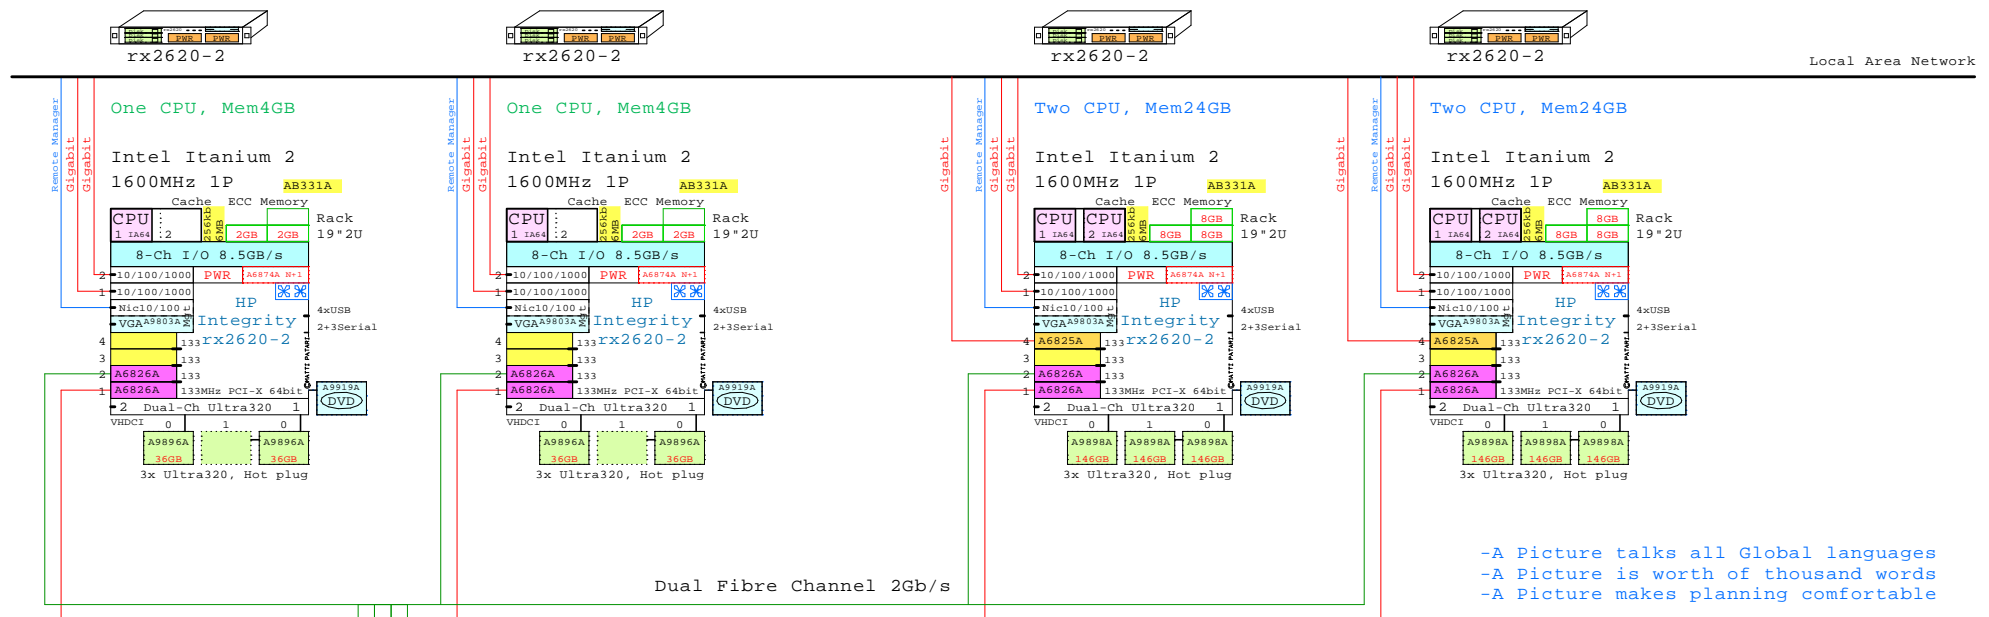

Page2

GOLDEN EGGS Visuals Helsinki	10-Nov-2006	GEJrx2620a-2
		Matti.Patari@Kolumbus.fi

HP Integrity rx2620 Base Systems
GOLDEN EGGS Visuals, Helsinki

For more detailed configuring, please consult the latest HP QuickSpecs. Detailed configurations are serviced also at: <http://www.VisioCafe.com>
 Painted with Golden Eggs Software: 08-Nov-2006
 All trademarks in this document are those of their owners.

rx2620 2P

Integrity rx2620-2 MSA1000 Cluster

-A Picture talks all Global languages
 -A Picture is worth of thousand words
 -A Picture makes planning comfortable

Rack and pedestal mounting options

- 1 A6939B Field rack kit for 19" wide cabinet
- 1 A6939AZ Factory integration of system in cabinet
- 1 A6940B Pedestal server mounting kit