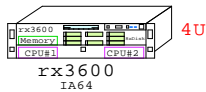

Integrity rx3600 MSA1000 Cluster

Storage