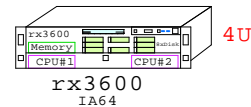

HP UX 11i version 2
Windows Server 2003 EE
Linux RHEL 4 and SLES 10
OpenVMS V8.3

Golden Eggs home:
<http://goldeneggs.spyderbyte.com/>

<http://www.LinuxHPC.org>
<http://www.WinHPC.org>
<http://www.OpenVMS.org>

Your comments are appreciated.
Matti.Patari@Kolumbus.Fi GE-Painter.

© 2006 Matti Patari, All rights reserved.

Page1

GOLDEN EGGS Visuals™ Helsinki	22-Nov-2006	GERx3600a Matti.Patari@Kolumbus.fi

HP Integrity rx3600 System
GOLDEN EGGS Visuals, Helsinki

First rev 22-Nov-06

For more detailed configuring, please consult the latest HP QuickSpecs.
Detailed configurations are serviced also at: <http://www.VisioCafe.com>
Printed with Golden Eggs Software: 08-Nov-2006

Link to the most fresh version of this document:
<http://goldeneggs.spyderbyte.com/geggs/GERx3600x.pdf>

rx3600 2P