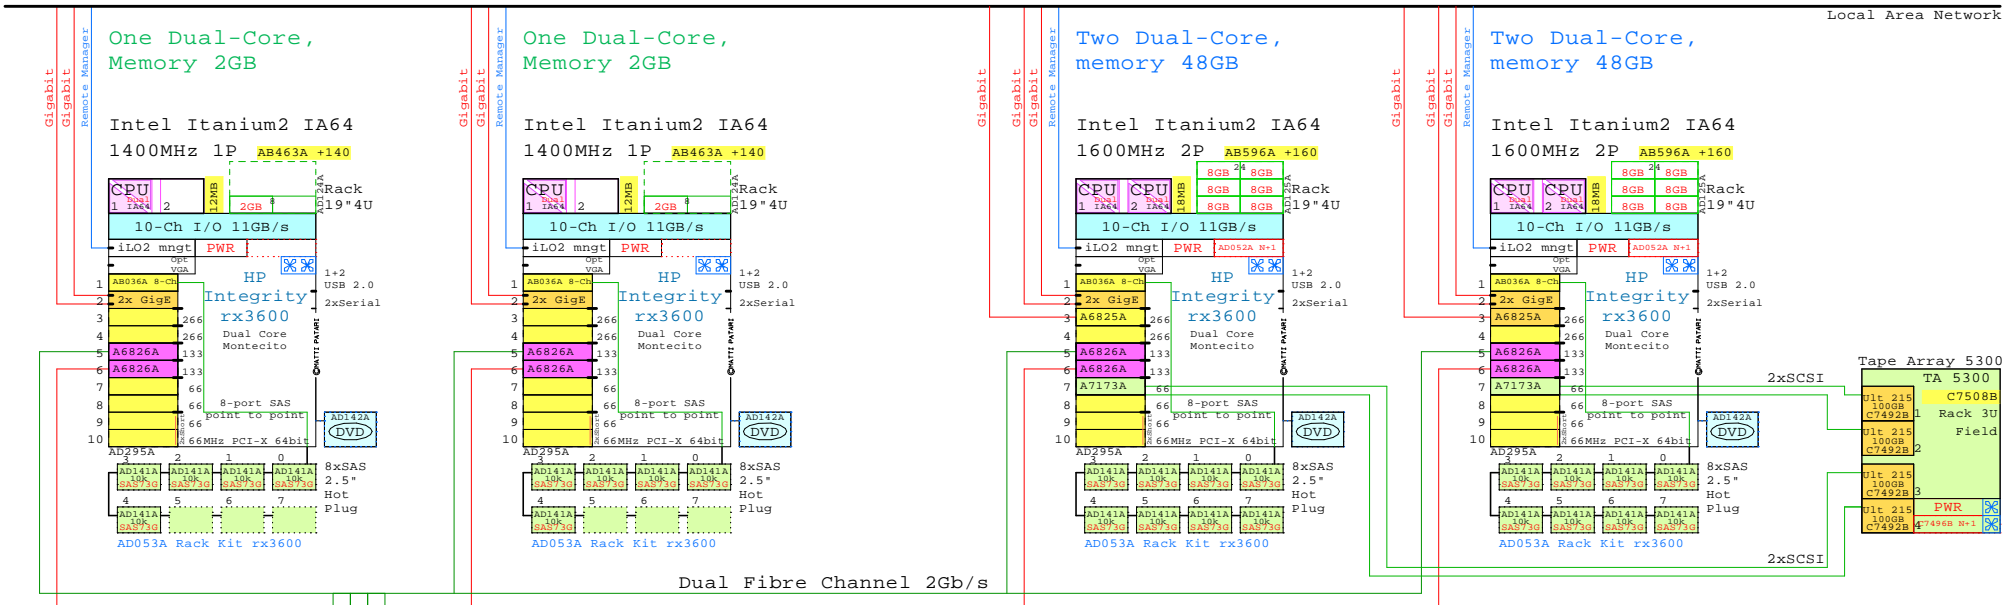

Integrity rx3600 MSA1000 Cluster