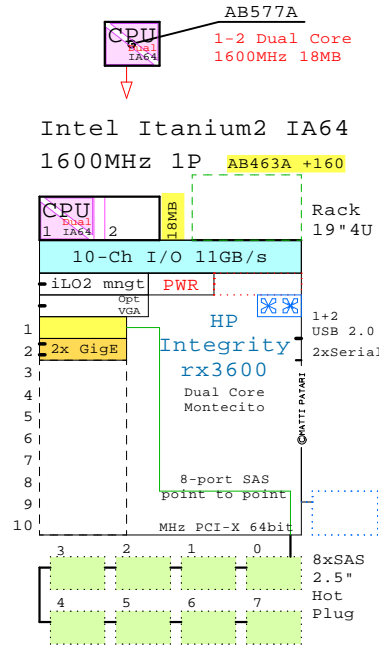

Internal Options:

- AB563A → 2GB
- AB564A → 4GB
- AB565A → 8GB
- AB566A → 16GB
- AD124A → For 2 options
- AD125A → Memory board for 24 DIMMS = 6 Options
- AD052A → 2nd Power supply
- AD044A → VGA option
- AB036A → 8-port SAS RAID
- AD140A → 36GB 10k SAS
- AD141A → 73GB 10k SAS
- AD142A → DVD-ROM
- AD143A → DVD-ROM R/W
- A6825A → 1000Base-TX HP-UX OVMS Gigabit copper
- A7061A → 1000Base-TX Win Lin Gigabit copper
- A7173A → Two Port HP-UX OVMS Ultra320 SCSI Win Lin
- A9890A → Smart Array 2-ch HP-UX Ultra320 Win Lin OVMS
- A6826A → FibreChannel OVMS Lin 2-Ch PCI-X 2Gb/s
- A6795A → FibreChannel HP-UX PCI 2Gb/s

1400/1600MHz Montecito rx3600 Base Systems

Gigabit
Gigabit
Remote Manager

This Golden Eggs document is tailored to "navigate" you to the suitable base system in rx3600 server family. On the left pillar most common options are serviced in GE-flash and colours. **Choose your colours now.**

Base System and add-on CPU numbers

Part Number	Qty	Description
AB463A+140	1	HP rx3600 1P DC 1400MHz-12MB 0GB No disk
AB463A+160	1	HP rx3600 1P DC 1600MHz-18MB 0GB No disk
AB576A	1	1.4GHz-12MB DC Itanium2 Processor rx3600
AB577A	1	1.6GHz-18MB DC Itanium2 Processor rx3600
AB596A+140	1	HP rx3600 2P DC 1400MHz-12MB 0GB No disk
AB596A+160	1	HP rx3600 2P DC 1600MHz-18MB 0GB No disk

Golden Eggs home:
<http://goldeneggs.spyderbyte.com/>

Your comments are appreciated.
Matti.Patari@Kolumbus.Fi GE-Painter.

© 2006 Matti Patari, All rights reserved.

GOLDEN EGGS Visuals™ Helsinki	22-Nov-2006	GERx3600a-2
		Matti.Patari@Kolumbus.fi