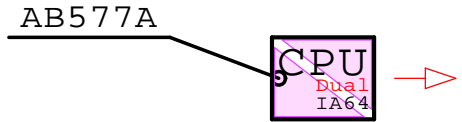

Link to the most fresh version of this document:
<http://goldeneggs.spyderbyte.com/geggs/GERx3600x.pdf>

rx3600 2P

rx3600
IA64

4U

1600MHz IA64 Montecito

Intel Itanium2 IA64
1600MHz 1P **AB463A +160**

Rack
19" 4U