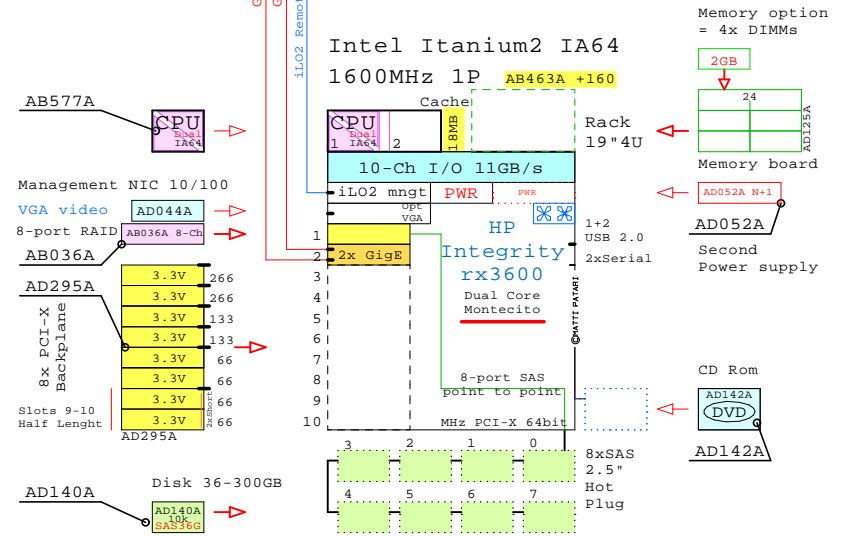

1600MHz IA64 Montecito

More rx3600 systems are serviced on page 2.

HP UX 11i version 2
Windows Server 2003 EE
Linux RHEL 4 and SLES 10
OpenVMS V8.3

Golden Eggs home:
<http://goldeneggs.spyderbyte.com/>

<http://www.LinuxHPC.org>
<http://www.WinHPC.org>
<http://www.OpenVMS.org>

Your comments are appreciated.
Matti.Patari@Kolumbus.Fi GE-Painter.

© 2006 Matti Patari, All rights reserved.

Page1

GOLDEN EGGS Visuals™ Helsinki	22-Nov-2006	GERx3600a Matti.Patari@Kolumbus.fi

HP Integrity rx3600 System
GOLDEN EGGS Visuals, Helsinki

First rev 22-Nov-06

For more detailed configuring, please consult the latest HP QuickSpecs.
Detailed configurations are serviced also at: <http://www.VisioCafe.com>
Printed with Golden Eggs Software: 08-Nov-2006

Link to the most fresh version of this document:
<http://goldeneggs.spyderbyte.com/geggs/GERx3600x.pdf>

rx3600 2P