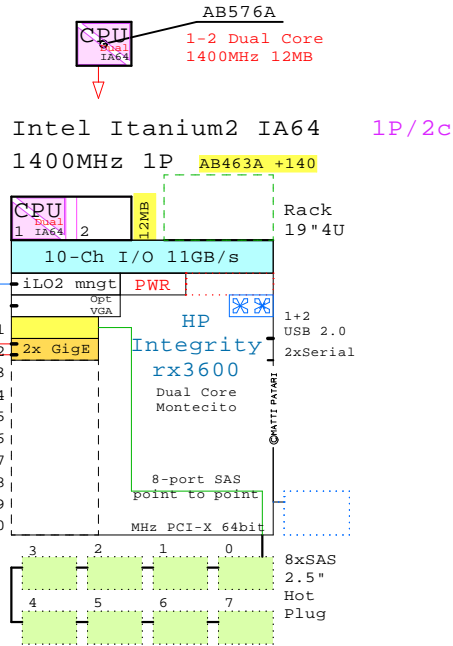

Internal Options:

- AB563A → 2GB
- AB564A → 4GB
- AB565A → 8GB
- AB566A → 16GB
- AD124A → For 2 options
- AD125A → Memory board for 24 DIMMS = 6 Options
- AD052A → 2nd Power supply
- AD044A → VGA option
- AB036A → 8-port SAS RAID
- AD140A → 36GB 10k SAS
- AD141A → 73GB 10k SAS
- AD142A → DVD-ROM
- AD143A → DVD-ROM R/W
- A6825A → 1000Base-TX HP-UX OVMS Gigabit copper
- A7061A → 1000Base-TX Win Lin Gigabit copper
- A7173A → Two Port HP-UX OVMS Ultra320 SCSI Win Lin
- A9890A → Smart Array 2-ch HP-UX Ultra320 Win Lin OVMS
- A6826A → FibreChannel OVMS Lin 2-Ch PCI-X 2Gb/s
- A6795A → FibreChannel HP-UX PCI 2Gb/s

1400/1600MHz Montecito rx3600 Base Systems

Gigabit
Gigabit
Remote Manager

This Golden Eggs document is tailored to "navigate" you to the suitable base system in rx3600 server family. On the left pillar most common options are serviced in GE-flash and colours. **Choose your colours now.**

Base System and add-on CPU numbers

Part Number	Qty	Description
AB463A+140	1	HP rx3600 1P DC 1400MHz-12MB 0GB No disk
AB463A+160	1	HP rx3600 1P DC 1600MHz-18MB 0GB No disk
AB576A	1	1.4GHz-12MB DC Itanium2 Processor rx3600
AB577A	1	1.6GHz-18MB DC Itanium2 Processor rx3600
AB596A+140	1	HP rx3600 2P DC 1400MHz-12MB 0GB No disk
AB596A+160	1	HP rx3600 2P DC 1600MHz-18MB 0GB No disk

Golden Eggs home:
<http://goldeneggs.spyderbyte.com/>

Your comments are appreciated.
Matti.Patari@Kolumbus.Fi GE-Painter.

© 2006 Matti Patari, All rights reserved.

GOLDEN EGGS Visuals™ Helsinki	22-Nov-2006	GERx3600a-2
		Matti.Patari@Kolumbus.fi