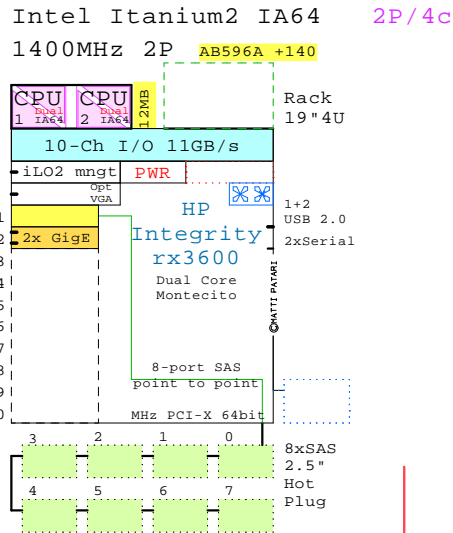

Internal Options:

- AB563A → 2GB
- AB564A → 4GB
- AB565A → 8GB
- AB566A → 16GB
- AD124A → For 2 options
- AD125A → Memory board for 24 DIMMS = 6 Options
- AD052A → 2nd Power supply
- AD044A → VGA option
- AB036A → 8-port SAS RAID
- AD140A → 36GB 10k SAS
- AD141A → 73GB 10k SAS
- AD142A → DVD-ROM
- AD143A → DVD-ROM R/W
- A6825A → 1000Base-TX HP-UX OVMS Gigabit copper
- A7061A → 1000Base-TX Win Lin Gigabit copper
- A7173A → Two Port HP-UX OVMS Ultra320 SCSI Win Lin
- A9890A → Smart Array 2-ch HP-UX Ultra320 Win Lin OVMS
- A6826A → FibreChannel OVMS Lin 2-Ch PCI-X 2Gb/s
- A6795A → FibreChannel HP-UX PCI 2Gb/s

1400/1600MHz Montecito rx3600 Base Systems

Gigabit
Gigabit
Remote Manager

This Golden Eggs document is tailored to "navigate" you to the suitable base system in rx3600 server family. On the left pillar most common options are serviced in GE-flash and colours. **Choose your colours now.**

Base System and add-on CPU numbers

Part Number	Qty	Description
AB463A+140	1	HP rx3600 1P DC 1400MHz-12MB 0GB No disk
AB463A+160	1	HP rx3600 1P DC 1600MHz-18MB 0GB No disk
AB576A	1	1.4GHz-12MB DC Itanium2 Processor rx3600
AB577A	1	1.6GHz-18MB DC Itanium2 Processor rx3600
AB596A+140	1	HP rx3600 2P DC 1400MHz-12MB 0GB No disk
AB596A+160	1	HP rx3600 2P DC 1600MHz-18MB 0GB No disk

Golden Eggs home:
<http://goldeneggs.spyderbyte.com/>

Your comments are appreciated.
Matti.Patari@Kolumbus.Fi GE-Painter.

© 2006 Matti Patari, All rights reserved.

GOLDEN EGGS Visuals™ Helsinki	22-Nov-2006	GERx3600a-2
		Matti.Patari@Kolumbus.fi