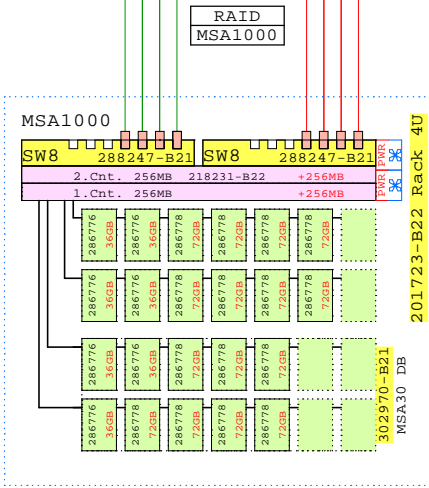

Internal Options:

Example Configuration

External Two Channel SCSI

Parts list for the example rx3600 system above

Part Number	Qty	Description
1	1	AB463A+160 HP rx3600 1P DC 1600MHz-18MB 0GB No disk
1.1	1	AB036A 1 SAS cntrl 8-ch rx3600 UX Win Lin OVMS
1.2	1	AB577A 1 1.6GHz-18MB Processor DC Itanium2 Processor rx3600
1.3	1	AD052A 1 2nd Power supply rx3600 rx6600
1.4	1	AD125A 1 24 DIMM memory board 6 quads rx3600
1.4.1	4	AB563A 4 Memory quad 2GB DDR2 4x512MB rx3600 rx66
1.5	5	AD140A 5 HP 36GB SAS 10000r disk 2.5" rx3600
1.6	1	AD142A 1 DVD-ROM read only rx3600 rx6600
1.7	1	AD295A 1 I/O 8xPCI-X backplane rx3600
1.7.1	1	A7012A 1 2-port 1000Base-T Ethernet HP-UX,OVMS
1.7.2	1	A7173A 1 Dual-port Ultra320 SCSI OpenVMS
2	1	302970-B21 MSA30 Dual Buss Ultra320 7+7 1"
2.1	10	347708-B21 10 146.8GB 15000r U320 disk 1"
3	1	AD053A 1 Rack kit universal for rx3600 rx6600

Integrity rx3600 MSA1000 Cluster

Storage

Parts list for One Server, Mem 2GB, Left

Part Number	Qty	Description
1	1	AB463A+140 1 HP rx3600 1P DC 1400MHz-12MB 0GB No disk
1.1	1	AB036A 1 SAS cntrl 8-ch rx3600 UX Win Lin OVMS
1.2	1	AD124A 1 8 DIMM memory board 2 quads rx3600
1.2.1	1	AB563A 1 Memory quad 2GB DDR2 4x512MB rx3600 rx660
1.3	5	AD141A 5 HP 73GB SAS 10000r disk 2.5" rx3600
1.4	1	AD142A 1 DVD-ROM read only rx3600 rx6600
1.5	1	AD295A 1 I/O 8xPCI-X backplane rx3600
1.5.1	2	A6826A 2 PCI-X 2Gb/s 2-ch FibreChan Lin OVMS
2	1	AD053A 1 Rack kit universal for rx3600 rx6600