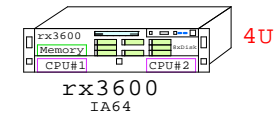

Golden Eggs home:
<http://goldeneggs.spyderbyte.com/>

Your comments are appreciated.
Matti.Patari@Kolumbus.Fi GE-Painter.

© 2006 Matti Patari, All rights reserved.

GOLDEN EGGS Visuals™ Helsinki	22-Nov-2006	GERx3600a-2
		Matti.Patari@Kolumbus.fi