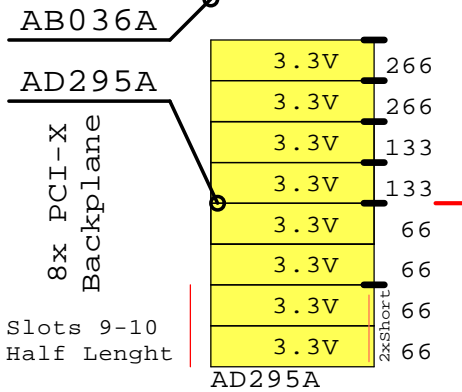

Management NIC 10/100

VGA video AD044A

8-port RAID AB036A 8-Ch

AD052A N+1

AD052A

Second
Power supply

CD Rom

AD142A