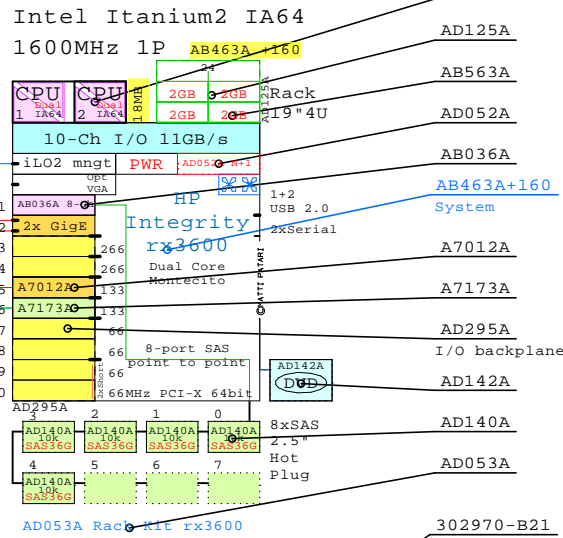

Internal Options:

Example Configuration

External Two Channel SCSI

Parts list for the example rx3600 system above

Part Number	Qty	Description
1	1	AB463A+160 HP rx3600 1P DC 1600MHz-18MB 0GB No disk
1.1	1	AB036A 1 SAS cntrl 8-ch rx3600 UX Win Lin OVMS
1.2	1	AB577A 1 1.6GHz-18MB Processor DC Itanium2 Processor rx3600
1.3	1	AD052A 1 2nd Power supply rx3600 rx6600
1.4	1	AD125A 1 24 DIMM memory board 6 quads rx3600
1.4.1	4	AB563A 4 Memory quad 2GB DDR2 4x512MB rx3600 rx66
1.5	5	AD140A 5 HP 36GB SAS 10000r disk 2.5" rx3600
1.6	1	AD142A 1 DVD-ROM read only rx3600 rx6600
1.7	1	AD295A 1 I/O 8xPCI-X backplane rx3600
1.7.1	1	A7012A 1 2-port 1000Base-T Ethernet HP-UX,OVMS
1.7.2	1	A7173A 1 Dual-port Ultra320 SCSI OpenVMS
2	1	302970-B21 MSA30 Dual Buss Ultra320 7+7 1"
2.1	10	347708-B21 10 146.8GB 15000r U320 disk 1"
3	1	AD053A 1 Rack kit universal for rx3600 rx6600