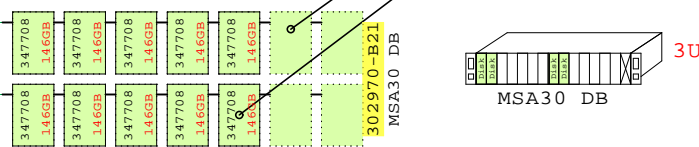

Internal Options:

Example Configuration

External Two Channel SCSI

Parts list for the example rx3600 system above

Part Number	Qty	Description
1	1	AB463A+160 HP rx3600 1P DC 1600MHz-18MB 0GB No disk
1.1	1	AB036A 1 SAS cntrl 8-ch rx3600 UX Win Lin OVMS
1.2	1	AB577A 1 1.6GHz-18MB Processor DC Itanium2 Processor rx3600
1.3	1	AD052A 1 2nd Power supply rx3600 rx6600
1.4	1	AD125A 1 24 DIMM memory board 6 quads rx3600
1.4.1	4	AB563A 4 Memory quad 2GB DDR2 4x512MB rx3600 rx66
1.5	5	AD140A 5 HP 36GB SAS 10000r disk 2.5" rx3600
1.6	1	AD142A 1 DVD-ROM read only rx3600 rx6600
1.7	1	AD295A 1 I/O 8xPCI-X backplane rx3600
1.7.1	1	A7012A 1 2-port 1000Base-T Ethernet HP-UX,OVMS
1.7.2	1	A7173A 1 Dual-port Ultra320 SCSI OpenVMS
2	1	302970-B21 MSA30 Dual Buss Ultra320 7+7 1"
2.1	10	347708-B21 10 146.8GB 15000r U320 disk 1"
3	1	AD053A 1 Rack kit universal for rx3600 rx6600