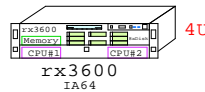

Integrity rx3600 MSA1000 Cluster

Storage