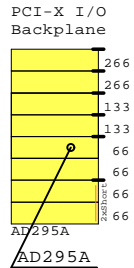

Internal Options:

- AB563A → 2GB
- AB564A → 4GB
- AB565A → 8GB
- AB566A → 16GB
- AD124A → For 2 options
- AD125A → Memory board for 24 DIMMS = 6 Options
- AD052A → 2nd Power supply
- AD044A → VGA option
- AB036A → 8-port SAS RAID
- AD140A → 36GB 10k SAS
- AD141A → 73GB 10k SAS
- AD142A → DVD-ROM
- AD143A → DVD-ROM R/W
- A6825A → 1000Base-TX HP-UX OVMS Gigabit copper
- A7061A → 1000Base-TX Win Lin Gigabit copper
- A7173A → Two Port HP-UX OVMS Ultra320 SCSI Win Lin
- A9890A → Smart Array 2-ch HP-UX Ultra320 Win Lin OVMS
- A6826A → FibreChannel OVMS Lin 2-Ch PCI-X 2Gb/s
- A6795A → FibreChannel HP-UX PCI 2Gb/s