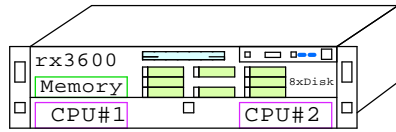

rx3600
IA64

4U

1600MHz IA64 Montecito

Intel Itanium2 IA64
1600MHz 1P **AB463A +160**