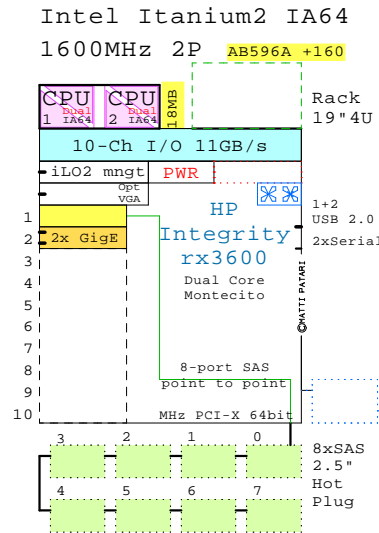

Internal Options:

- AB563A → 2GB
- AB564A → 4GB
- AB565A → 8GB
- AB566A → 16GB
- AD124A → For 2 options
- AD125A → Memory board for 24 DIMMS = 6 Options
- AD052A → 2nd Power supply
- AD044A → VGA option
- AB036A → 8-port SAS RAID
- AD140A → 36GB 10k SAS
- AD141A → 73GB 10k SAS
- AD142A → DVD-ROM
- AD143A → DVD-ROM R/W
- A6825A → 1000Base-TX HP-UX OVMS Gigabit copper
- A7061A → 1000Base-TX Win Lin Gigabit copper
- A7173A → Two Port HP-UX OVMS Ultra320 SCSI Win Lin
- A9890A → Smart Array 2-ch HP-UX Ultra320 Win Lin OVMS
- A6826A → FibreChannel OVMS Lin 2-Ch PCI-X 2Gb/s
- A6795A → FibreChannel HP-UX PCI 2Gb/s

1400/1600MHz Montecito rx3600 Base Systems

Gigabit
Gigabit
Remote Manager

This Golden Eggs document is tailored to "navigate" you to the suitable base system in rx3600 server family. On the left pillar most common options are serviced in GE-flash and colours. **Choose your colours now.**

Base System and add-on CPU numbers

Part Number	Qty	Description
AB463A+140	1	HP rx3600 1P DC 1400MHz-12MB 0GB No disk
AB463A+160	1	HP rx3600 1P DC 1600MHz-18MB 0GB No disk
AB576A	1	1.4GHz-12MB DC Itanium2 Processor rx3600
AB577A	1	1.6GHz-18MB DC Itanium2 Processor rx3600
AB596A+140	1	HP rx3600 2P DC 1400MHz-12MB 0GB No disk
AB596A+160	1	HP rx3600 2P DC 1600MHz-18MB 0GB No disk

Golden Eggs home:
<http://goldeneggs.spyderbyte.com/>

Your comments are appreciated.
Matti.Patari@Kolumbus.Fi GE-Painter.

© 2006 Matti Patari, All rights reserved.

GOLDEN EGGS Visuals™ Helsinki	22-Nov-2006	GERx3600a-2
		Matti.Patari@Kolumbus.fi