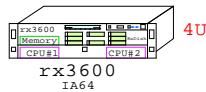

Integrity rx3600 MSA1000 Cluster

Storage