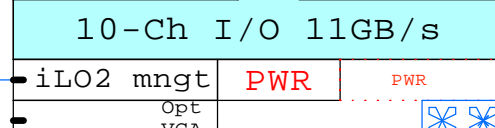

Management NIC 10/100

VGA video AD044A

8-port RAID AB036A 8-Ch

AD052A N+1

AD052A

Second
Power supply

CD Rom

AD142A