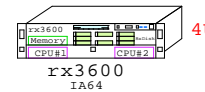

Integrity rx3600 MSA1000 Cluster

Storage