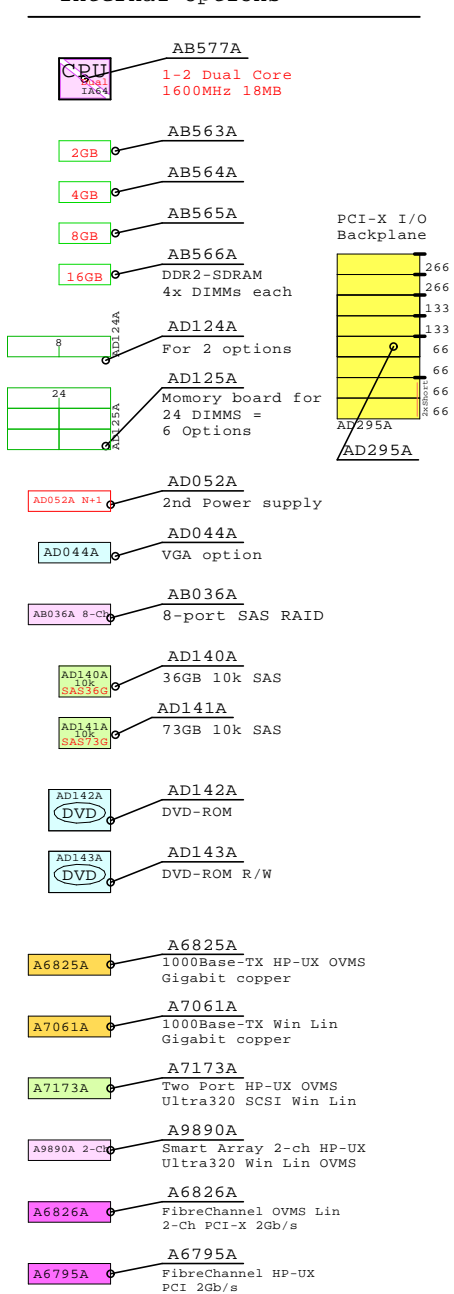

Internal Options:

Example Configuration

External Two Channel SCSI

Parts list for the example rx3600 system above

Part Number	Qty	Description
1	1	AB463A+160 HP rx3600 1P DC 1600MHz-18MB 0GB No disk
1.1	1	AB036A 1 SAS cntrl 8-ch rx3600 UX Win Lin OVMS
1.2	1	AB577A 1 1.6GHz-18MB Processor DC Itanium2 Processor rx3600
1.3	1	AD052A 1 2nd Power supply rx3600 rx6600
1.4	1	AD125A 1 24 DIMM memory board 6 quads rx3600
1.4.1	4	AB563A 4 Memory quad 2GB DDR2 4x512MB rx3600 rx66
1.5	5	AD140A 5 HP 36GB SAS 10000r disk 2.5" rx3600
1.6	1	AD142A 1 DVD-ROM read only rx3600 rx6600
1.7	1	AD295A 1 I/O 8xPCI-X backplane rx3600
1.7.1	1	A7012A 1 2-port 1000Base-T Ethernet HP-UX,OVMS
1.7.2	1	A7173A 1 Dual-port Ultra320 SCSI OpenVMS
2	1	302970-B21 MSA30 Dual Buss Ultra320 7+7 1"
2.1	10	347708-B21 10 146.8GB 15000r U320 disk 1"
3	1	AD053A 1 Rack kit universal for rx3600 rx6600

Memory option
= 4x DIMMs

Management NIC 10/100

VGA video AD044A

8-port RAID AB036A 8-Ch

AD052A N+1

AD052A

Second
Power supply

CD Rom