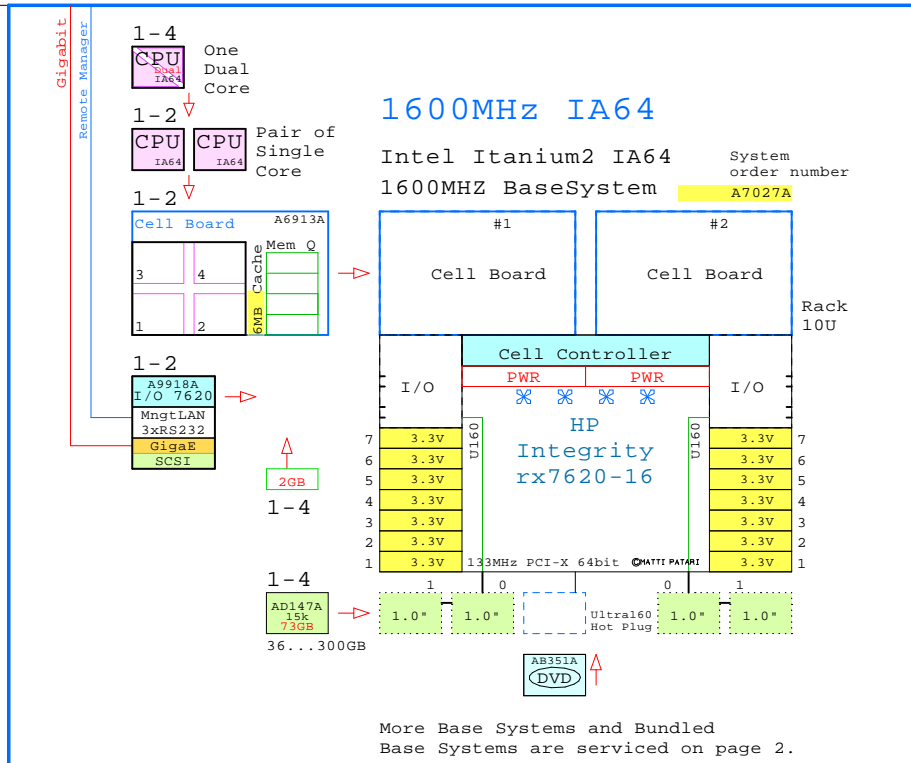

HP UX 11i version 2
Windows Server 2003 EE
Linux
OpenVMS V8.2

For Golden Eggs:
<http://www.LinuxHPC.org>
<http://www.WindowsHPC.org>
<http://www.OpenVMS.org>

When this diagram has supported your planning process, please let me know. Your comments are appreciated.
Matti.Patari@Kolumbus.Fi GE-Painter.

© 2006 Matti Patari, All rights reserved.

Page1

GOLDEN EGGS Visuals™ Helsinki	04-Apr-2006	GERx7620a
	Matti.Patari@Kolumbus.fi	

HP Integrity rx7620 1600MHz IA64
GOLDEN EGGS Visuals, Helsinki