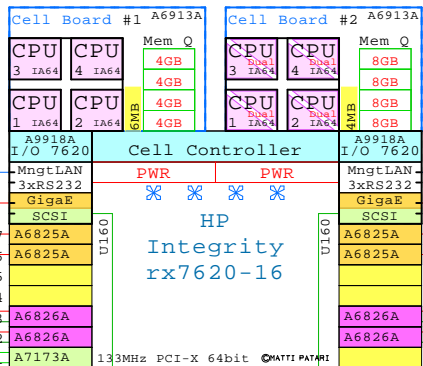

**Internal Options:**

- A9767A**  
Dual Core  
1100MHz 4MB
- AB548A**  
Single Core Pair  
1600MHz 6MB
- AB307A**  
2GB
- AB308A**  
4GB
- AB309A**  
8GB
- AB322A**  
16GB
- DDR-SDRAM  
4x DIMMs each

- AD147A** 1.0" AD147A  
15k 73GB U320
- AD148A** 1.0" AD148A  
10k 146GB U320
- AD149A** 1.0" AD149A  
10k 300GB U320

- A6825A**  
1000Base-TX HP-UX OVMS  
Gigabit copper
- A7061A**  
1000Base-TX Win Lin  
Gigabit copper
- A5506B**  
4-port 100Based-TX  
HP-UX Lin OVMS
- A7173A**  
Two Port HP-UX OVMS  
Ultra320 SCSI Win Lin
- A6826A**  
FibreChannel OVMS Lin  
2-Ch PCI-X 2Gb/s
- A6795A**  
FibreChannel HP-UX  
PCI 2Gb/s

**rx7620-16**

Intel Itanium2 IA64  
1600MHz BaseSystem **A7027A**

**P#1**  
4x Dual Fibre Channel, 2Gb/s  
to external StorageWorks

**External Two Channel SCSI**

**BOM for this rx7620 system above**

Part Number	Qty	Description
1	A7027A	1 HP rx7620-16 BaseSystem,NO Cell,Mem,I/O,D
1.1	A6825A	4 1000Base-TX Gigabit copper HP-UX,OVMS
1.2	A6826A	4 PCI-X 2Gb/s 2-ch FibreChan Lin OVMS
1.3	A6913A	1 Cell Board HP rx7620-16 NO CPU,Mem
1.3.1	AB308A	4 Memory HP rx7620 4GB DRAM 4x1GB, quad
1.3.2	AB548A	2 1.6GHz-6MB 2xSC Itanium2 Processor rx762
1.4	A6913A	1 Cell Board HP rx7620-16 NO CPU,Mem
1.4.1	A9767A	4 1.1GHz-4MB 1xDC Itanium2 Processor rx762
1.4.2	AB309A	4 Memory HP rx7620 8GB DRAM 4x2GB, quad
1.5	A7173A	1 Dual-port Ultra320 SCSI OpenVMS
1.6	A9918A	2 Core I/O HP rx7620, LAN iLo U160 Console
1.7	AB351A	1 DVD+RW rx7620-16
1.8	AD147A	4 73GB 15000r U320 Hot-Plug rx7620
2	302970-B21	1 MSA30 Dual Buss Ultra320 7+7 1"
2.1	347708-B21	10 146.8GB 15000r U320 disk 1"