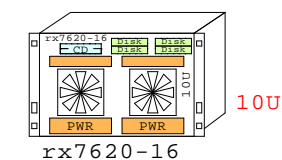

HP UX 11i version 2
Windows Server 2003 EE
Linux
OpenVMS V8.2

For Golden Eggs:
<http://www.LinuxHPC.org>
<http://www.WindowsHPC.org>
<http://www.OpenVMS.org>

When this diagram has supported your planning process, please let me know. Your comments are appreciated.
Matti.Patari@Kolumbus.Fi GE-Painter.

© 2006 Matti Patari, All rights reserved.

Page1

GOLDEN EGGS Visuals™ Helsinki	04-Apr-2006	GERx7620a
	Matti.Patari@Kolumbus.fi	

HP Integrity rx7620 1600MHz IA64
GOLDEN EGGS Visuals, Helsinki