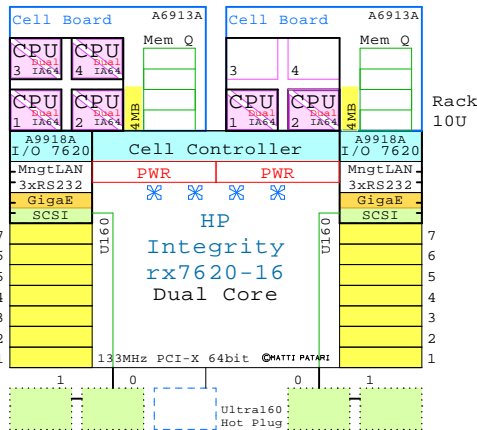

12-way

Intel Itanium2 IA64 Dual Core
1100MHz 6P Bundle **AB343A +005**