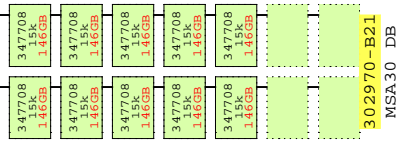

**Internal Options:**

- A9767A**  
Dual Core  
1100MHz 4MB
- AB548A**  
Single Core Pair  
1600MHz 6MB
- AB307A**  
2GB
- AB308A**  
4GB
- AB309A**  
8GB
- AB322A**  
16GB
- DDR-SDRAM  
4x DIMMs each

- AD147A** 1.0" AD147A  
15k 73GB U320
- AD148A** 1.0" AD148A  
10k 146GB U320
- AD149A** 1.0" AD149A  
10k 300GB U320

- A6825A**  
1000Base-TX HP-UX OVMS  
Gigabit copper
- A7061A**  
1000Base-TX Win Lin  
Gigabit copper
- A5506B**  
4-port 100Based-TX  
HP-UX Lin OVMS
- A7173A**  
Two Port HP-UX OVMS  
Ultra320 SCSI Win Lin
- A6826A**  
FibreChannel OVMS Lin  
2-Ch PCI-X 2Gb/s
- A6795A**  
FibreChannel HP-UX  
PCI 2Gb/s

**rx7620-16**

Intel Itanium2 IA64  
1600MHz BaseSystem **A7027A**

**P#1**  
4x Dual Fibre Channel, 2Gb/s  
to external StorageWorks

**External Two Channel SCSI**

**BOM for this rx7620 system above**

Part Number	Qty	Description
1	A7027A	1 HP rx7620-16 BaseSystem,NO Cell,Mem,I/O,D
1.1	A6825A	4 1000Base-TX Gigabit copper HP-UX,OVMS
1.2	A6826A	4 PCI-X 2Gb/s 2-ch FibreChan Lin OVMS
1.3	A6913A	1 Cell Board HP rx7620-16 NO CPU,Mem
1.3.1	AB308A	4 Memory HP rx7620 4GB DRAM 4x1GB, quad
1.3.2	AB548A	2 1.6GHz-6MB 2xSC Itanium2 Processor rx762
1.4	A6913A	1 Cell Board HP rx7620-16 NO CPU,Mem
1.4.1	A9767A	4 1.1GHz-4MB 1xDC Itanium2 Processor rx762
1.4.2	AB309A	4 Memory HP rx7620 8GB DRAM 4x2GB, quad
1.5	A7173A	1 Dual-port Ultra320 SCSI OpenVMS
1.6	A9918A	2 Core I/O HP rx7620, LAN iLo U160 Console
1.7	AB351A	1 DVD+RW rx7620-16
1.8	AD147A	4 73GB 15000r U320 Hot-Plug rx7620
2	302970-B21	1 MSA30 Dual Buss Ultra320 7+7 1"
2.1	347708-B21	10 146.8GB 15000r U320 disk 1"