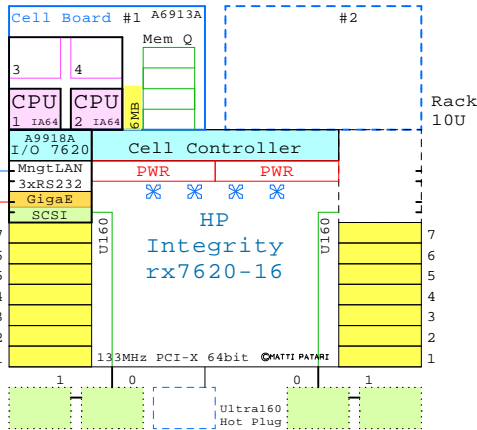

Internal Options:

- **A9767A**
  Dual Core
  1100MHz 4MB
- **AB548A**
  Single Core Pair
  1600MHz 6MB
- **AB307A**
  2GB
- **AB308A**
  4GB
- **AB309A**
  8GB
- **AB322A**
  16GB
- DDR-SDRAM
  4x DIMMs each

- **A9918A**
  Core I/O
  MngtLAN
  3xRS232
  GigaE
  SCSI
- **AD147A** 1.0* **AD147A**
  15k 73GB U320
- **AD148A** 1.0* **AD148A**
  10k 146GB U320
- **AD149A** 1.0* **AD149A**
  10k 300GB U320

- **AB351A**
  DVD-ROM
- **A6825A**
  1000Base-TX HP-UX OVMS
  Gigabit copper
- **A7061A**
  1000Base-TX Win Lin
  Gigabit copper
- **A5506B**
  4-port 100Based-TX
  HP-UX Lin OVMS
- **A7173A**
  Two Port HP-UX OVMS
  Ultra320 SCSI Win Lin
- **A6826A**
  FibreChannel OVMS Lin
  2-Ch PCI-X 2Gb/s
- **A6795A**
  FibreChannel HP-UX
  PCI 2Gb/s

2-way, No Memory

Intel Itanium2 IA64
1600MHz 2P Bundle **AB201A +005**