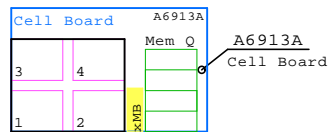

HP Integrity rx7620 1600MHz IA64  
GOLDEN EGGS Visuals, Helsinki

**Internal Options:**

- A9767A**  
Dual Core  
1100MHz 4MB
- AB548A**  
Single Core Pair  
1600MHz 6MB
- AB307A**  
2GB
- AB308A**  
4GB
- AB309A**  
8GB
- AB322A**  
16GB
- DDR-SDRAM  
4x DIMMs each