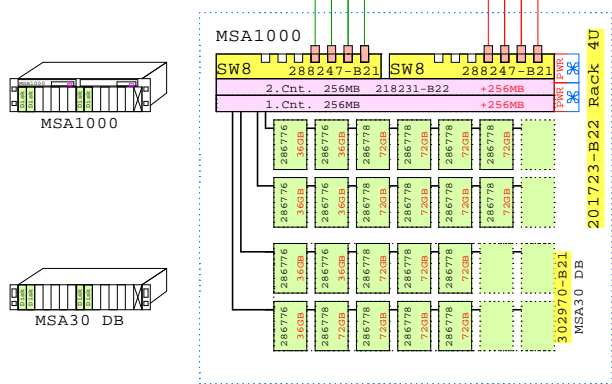

Storage

Parts list for One CPU, Mem4GB

Part Number	Qty	Description
1	A6873B	1 HP rx2600 1P 1500MHz-6MB 0GB
1.1	A6826A	2 PCI-X 2Gb/s 2-ch FibreChan Lin OVMS
1.2	A6874A	1 2nd Power supply rx2600
1.3	A9896A	2 36GB 15000r U320 disk rx2600
1.4	A9909A	2 Memory HP rx2600 2GB DDR 4x512MB
1.5	A9919A	1 DVD-ROM rx2600

Parts list for Two CPU, Mem24GB

Part Number	Qty	Description
1	A6873B	1 HP rx2600 1P 1500MHz-6MB 0GB
1.1	A6825A	1 1000Base-TX Gigabit copper HP-UX
1.2	A6826A	2 PCI-X 2Gb/s 2-ch FibreChan Lin OVMS
1.3	A6874A	1 2nd Power supply rx2600
1.4	A9873A	1 1.5GHz-6MB Itanium2 Processor rx2600
1.5	A9898A	3 146GB 10000r U320 disk rx2600
1.6	A9919A	1 DVD-ROM rx2600
1.7	AB228A	3 Memory HP rx2600 8GB DDR 4x2GB

Parts list for the Shared Storage

Part Number	Qty	Description
1	201723-B22	1 MSA1000 RAID Array 256MB Rack 4U
1.1	218231-B22	1 MSA1000 Redundant Controller 256MB
1.1.1	254786-B21	1 256MB cache module for Smart Array ctrl
1.2	254786-B21	1 256MB cache module for Smart Array ctrl
1.3	286776-B22	4 36GB 15000r U320 disk 1"
1.4	286778-B22	8 72.8GB 15000r U320 disk 1"
1.5	288247-B21	2 MSA1000 SAN Switch 2/8
1.6	302970-B21	1 MSA30 Dual Buss Ultra320 7+7 1"
1.6.1	286776-B22	3 36GB 15000r U320 disk 1"
1.6.2	286778-B22	7 72.8GB 15000r U320 disk 1"

rx2600 2P

Small text at bottom left corner.

For more detailed configuring, please consult the latest HP QuickSpecs.
Painted with Golden Eggs Software: 18-Mar-2005
All trademarks in this document are those of their owners.