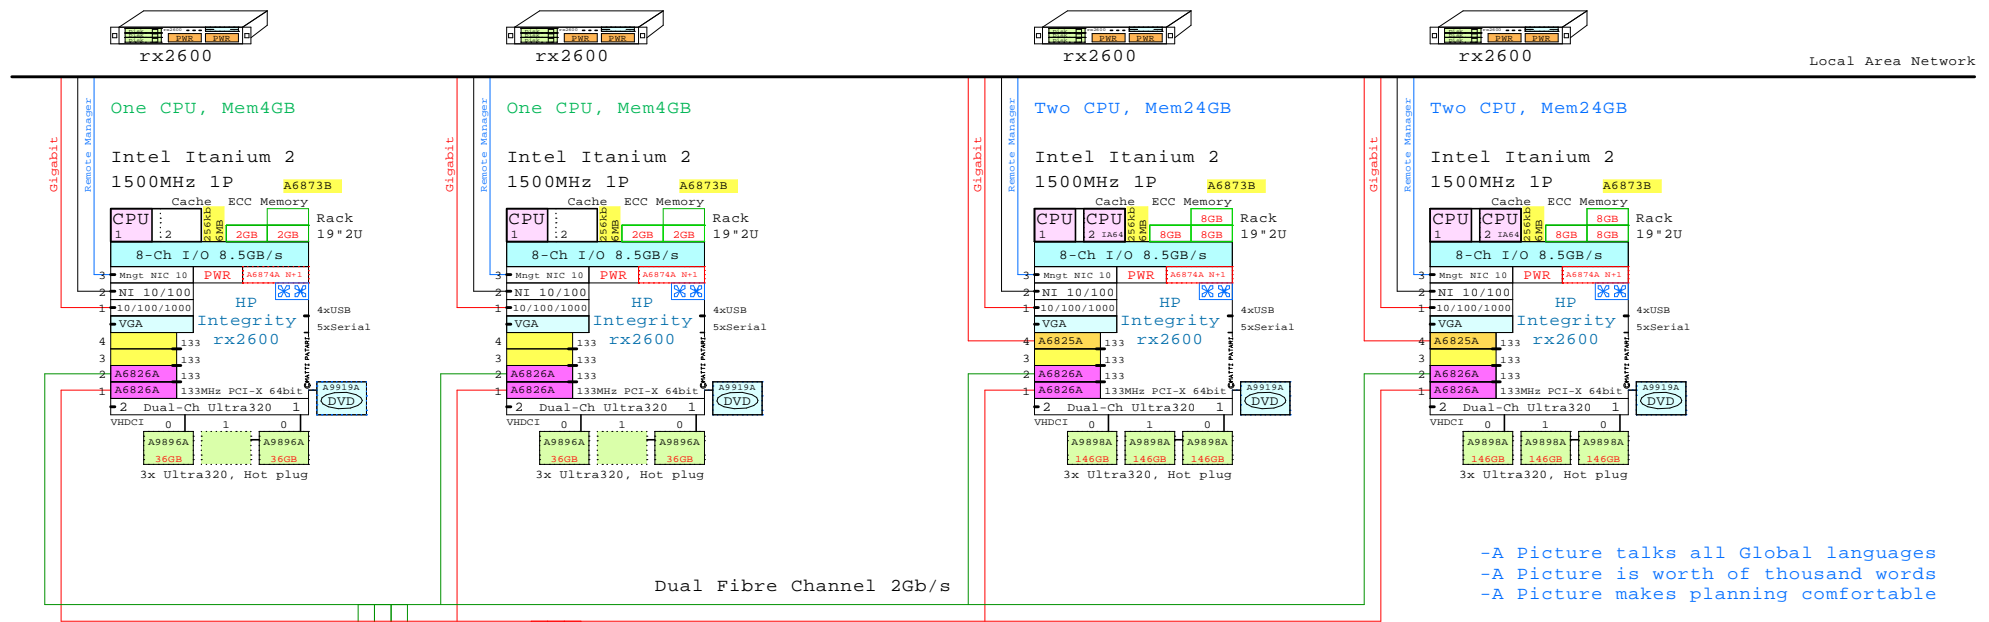

# Integrity rx2600 MSA1000 Cluster

-A Picture talks all Global languages  
 -A Picture is worth of thousand words  
 -A Picture makes planning comfortable

Rack and pedestal mounting options

- 1 A6939B Field rack kit for 19" wide cabinet
- 1 A6939AZ Factory integration of system in cabinet
- 1 A6940B Pedestal server mounting kit