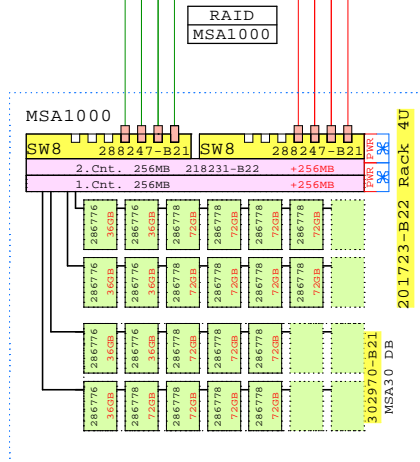

Storage

Parts list for One CPU, Mem4GB

Part Number	Qty	Description
1	AB331A	1 HP rx2620 1P 1600MHz-6MB 0GB
1.1	A6826A	2 PCI-X 2Gb/s 2-ch FibreChan Lin OVMS
1.2	A6874A	1 2nd Power supply rx2600
1.3	A9896A	2 36GB 15000r U320 disk rx2600
1.4	A9919A	1 DVD-ROM rx2600
1.5	AB396A	2 Memory HP rx2620 2GB DDR 4x512MB

Parts list for Two CPU, Mem24GB

Part Number	Qty	Description
1	AB331A	1 HP rx2620 1P 1600MHz-6MB 0GB
1.1	A6825A	1 1000Base-TX Gigabit copper HP-UX
1.2	A6826A	2 PCI-X 2Gb/s 2-ch FibreChan Lin OVMS
1.3	A6874A	1 2nd Power supply rx2600
1.4	A9898A	3 146GB 10000r U320 disk rx2600
1.5	A9919A	1 DVD-ROM rx2600
1.6	AB228A	3 Memory HP rx2620 8GB DDR 4x2GB
1.7	AB334A	1 1.6GHz-6MB Itanium2 Processor rx2620

Parts list for the Shared Storage

Part Number	Qty	Description
1	201723-B22	1 MSA1000 RAID Array 256MB Rack 4U
1.1	218231-B22	1 MSA1000 Redundant Controller 256MB
1.1.1	254786-B21	1 256MB cache module for Smart Array cntrl
1.2	254786-B21	1 256MB cache module for Smart Array cntrl
1.3	286776-B22	4 36GB 15000r U320 disk 1"
1.4	286778-B22	8 72.8GB 15000r U320 disk 1"
1.5	288247-B21	2 MSA1000 SAN Switch 2/8
1.6	302970-B21	1 MSA30 Dual Buss Ultra320 7+7 1"
1.6.1	286776-B22	3 36GB 15000r U320 disk 1"
1.6.2	286778-B22	7 72.8GB 15000r U320 disk 1"

For more detailed configuring, please consult the latest HP QuickSpecs.
Painted with Golden Eggs Software: 07-Apr-2005
All trademarks in this document are those of their owners.

rx2620-2 2P

© 2005 Matti Patari, All rights reserved.

GOLDEN EGGS Visuals™ Helsinki	07-Apr-2005	GTJrx2620c
		Matti.Patari@Kolumbus.fi

Integrity rx2620 MSA1000 Cluster
GOLDEN EGGS Visuals, Helsinki