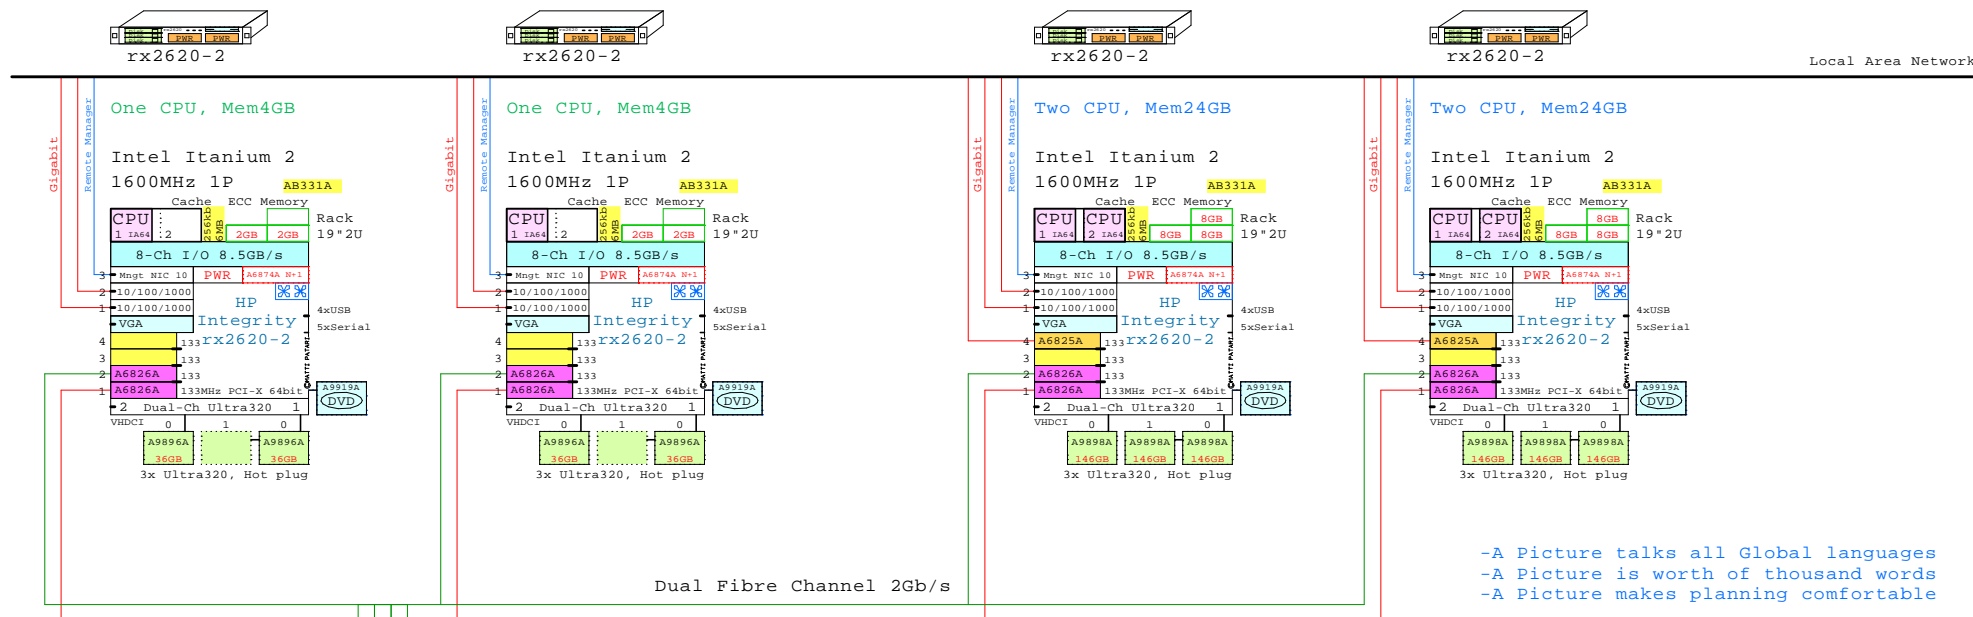

Integrity rx2620-2 MSA1000 Cluster

-A Picture talks all Global languages
-A Picture is worth of thousand words
-A Picture makes planning comfortable

Rack and pedestal mounting options

- 1 A6939B Field rack kit for 19" wide cabinet
- 1 A6939AZ Factory integration of system in cabinet
- 1 A6940B Pedestal server mounting kit

OpenVMS Operating System

- 2 BA397AC HP VMS I64 EO E PPL LTU Max4 Sockt w/Sys
- 1 BA322AA #AJR HP VMS I64 FOE DVD Media
- 1 BA348AC HP C for VMS I64 Concurrent LTU
- 1 BA348AA HP C for VMS I64 Media
- 1 BA349AC HP C++ for VMS I64 Concurrent LTU
- 1 BA349AA HP C++ for VMS I64 Media
- 1 BA368AC HP Fortran for VMS I64 Concurrent LTU
- 1 BA368AA HP Fortran for VMS I64 Media
- 1 BA360AA HP Disk File Opt VMS I64 Media
- 2 BA360AC HP Disk File Opt VMS I64 PPL LTU
- 1 BA421AA HP Volume Shadowing VMS I64 Media
- 2 BA413AC HP Volume Shadowing VMS I64 PPL LTU