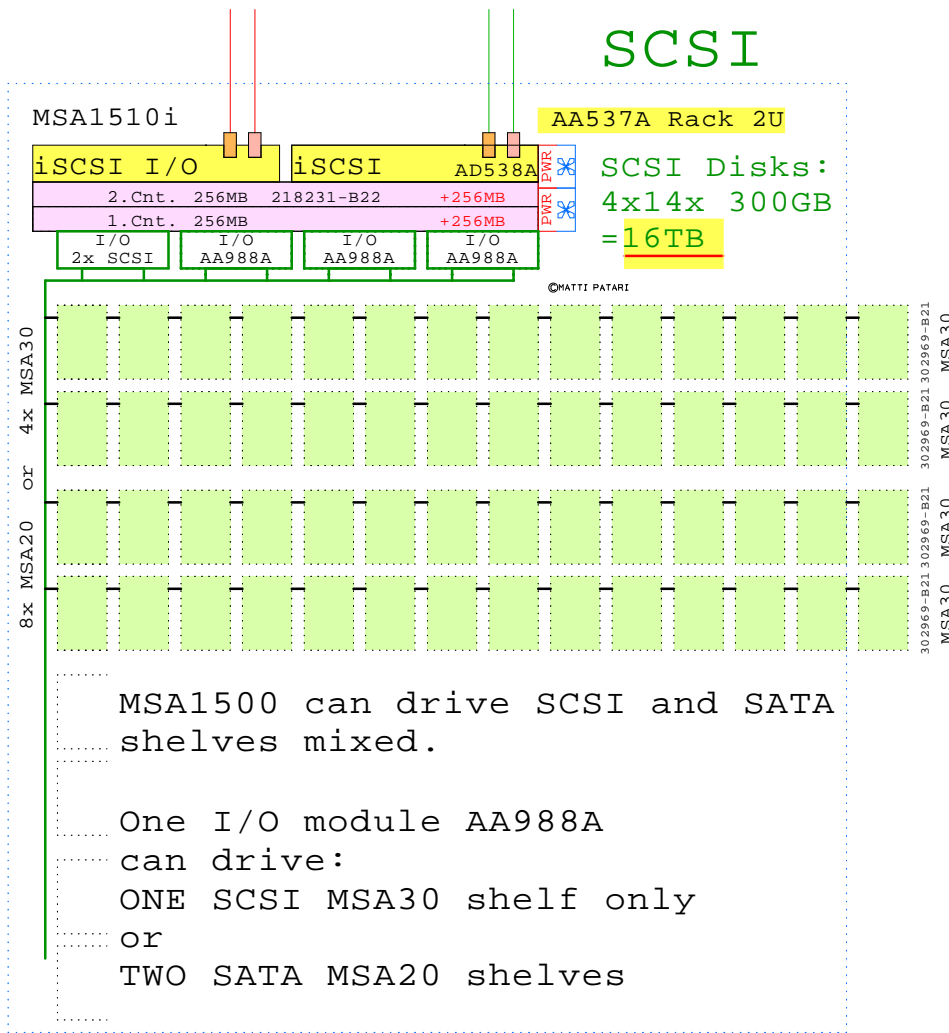

SCSI

SCSI Disks

BOM for MSA1510i with SCSI disks

	Part Number	Qty	Description
1	AA537A	1	MSA1510i iSCSI RAID Array 256MB Rack 2U
1.1	218231-B22	1	MSA1000 Redundant Controller 256MB
1.1.1	254786-B21	1	256MB cache module for Smart Array cntrl
1.2	254786-B21	1	256MB cache module for Smart Array cntrl
1.3	302969-B21	4	MSA30 Single Buss Ultra320 14x1"
1.4	AA988A	3	MSA1500 SCSI I/O Dual channle module
1.5	AD538A	1	MSA1510i iSCSI I/O module, 2xGigE-ports
2	286776-B22	1	36GB 15000r U320 disk 1"
3	286778-B22	1	72.8GB 15000r U320 disk 1"
4	347708-B21	1	146.8GB 15000r U320 disk 1"
5	350964-B22	1	300GB 10000r U320 disk 1"

For Golden Eggs:

<http://www.LinuxHPC.org>

<http://goldeneggs.spyderbyte.com/>

When this diagram has supported your planning process, please let me know. Your comments are appreciated. Matti.Patari@Kolumbus.Fi GE-Painter.

© 2005 Matti Patari, All rights reserved.

GOLDEN EGGS Visuals™ Helsinki	30-Dec-2005	GTMSA1510ia
	Matti.Patari@Kolumbus.fi