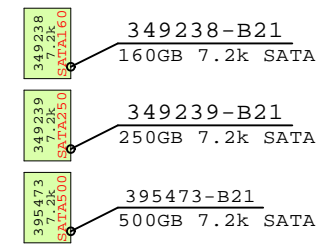

SATA Disks

BOM for MSA1

Part	Part
1	AA537
1.1	21823
1.1.1	25478
1.2	25478
1.3	30296
1.4	AA988
1.5	AD538
2	28677
3	28677
4	3477C
5	3509E