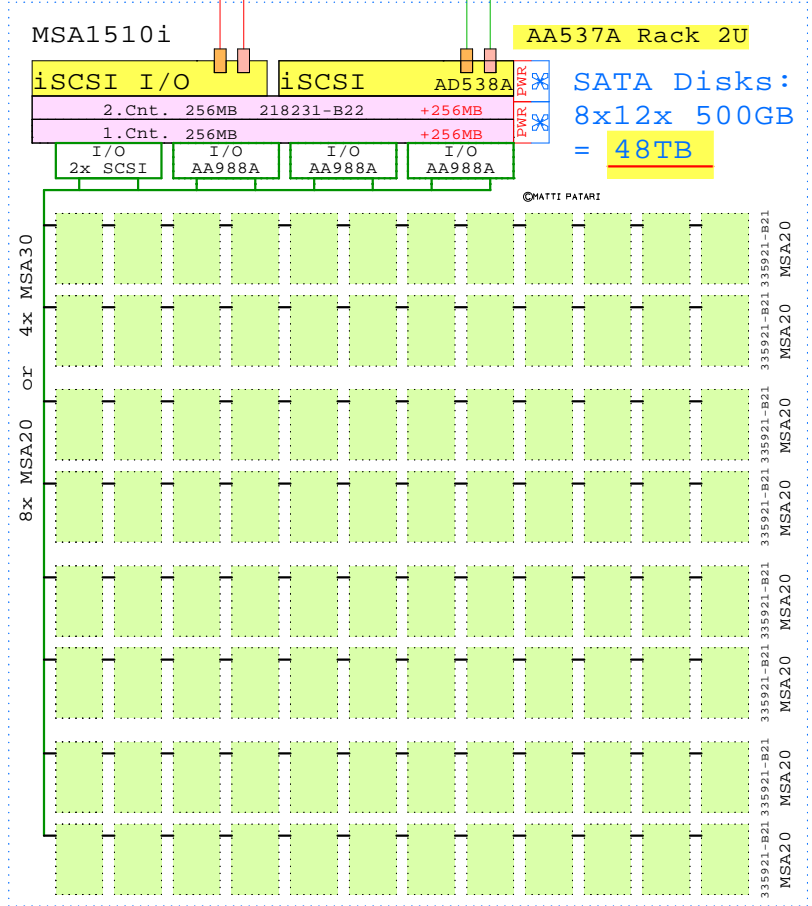

ProCurve 2708
10/100/1000-T8
J4898A

Gigabit Ethernet

SATA

SATA Disks:
8x12x 500GB
= 48TB

1U

2U

2U

2U

2U

2U

2U

2U

2U

2U

18U