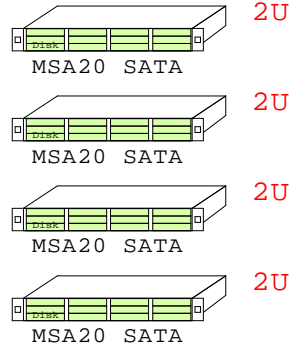

SATA Disks

- 349238 SATA150 349238-B21 160GB 7.2k SATA
- 349239 SATA250 349239-B21 250GB 7.2k SATA
- 395473 SATA500 395473-B21 500GB 7.2k SATA

BOM for the DL380 G4 host

Part Number	Qty	Description
286716-B22	5	146.8GB 10000r U320 disk 1"
343056-B21	1	2GB PC2 PC3200 DDR2 SDRAM kit(2x1GB)
361011-421	1	DL380 G4 2P 3600MHz-LMB 2GB EM64T 2U
Q1529A	1	HP DAT 72 Tape Drive Hot-Plug

MSA20 storage products

Part Number	Qty	Description
273914-B21	1	Smart Array 6404/256 Ultra320 4-chan
273915-B21	1	Smart Array 6402/128 Ultra320 2-chan
335921-B21	4	MSA20 SATA Raid 12 slot Ultra320
349238-B21	1	160GB SATA Hot Plug 7200r disk 1"
349239-B21	1	250GB SATA Hot Plug 7200r disk 1"
395473-B21	1	500GB SATA Hot Plug 7200r disk 1"

For Golden Eggs:
<http://www.LinuxHPC.org>
<http://goldeneggs.spyderbyte.com/>

When this diagram has supported your planning process, please let me know. Your comments are appreciated. Matti.Patari@Kolumbus.Fi GE-Painter.

© 2005 Matti Patari, All rights reserved.

GOLDEN EGGS Visuals™ Helsinki	29-Dec-2005	GTMSA20a Matti.Patari@Kolumbus.fi

HP StorageWorks MSA20, SATA
GOLDEN EGGS Visuals, Helsinki

For more detailed configuring, please consult the latest HP QuickSpecs.
Painted with Golden Eggs Software: 29-Dec-2005
All trademarks in this document are those of their owners.

MSA20 SATA