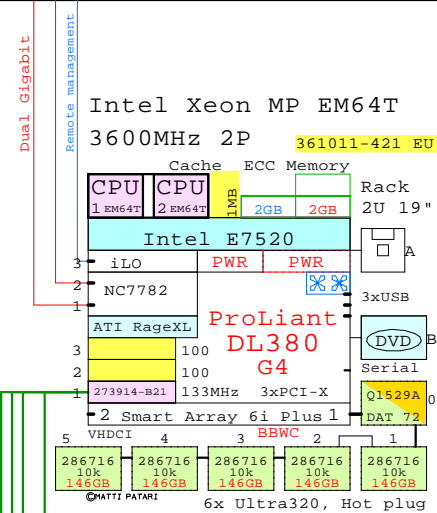

273915-B21
Smart Array 6402/128

One or two VHDCI-VHDCI cables included in MSA30.

Smart Array 6404/256

MSA30 Dual Bus SCSI Storage