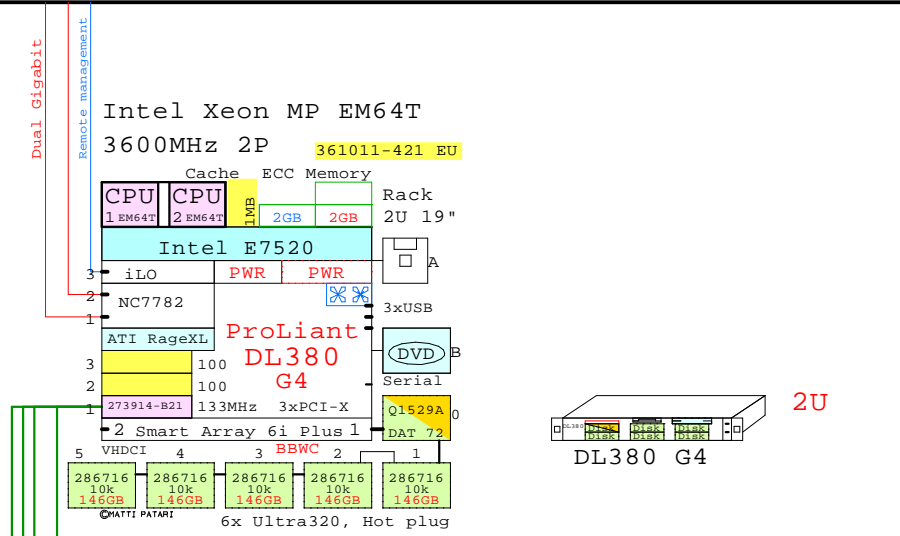

One 3feet VHDCI-VHDCI cable included in each MSA20

Smart Array 6404/256

MSA20 SATA Storage, 4x3TB