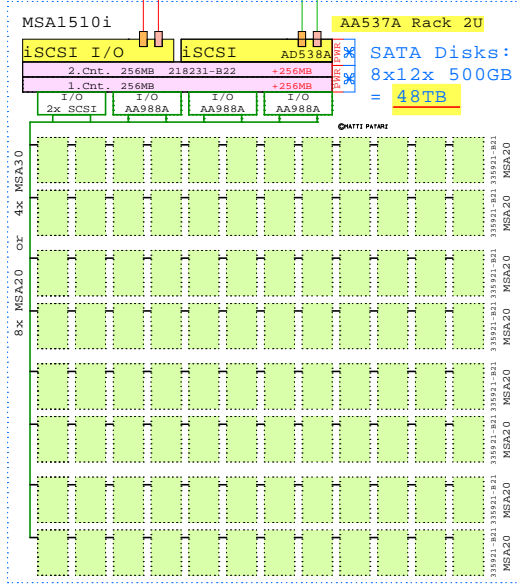

BOM for MSA1510i with SATA disks

SATA

Gigabit Ethernet