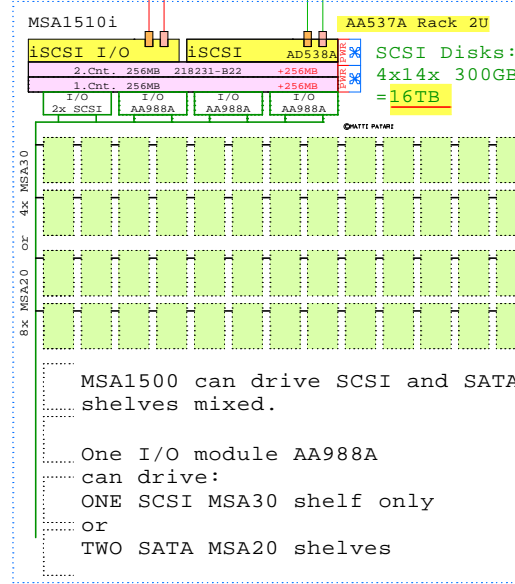

SCSI

MSA1500 can drive SCSI and SATA shelves mixed.

- One I/O module AA988A can drive:
- ONE SCSI MSA30 shelf only
- OR
- TWO SATA MSA20 shelves

For Golden Eggs: <http://www.LinuxHPC.org>

Part Number	Qty	Description
1	AA537A	1 MSA1510i iSCSI RAID Array 256MB Rack 2U
1.1	218231-B22	1 MSA1000 Redundant Controller 256MB
1.1.1	254786-B21	1 256MB cache module for Smart Array cntrl
1.2	254786-B21	1 256MB cache module for Smart Array cntrl
1.3	335921-B21	8 MSA20 SATA Raid 12 slot Ultra320
1.4	AA988A	3 MSA1500 SCSI I/O Dual channel module
1.5	AD538A	1 MSA1510i iSCSI I/O module,2xGigE-ports
2	349238-B21	1 160GB SATA Hot Plug 7200r disk 1"
3	349239-B21	1 250GB SATA Hot Plug 7200r disk 1"
4	395473-B21	1 500GB SATA Hot Plug 7200r disk 1"

SATA Disks

- 349238-B21 160GB 7.2k SATA
- 349239-B21 250GB 7.2k SATA
- 395473-B21 500GB 7.2k SATA

BOM for MSA1510i with SCSI disks

Part Number	Qty	Description
1	AA537A	1 MSA1510i iSCSI RAID Array 256MB Rack 2U
1.1	218231-B22	1 MSA1000 Redundant Controller 256MB
1.1.1	254786-B21	1 256MB cache module for Smart Array cntrl
1.2	254786-B21	1 256MB cache module for Smart Array cntrl
1.3	302969-B21	4 MSA30 Single Bus Ultra320 14x1"
1.4	AA988A	3 MSA1500 SCSI I/O Dual channel module
1.5	AD538A	1 MSA1510i iSCSI I/O module,2xGigE-ports
2	286776-B22	1 36GB 15000r U320 disk 1"
3	286778-B22	1 72.8GB 15000r U320 disk 1"
4	347708-B21	1 146.8GB 15000r U320 disk 1"
5	350964-B22	1 300GB 10000r U320 disk 1"

For more detailed configuring, please consult the latest HP QuickSpecs. Painted with Golden Eggs Software: 29-Dec-2005 All trademarks in this document are those of their owners.

MSA1510i IP SATA/SCSI

Golden Eggs Visuals Helsinki