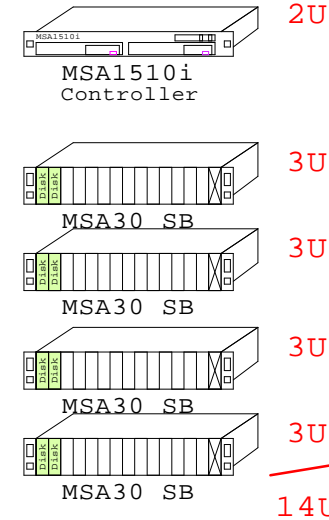

SCSI

SCSI Disks

BOM for MSA1510i with SCSI disks

	Part Number	Qty	Description
1	AA537A	1	MSA1510i iSCSI RAID Array 256MB Rack 2U
1.1	218231-B22	1	MSA1000 Redundant Controller 256MB
1.1.1	254786-B21	1	256MB cache module for Smart Array cntrl
1.2	254786-B21	1	256MB cache module for Smart Array cntrl
1.3	302969-B21	4	MSA30 Single Buss Ultra320 14x1"
1.4	AA988A	3	MSA1500 SCSI I/O Dual channle module
1.5	AD538A	1	MSA1510i iSCSI I/O module, 2xGigE-ports
2	286776-B22	1	36GB 15000r U320 disk 1"
3	286778-B22	1	72.8GB 15000r U320 disk 1"
4	347708-B21	1	146.8GB 15000r U320 disk 1"
5	350964-B22	1	300GB 10000r U320 disk 1"

For Golden Eggs:

<http://www.LinuxHPC.org>

<http://goldeneggs.spyderbyte.com/>

When this diagram has supported your planning process, please let me know. Your comments are appreciated. Matti.Patari@Kolumbus.Fi GE-Painter.

© 2005 Matti Patari, All rights reserved.

GOLDEN EGGS Visuals™ Helsinki	30-Dec-2005	GTMSA1510ia
	Matti.Patari@Kolumbus.fi