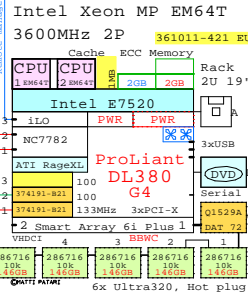

MSA1510i IP SAN Gigabit Ethernet

BOM for DL380 G4 and DL358 hosts

Part Number	Qty	Description
1	361011-421	1 DL380 G4 2P 3600MHz-1MB 2GB EM64T SCSI 2
1.1	286716-B22	5 146.8GB 10000r U320 disk 1"
1.2	343056-B21	1 2GB PC2 PC3200 DDR2 SDRAM kit(2x1GB)
1.3	374191-B21	2 NC370T PCI-X MultiFunct. Gigabit adapter
1.4	Q1529A	1 HP DAT 72 Tape Drive Hot-Plug
2	398370-421	1 HP DL385 IP SC 2.8GHz 1GB SCSI AMD254
2.1	293048-B21	1 DL380 G3 hot plug blower kit,3x fans
2.2	347708-B21	5 146.8GB 15000r U320 disk 1"
2.3	355892-B21	1 DL380 G4 second AC power supply
2.4	364507-B21	1 Floppy drive kit DL380 G4 SCSI only
2.5	374191-B21	2 NC370T PCI-X MultiFunct. Gigabit adapter
2.6	376638-B21	3 BC3200 1GB DDR SDRAM DIMM kit 2x512MB
2.7	399087-B21	1 DL385 2.8GHz SC AMP64 254 CPU option kit
2.8	Q1529A	1 HP DAT 72 Tape Drive Hot-Plug

Bom for Gigabit Ethernet Switches

Part Number	Qty	Description
1	J4898A	2 ProCurve 2708 10/100/1000-T 8-Port