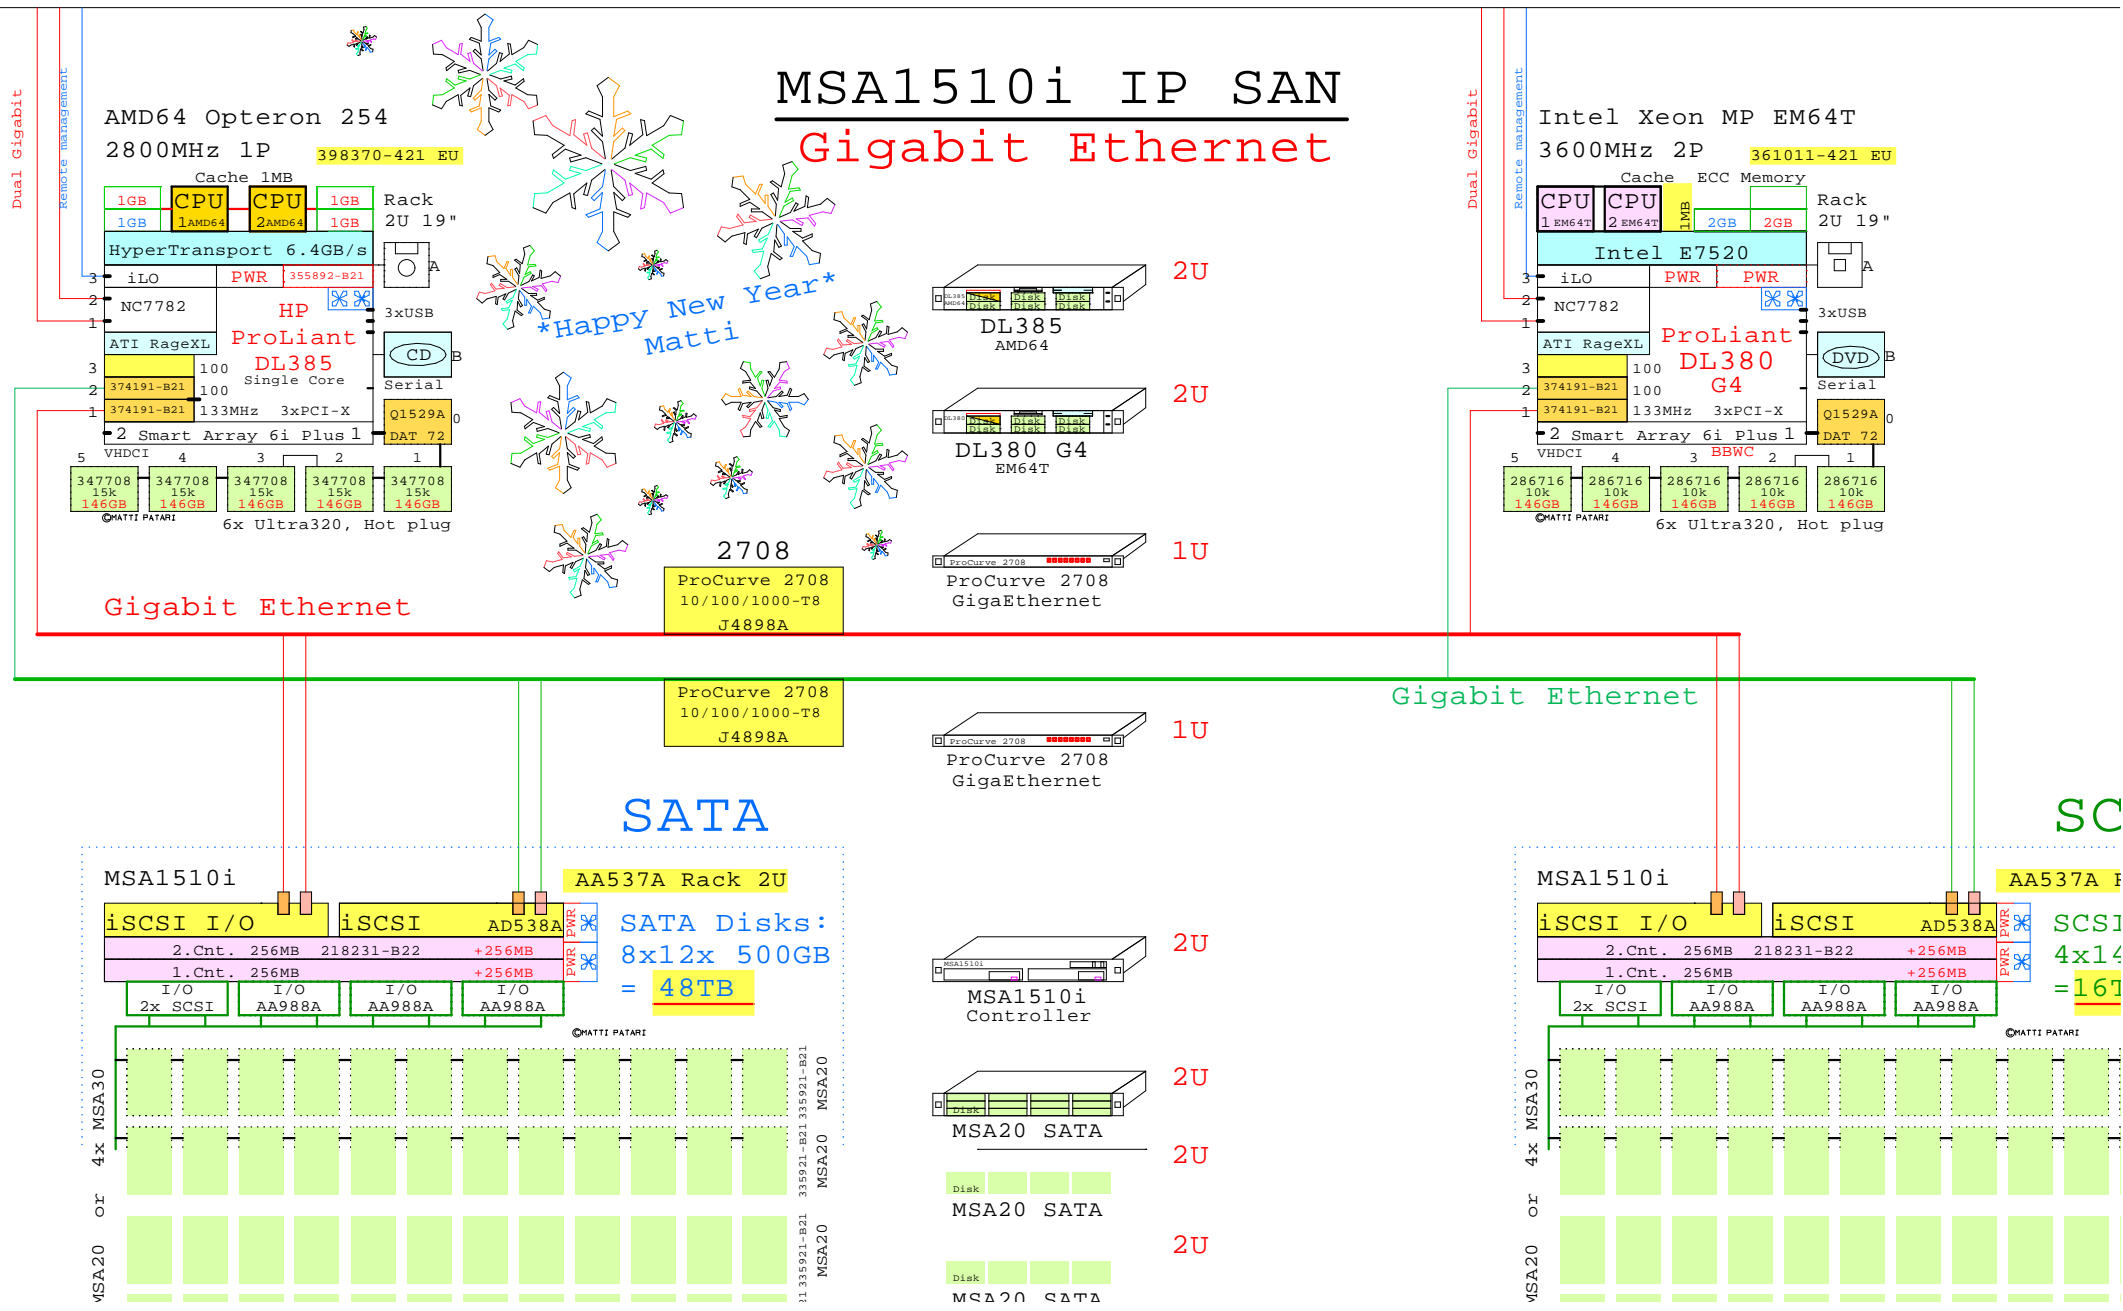

MSA1510i IP SAN Gigabit Ethernet

AMD64 Opteron 254
2800MHz 1P 398370-421 EU

Cache 1MB
1GB CPU 1GB CPU 1GB
1GB 1AMD64 2AMD64 1GB

HyperTransport 6.4GB/s

3 iLO PWR 355892-B21 Rack 2U 19"

2 NC7782 HP ProLiant DL385

1 ATI RageXL Single Core

3 374191-B21 100 3xUSB

2 374191-B21 133MHz 3xPCI-X

5 VHD CI 4 3 2 1

347708 15k 146GB
347708 15k 146GB
347708 15k 146GB
347708 15k 146GB
347708 15k 146GB

6x Ultra320, Hot plug

Intel Xeon MP EM64T
3600MHz 2P 361011-421 EU

Cache ECC Memory
1 CPU 2 CPU 1MB 2GB 2GB

Intel E7520 Rack 2U 19"

3 iLO PWR PWR

2 NC7782 HP ProLiant DL380 G4

1 ATI RageXL

3 374191-B21 100 3xUSB

2 374191-B21 133MHz 3xPCI-X

5 VHD CI 4 3 2 1

286716 10k 146GB
286716 10k 146GB
286716 10k 146GB
286716 10k 146GB
286716 10k 146GB

6x Ultra320, Hot plug

- DL385 AMD64 2U
- DL380 G4 EM64T 2U
- ProCurve 2708 GigaEthernet 1U

Gigabit Ethernet

Gigabit Ethernet

SATA

MSA1510i AA537A Rack 2U

iSCSI I/O iSCSI AD538A

2.Cnt. 256MB 218231-B22 +256MB

1.Cnt. 256MB +256MB

I/O AA988A I/O AA988A I/O AA988A

SATA Disks: 8x12x 500GB = 48TB

MSA20 SATA

MSA20 SATA

MSA20 SATA

- ProCurve 2708 GigaEthernet 1U
- MSA1510i Controller 2U
- MSA20 SATA 2U
- MSA20 SATA 2U
- MSA20 SATA 2U

SC

MSA1510i AA537A F

iSCSI I/O iSCSI AD538A

2.Cnt. 256MB 218231-B22 +256MB

1.Cnt. 256MB +256MB

I/O AA988A I/O AA988A I/O AA988A

SCSI Disks: 4x14 = 16T

MSA20 SATA

MSA20 SATA

MSA20 SATA