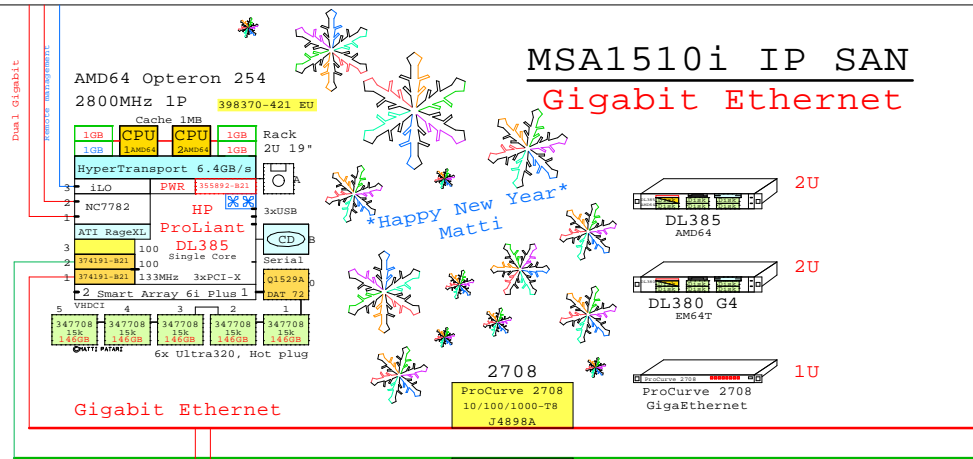

MSA1510i IP SAN Gigabit Ethernet

BOM for DL380 G4 and DL358 hosts

Part Number	Qty	Description
1	361011-421	1 DL380 G4 2P 3600MHz-1MB 2GB EM64T SCSI 2
1.1	286716-B22	5 146.8GB 10000r U320 disk 1"
1.2	343056-B21	1 2GB PC2 PC3200 DDR2 SDRAM kit(2x1GB)
1.3	374191-B21	2 NC370T PCI-X MultiFunct. Gigabit adapter
1.4	Q1529A	1 HP DAT 72 Tape Drive Hot-Plug
2	398370-421	1 HP DL385 IP SC 2.8GHz 1GB SCSI AMD254
2.1	293048-B21	1 DL380 G3 hot plug blower kit,3x fans
2.2	347708-B21	5 146.8GB 15000r U320 disk 1"
2.3	355892-B21	1 DL380 G4 second AC power supply
2.4	364507-B21	1 Floppy drive kit DL380 G4 SCSI only
2.5	374191-B21	2 NC370T PCI-X MultiFunct. Gigabit adapter
2.6	376638-B21	3 BC3200 1GB DDR SDRAM DIMM kit 2x512MB
2.7	399087-B21	1 DL385 2.8GHz SC AMP64 254 CPU option kit
2.8	Q1529A	1 HP DAT 72 Tape Drive Hot-Plug

Bom for Gigabit Ethernet Switches

Part Number	Qty	Description
1	J4898A	2 ProCurve 2708 10/100/1000-T 8-Port