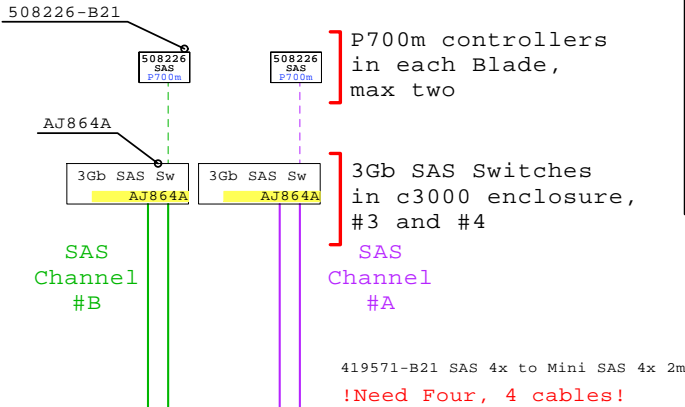

HP MDS600 SAS Blade c3000 Cluster

Tip for printing:
 - Zoom in area of interest
 - Print, Print Current View

HP c3000 Blade Server Enclosure,
 Rack 19" 6U **437504-B22**

HP MDS600 SAS-storage, 35x + 35x
 Enclosure, 1st IOM-pair, NO disks

The Picture Team:
 Rohini Bangalore
 Matti Helsinki

AP763A
 MDS600 HP StorageWorks 2nd I/O Module Kit

- 2P
- 4P
- 4P

SAS Disks 3.5" DualPort
 HotPlug

- 384854-B21 146GB 15k SAS DP
- 416127-B21 300GB 15k SAS DP
- 454232-B21 450GB 15k SAS DP
- 461135-B21 750GB 7.2k SAS DP
- 461137-B21 1TB 7.2k SAS DP