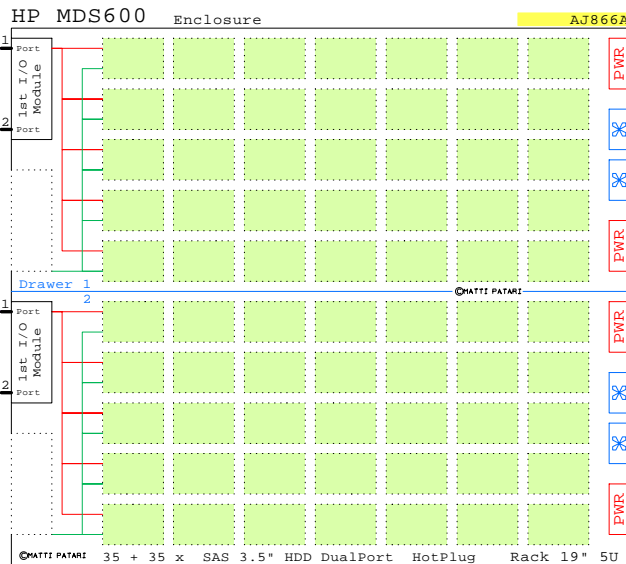

HP MDS600 SAS Blade c3000 Cluster

Tip for printing:
 - Zoom in area of interest
 - Print, Print Current View

HP c3000 Blade Server Enclosure,
 Rack 19" 6U **437504-B22**

HP MDS600 SAS-storage, 35x + 35x
 Enclosure, 1st IOM-pair, NO disks

The Picture Team:
 Rohini Bangalore
 Matti Helsinki

AP763A
 MDS600 HP StorageWorks 2nd I/O Module Kit

- 2P
- 4P
- 4P

SAS Disks 3.5" DualPort
 HotPlug

- 384854-B21 146GB 15k SAS DP
- 416127-B21 300GB 15k SAS DP
- 454232-B21 450GB 15k SAS DP
- 461135-B21 750GB 7.2k SAS DP
- 461137-B21 1TB 7.2k SAS DP